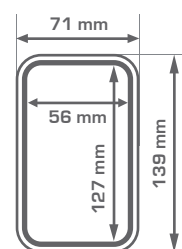

# KS956B

# KS956SK

SINCE 1956

kappamoto.com

→  
Universal Smartphone holder. Compatible with scooter, bike and bicycle.

**The KS956B has the capacity to accommodate a number of different devices (\*):**

Apple: iPhone (8, 7, 6s, 6),  
Samsung: Galaxy (A3 2016, 2017; A5, no versione 2016; On5, Core Prime), Z2, Z4;  
Huawei: Y3II  
Lenovo: Vibe B;  
LG Nexus 4, K3 (2017);  
Motorola Moto G (2013)  
Nokia-Microsoft Lumia 550;  
Sony: Xperia X Compact, Xperia XZ1 Compact