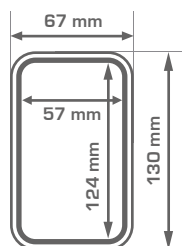

# KS955B

SINCE 1956

kappamoto.com

→ Universal Smartphone holder. Compatible with scooter, bike and bicycle.

**The KS955B has the capacity to accommodate a number of different devices (\*):**

Apple: iPhone (5s, 5c, 5, 4s, 4, SE);