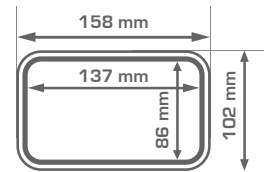

→ Universal Smartphone holder. Compatible with scooter, bike and bicycle.

The KS954B has the capacity to accommodate a number of different devices (*):

Apple: iPhone (XR, XS, XS Max, X, 8, 8 Plus, 7, 7 Plus, 6s, 6s Plus, 6, 6 Plus);

Samsung: Galaxy S (S5, S6, S6 EDGE, S6 EDGE+, S7, S7 EDGE, S8, S9, S10 2019, S10e 2019); Galaxy Note (Note 3, Note 4, Note 5, Note 7, Note 7 FE); Galaxy J (J2 Core 2018, J2 2016, J2 Pro, J2 Pro 2018, J4 Plus 2018, J4 2018, J5 2016, J5 Prime, J6 2018, J6 Plus 2018, J7 2016, J7 Prime, J7 Duo, J7 Prime 2); Galaxy On (On 5 Pro, On 7 2016, On 7 Pro, On8); Galaxy A (A40 2019, A20e, A10, A8 2018, A7 2017, A5 2017, A7, A8 2016); Galaxy C (C5 pro, C7 Pro, C9 Pro, J7 2017, C5, C7); Galaxy X cover 4, Galaxy Grand Prime, N915 Galaxy note edge, Z3; Galaxy M (M20, M10)

Alcatel: 1S, 1x, 3L 2019, 3, 3x, 5, 5V (2018), A7, A5 LED, Idol 5, Idol 5s, A3, LX, U5;

Acer: Liquid Z6, Liquid Z6 Plus;

Archos: Oxygen 57, Diamond S;

Asus: ZenFone (2, 3, 3 Zoom, 3 64GB, 3 Deluxe 256GB, 4, 4 MAX, 4 PRO, 4 Selfie Pro, 4 Selfie Lite, 4 Selfie, 5, 5z, Live (L2), Max 2016, Max Plus (M1), Max (M1) ZB556KL (2018), Selfie);

Blackberry: DTEK50, DTEK60, Keyone, Key2 LE (2018), Key2;

BQ: Aquaris X2 Pro

Essential: PH-1

Google-LG: Pixel 3, Pixel 3a, Nexus 5, Nexus 5X;

Google-HTC: Pixel 2, Pixel 2 XL, Pixel, Pixel XL

Google-Huawei: Nexus 6P;

Honor: 6A, 6C Pro, 7x, 8 Pro, 8A Pro, 8S, 9, 9i, 9 lite, 10V, 10, 10i 2019, 20, 20 Lite (2019), 20 Pro (2019), 20i, V9, V9 128GB, Magic, Magic 2, 5X, Play 8 (2019), Play 8A, View 20;

HTC: Desire (10 Lifestyle, 10 Pro, 12 2018, 12s, 19 Plus 2019, 830), U (Play, U11, U11 Life, U11 Plus, U12 Plus, U19e 2019), 10, 10 Evo, 10 Lifestyle, ONE (A9, A9s, M9+, M8, M9, M9 Prime Camera Edition, S9, S9, X10);

Huawei: P smart 2019, P smart, P smart Plus 2019, P smart Plus, P30 2019, P30 Lite 2019, P8 lite 2017, P8lite, P8, P9, P9 Plus, P9 Lite, P10, P10 Lite, P10 Plus, P20 2018, P20

Lite 2018, P20 Pro 2018, P smart, Honor (8, 8 64GB, V8, V8 Standard, 6x, 5c, Holly 3), Enjoy 6, G8, G9 Plus, GT3, Y3 2017, Y5 2019, Y5 Lite 2019, Y5 Lite 2018, Y5II, Y5II 4G, Y5 Prime 2018, Y6 2017, Y7 Prime 2018, Mate (30 Lite 2019, 10, 10 Lite, 10 Porsche Design, 10 Pro, 9, 9 Pro, 9 Porsche Design, RS Porsche Design); Nova (4e, 30i 2018, 3i 2018, 3, 2, 2 Plus, Lite Plus, Young, 1, 1 Plus);

Komu: K8, K80, K70, K60, K45, X1;

Lenovo: A5, K5, K5 Pro, K5s, K5 Play, K6, K6 Note, K6 Power, K8 Note, P2, S5, S5 Pro, Vibe C2, Z5, Z5 Pro, Z5 Pro, Z5 Pro GT, Z5s, Zuk (EDGE, Z2, Z2 Pro);

LG: G3, G4, G5, G6, G7 Fit (2018), G7 One 2018, G8 ThinQ 2019, G8s ThinQ 2019, K40 2019, G7 ThinQ, Q6, Q6 Plus, Q6 Alpha, LG Q7, LG Q7 Alpha, LG Q7 Plus, Q8, Q9, V30, V30s ThinQ, X Power 2, X venture, K10 2017, K10 Plus 2018, K10 2018, K10 2018 Alpha, K10 Plus 2018, K8 2017, K4 2017, Stylus 3, Ray, V35 ThinQ, W10 2019, K5, X5, X Skin;

Mediacom: PhonePad S532U;

Meizu: 16s, 16th (2018), 16X (18), 16Xs (2019), C9 Pro, C9, E2 64GB, E2, M3 Note, M3, M3E, M3X, M5 Note, M5, M5c, M5s, M6 Note, M6, M6s, M6s, M8 Lite, M8, M8c, MX6, Note 8, Pro 6 Plus, Pro 6, Pro 7 Plus, Pro 7, U20, V8 (18), V8 Pro (18), X8 (18);