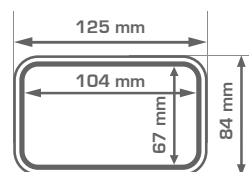

KS952B

SINCE 1956

kappamoto.com

→
Universal Smartphone holder. Compatible with scooter, bike and bicycle.

The KS952B has the capacity to accommodate a number of different devices (*):

Nokia 106, Nokia 216, Nokia 150, Nokia 3310 2017, Nokia 3310 4G, Nokia Series 30 plus, Nokia 130 2017,
Samsung Z2 (2016),
TIM Easy 4G