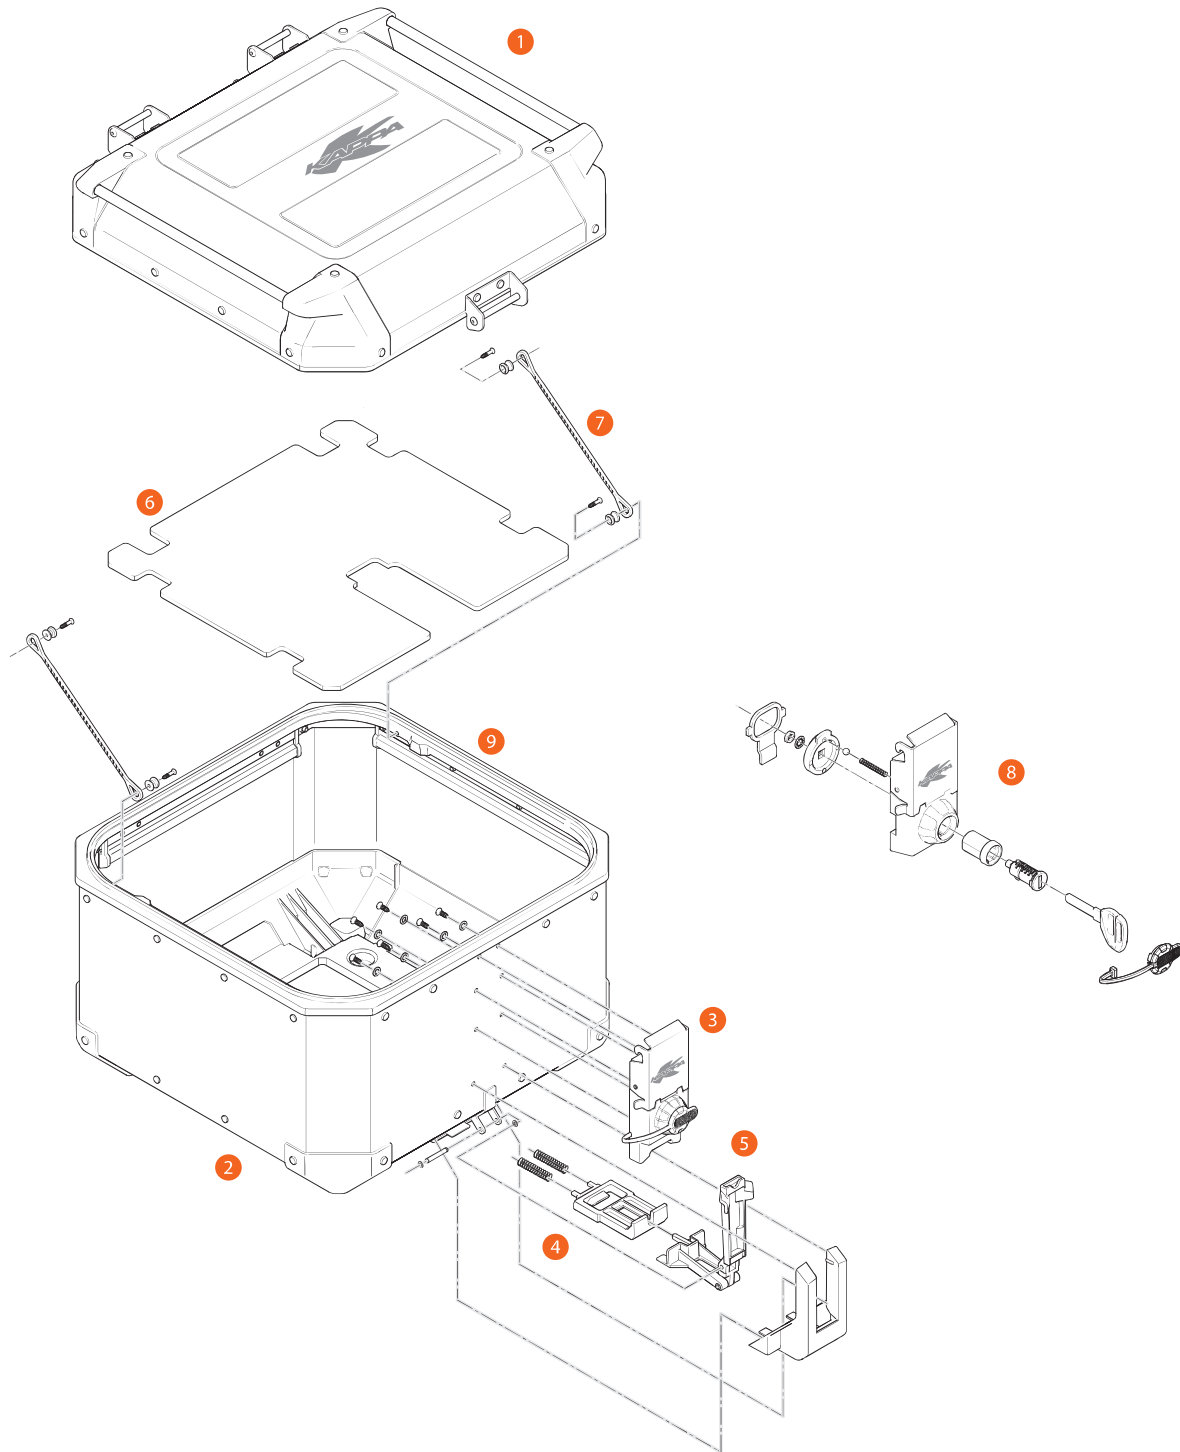

KVE58 / KVE48 / KVE48_N / KVE42 - K'VENTURE TOP-CASE

1	ZKVE58ACM	KVE58A assembled top-shell		
1	ZKVE58CBM	KVE58B top-shell, black painted		
1	ZKVE48ACM	KVE48AN / KVE48A assembled top-shell		
1	ZKVE48BCM	KVE48BN / KVE48B top-shell, black painted		
1	ZKVE42ACM	KVE42A assembled top-shell		
1	ZKVE42CBM	KVE42B top-shell, black painted		
2	ZKVE58AFM	KVE58A assembled bottom-shell		
2	ZKVE58FBM	KVE58B bottom-shell, black painted		
2	ZKVE48AFM	KVE48AN / KVE48A assembled bottom-shell		

2	ZKVE48BFM	KVE48BN / KVE48B bottom-shell, black painted		
2	ZKVE42AFM	KVE42A assembled bottom-shell		
2	ZKVE42FBM	KVE42B bottom-shell, black painted		
3	Z8024MKR	Mounted lock set		
6	Z8099RK	Inner carpet top-case 42 ltr		
7	Z115RK	Stop bag opening yarn, 2 pcs.		
8	KSL101	Set of 1 key locks with corresponding bush including under lock platelets.		
9	Z4912RK	Rubber seal, 180 cm, for aluminium cases		