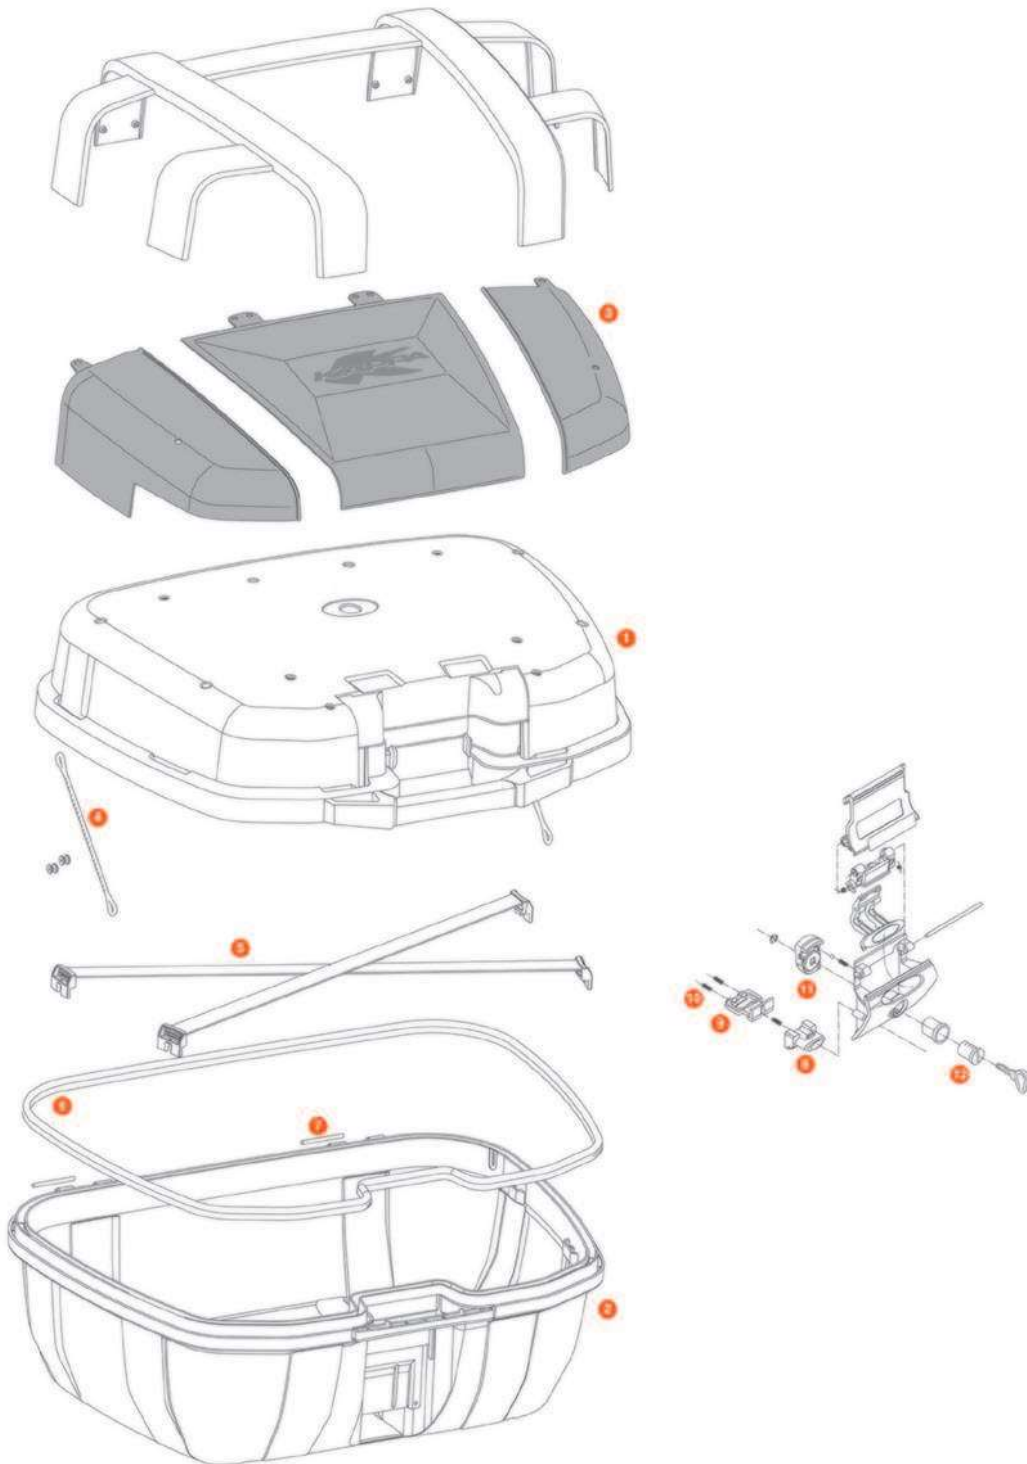

KGR52 GARDA

1	ZKGR52CNM	Mounted top-shell KGR52		
2	ZKGR52FNM	Mounted bottom-shell KGR52		
3	Z4720A900R	Painted cover		
4	Z115RK	Stop bag opening yarn, 2 pcs.		
5	Z2170NR	Elastic belt		
7	Z590RK	Pin. Medium, 2 pcs.		
8	Z645CRK	Push button chromed		

9	Z106K	Bolt		
10	Z109K	Long bolt springs		
11	Z640RK	Plate below lock, 1 pcs.		
12	K500N	Lock key black, 1 kit		
	Z641NK46M	Complete hinge		
	Z2202RK	Black bands for KGR52 top-shell		