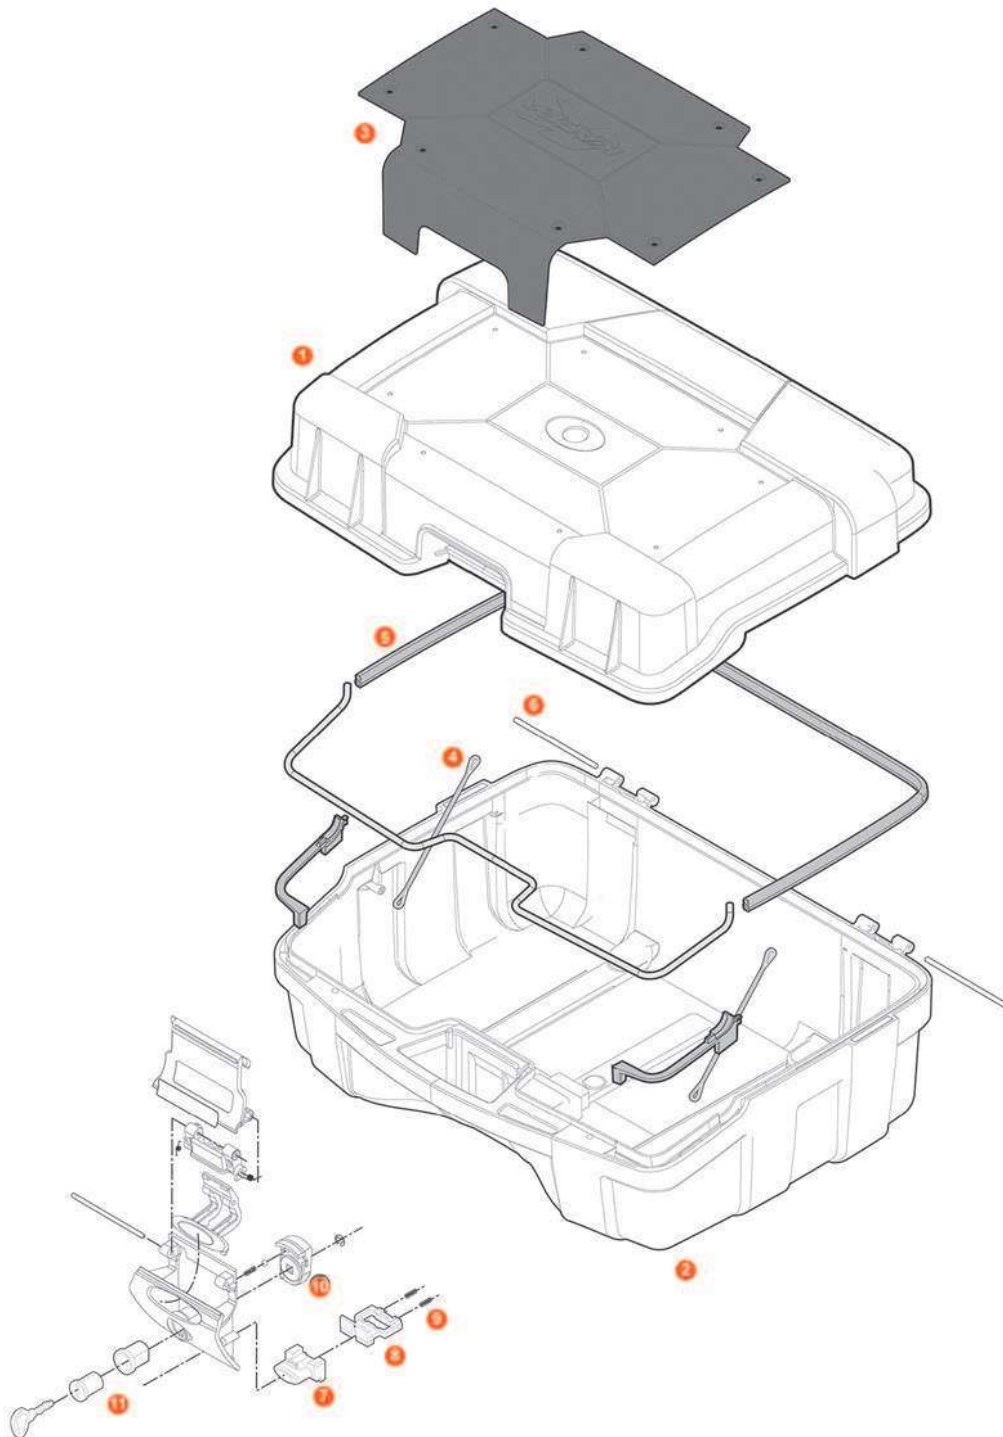

## → KGR46 / KGR33 GARDA

1	<b>ZKGRCNM</b>	Mounted top-shell		
2	<b>ZKGR46FNM</b>	KGR46 mounted bottom-shell		
2	<b>ZKGR33FNM</b>	KGR33 mounted bottom-shell		
4	<b>Z115RK</b>	Stop bag opening yarn, 2 pcs.		
5	<b>Z2072RK</b>	Rubber seal		
6	<b>Z590RK</b>	Pin. Medium, 2 pcs.		
7	<b>Z645CRK</b>	Push button chromed		

8	<b>Z106K</b>	Bolt		
9	<b>Z109K</b>	Long bolt springs		
10	<b>Z640RK</b>	Plate below lock, 1 pcs.		
11	<b>K500N</b>	Lock key black, 1 kit		
	<b>Z641NK46M</b>	KGR46 complete hinge		
	<b>Z641NK33M</b>	KGR33 complete hinge		
	<b>GR2701KITR</b>	Spare parts kit for hinge		