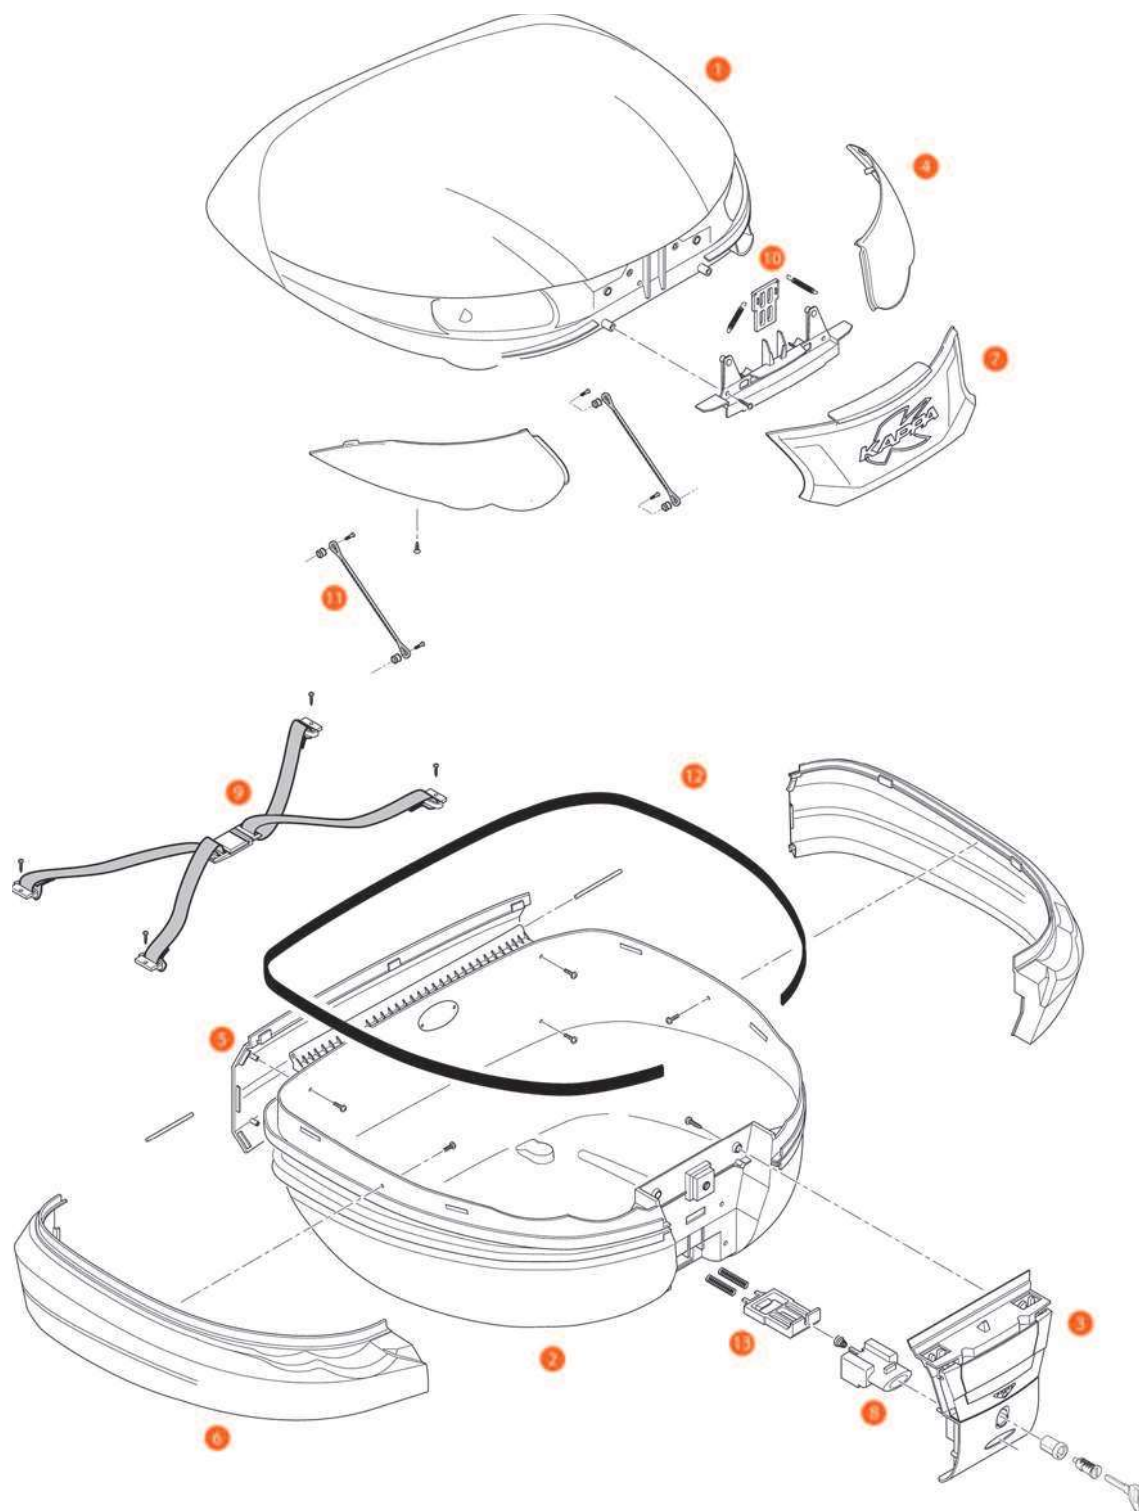

K56N

1	ZK56CNM	Assembled top-shell, black			7	Z5501G7880PR	Embossed logo plate		
1	ZK56CNTM	Assembled top-shell (version NT)			8	Z206RK	Button + Button Spring		
2	ZK56FNM	Assembled bottom-shell, black			9	K566XKR	Inner elastic belt		
2	ZK56FNTM	Assembled bottom-shell (version NT)			10	Z677RK	Lock key system for top-shell		
3	ZK398NMR	Hinge, complete			11	Z664K	Stop bag opening yarn with plastic sleeve		
4	Z5504R	Red reflectors			12	Z1908RK	Lock lining		
4	Z5504FR	Smoked reflectors			13	Z1782RK	Bolt + bolt springs		
6	Z693G7880PR	Side bands							