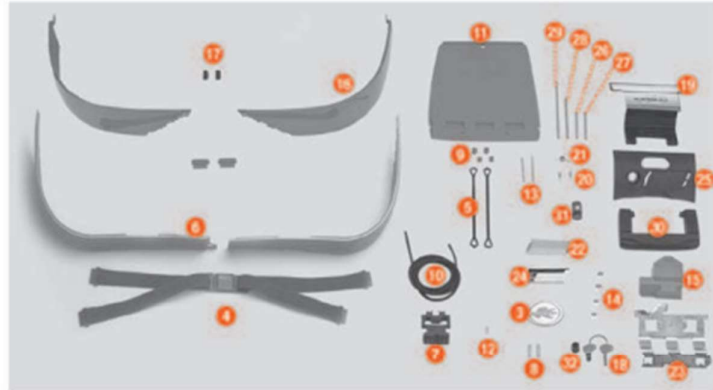

K52

3	Z1632R	Oval KAPPA Logo, in aluminium, 1 pcs.		
4	K566	Elastic belt		
5	Z115RK	Stop bag opening yarn, 2 pcs.		
7	Z106K	Bolt		
8	Z109K	Long bolt springs		
10	Z159RK	Bag lock lining, 1 pcs.		
11	Z160K	Inner document holder		

13	Z590RK	Pin. Medium, 2 pcs.		
18	K500	Key lock complete of bushing and red cap		
22	Z286K	Glass for small name plate		
24	Z289KR	Name-Address holder		
25	Z290NK	Hinge black		
32	Z210K	Chrome bushing for lock set		