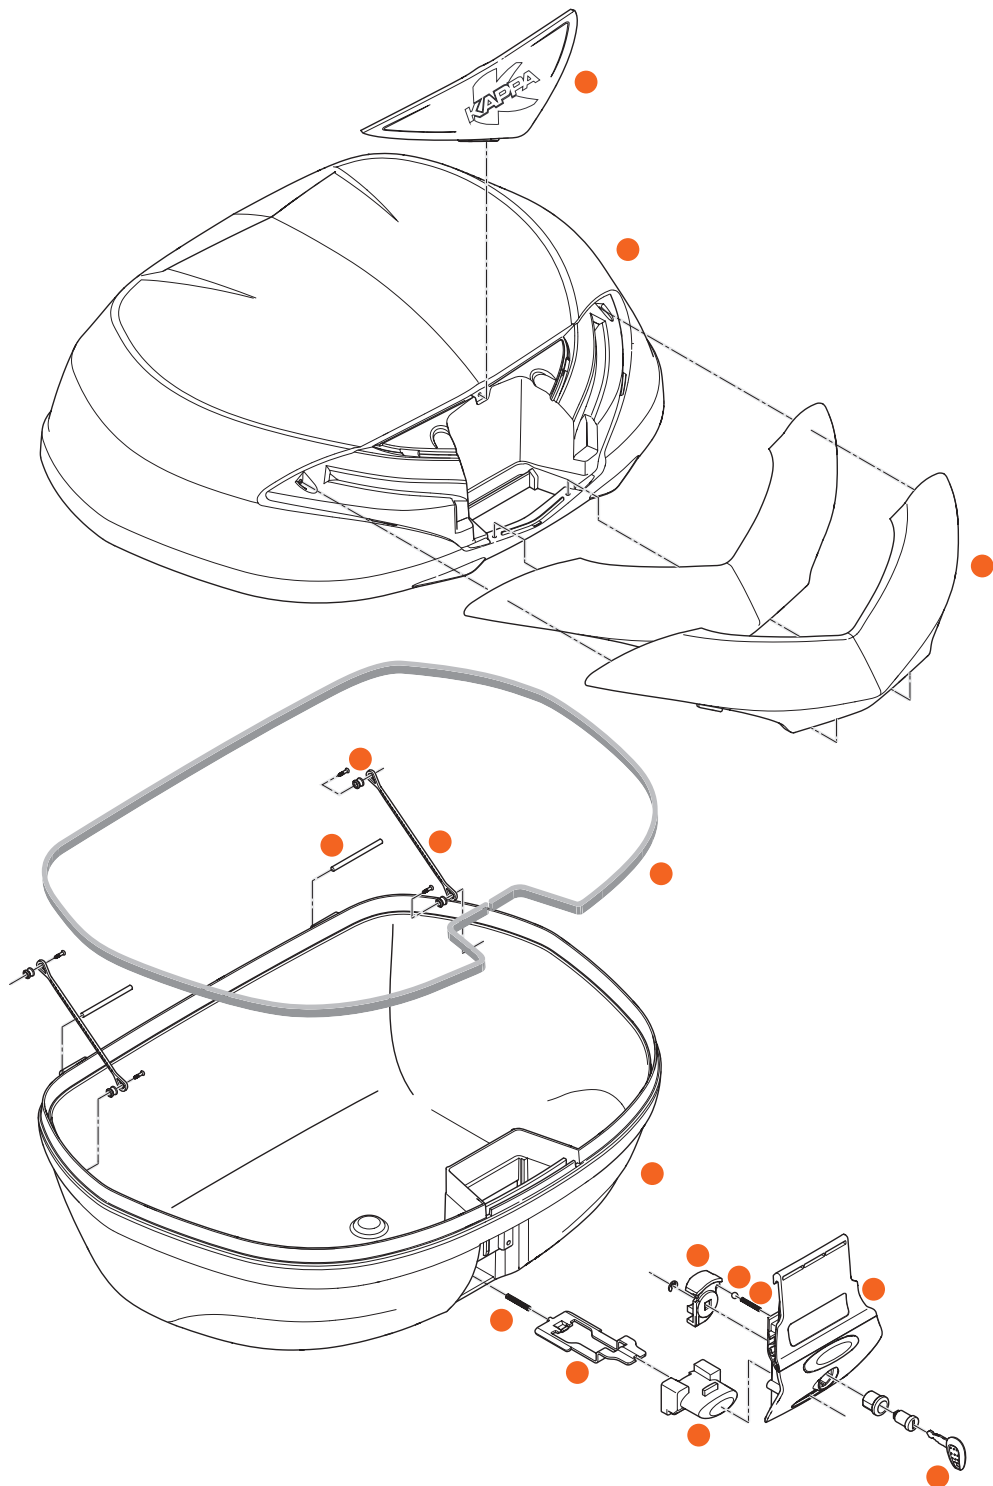

K466 URBAN / K466 URBAN TECH

1	ZK461CNM	K466N assembled Top Shell black		
1	ZK461CNMT	Assembled Top Shell (version NT)		
2	Z450FNTMK	Mounted bottom-shell (NT version)		
3	Z4613R	K466N top-case reflector, red		
3	Z4613FR	Smoked reflector (version NT)		
4	Z641NMM	Hinge complete		
4	Z641NMM	Complete hinge (NT version)		
5	Z1983RK	Push button, red		
6	K500	Key lock complete of bushing and red cap		

	Z156NK	Key lock complete of bushing and black cap (NT version)		
7	Z115RK	Stop bag opening yarn, 2 pcs.		
9	Z191RK	Push button spring, 1 pcs.		
10	Z159RK	Bag lock lining, 1 pcs.		
11	Z590RK	Pin. Medium, 2 pcs.		
12	Z640RK	Plate below lock, 1 pcs.		
13	Z630K	Steel spheres D. 6		
15	Z762NRK	Bolt, 1 pcs.		
16	Z4614A900R	K466 embossed logo plate		