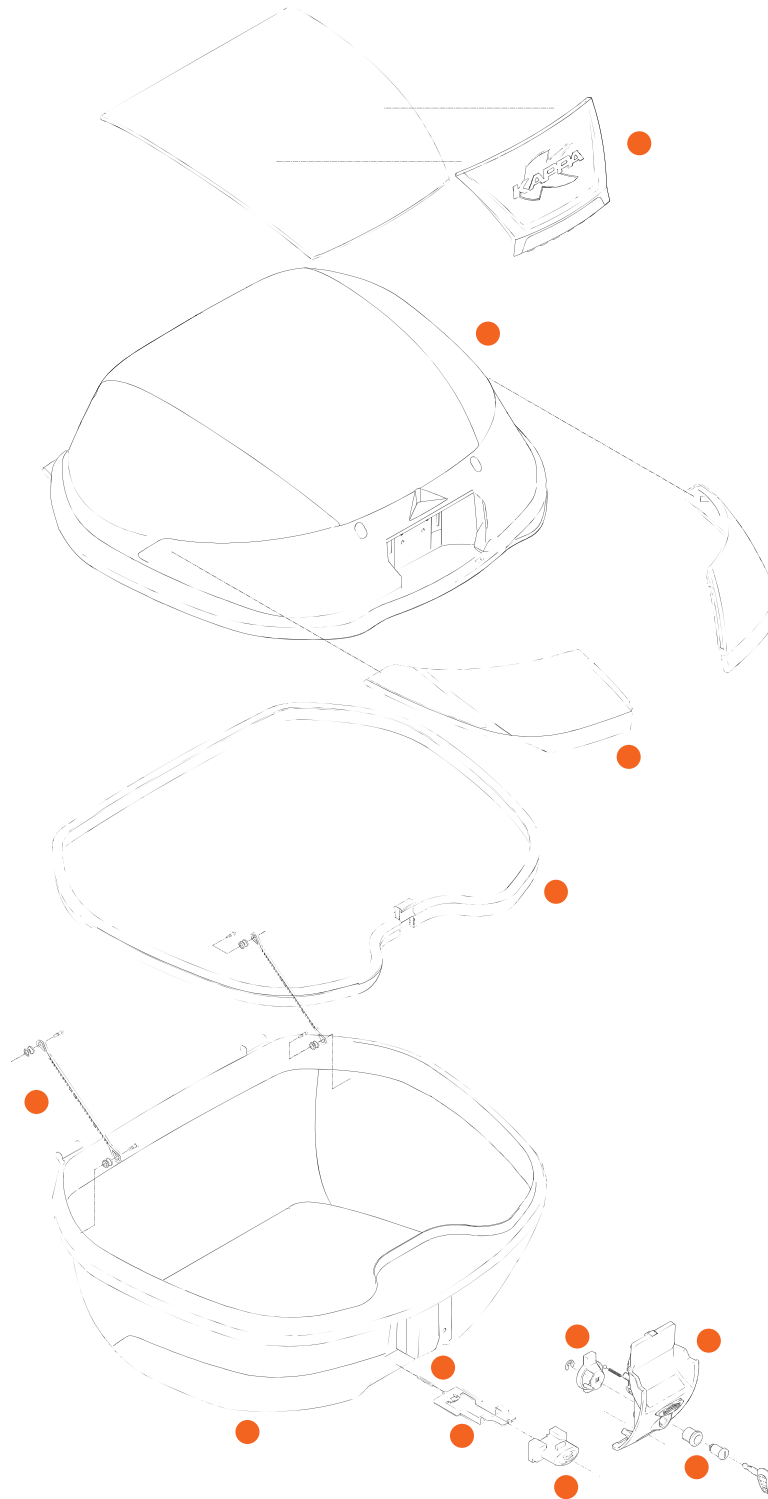

→ K400N

1	K400CNM	Assembled top-shell, black		
1	K400CNTM	Assembled top-shell (version NT)		
2	ZK37FNM	Mounted bottom-shell (N/NN version)		
2	ZK37FNTM	Mounted bottom-shell (NT version)		
3	ZK3007NM	Hinge, complete		
3	ZK3007NTM	Hinge, complete (NT version)		
4	K401FR	Smoked reflectors		
	Z3012RK	Lock key system for top-shell		
6	Z599K	Stop bag opening yarn 188mm		

7	Z790RK	Rubber seal		
8	Z1983RK	Push button, red		
8	Z645CRK	Push button (NT version)		
9	Z191RK	Push button spring, 1 pcs.		
10	Z761NRK	Bolt, 1 pcs.		
11	Z156K	Key lock complete of bushing and black cap		
11	K500N	Lock key black, 1 kit		
12	Z3006RK	Below lock, red		