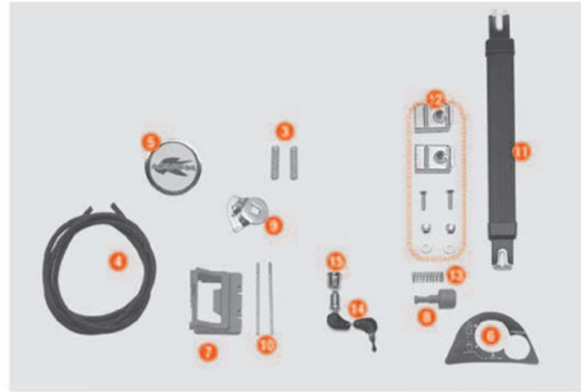

K21

3	Z109K	Long bolt springs		
4	Z159RK	Bag lock lining, 1 pcs.		
11	Z605K	Handle		

13	Z831K	Spring push button		
14	K500	Key lock complete of bushing and red cap		
15	Z210K	Chrome bushing for lock set		