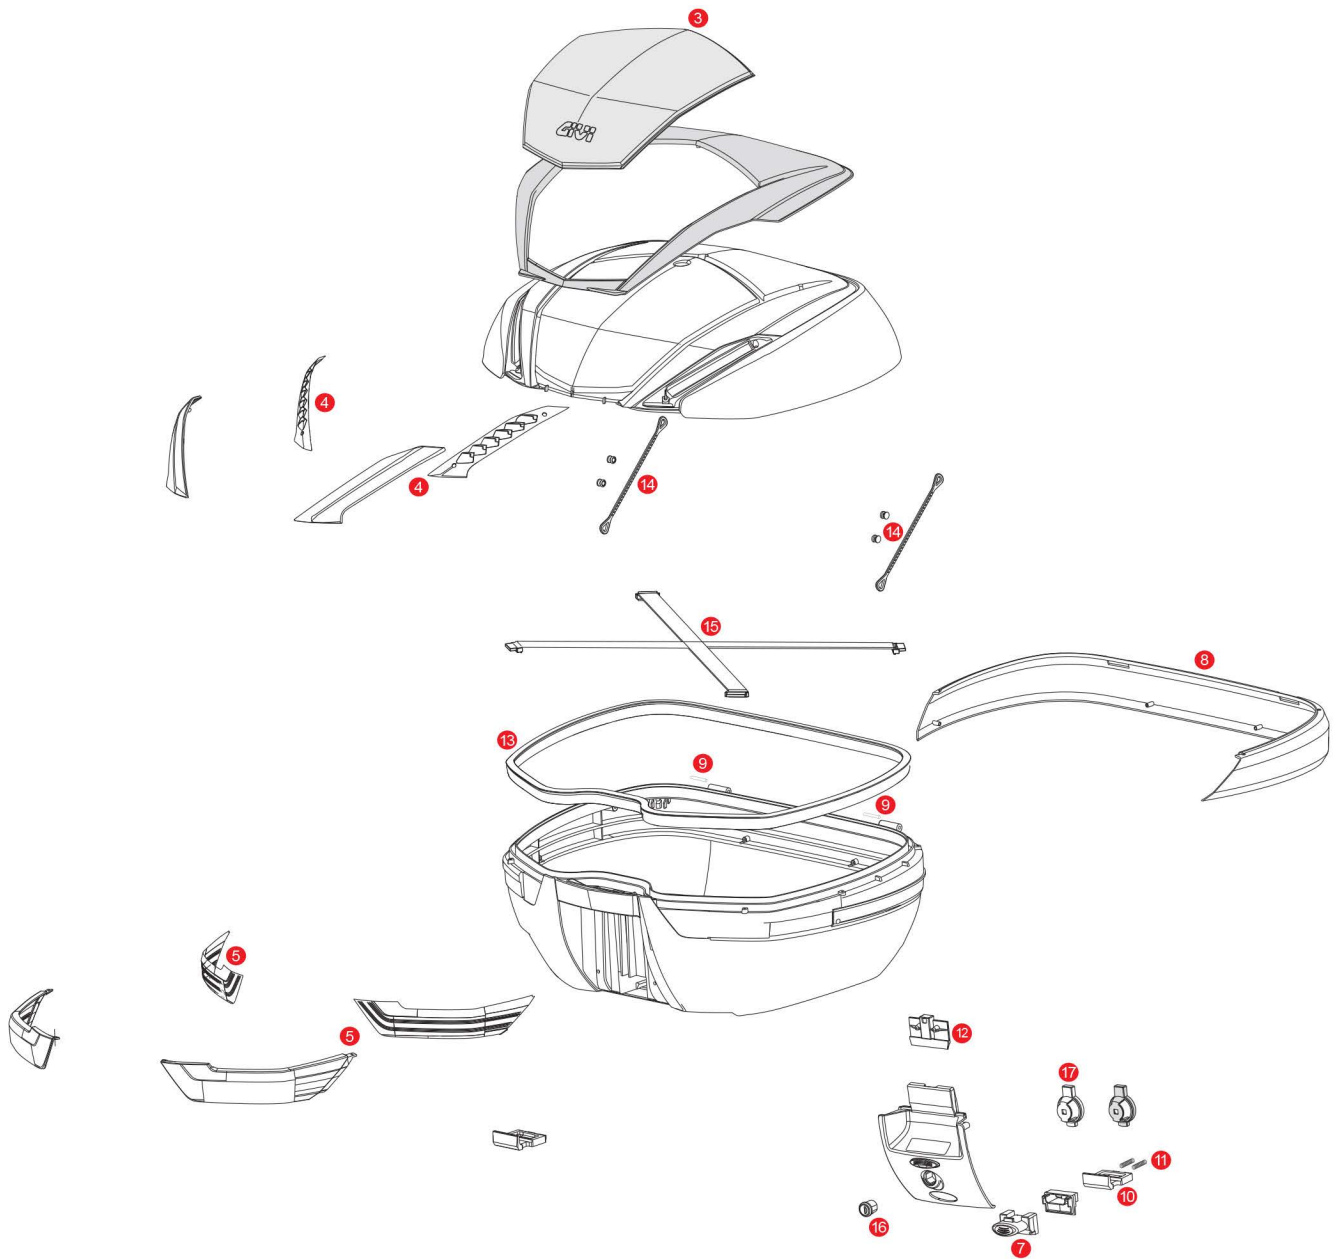

V47 / V47 TECH / V47NN / V47NN TECH / V47NNTFL

	ZV47CNM	V47 assembled top-shell
	ZV47CNTM	V47 Tech assembled top-shell
	ZV47FNM	V47 assembled bottom-shell black
	ZV47FNTM	V47 Tech assembled bottom-shell black
3	Z4706OXCR	Aluminium cover with anodizing cover/cap
	Z4707R	Cover with carbon texture finishing (for V47NN / V47NNT / V56NN / V56NNT)
4	Z4703R	Red reflectors with stop lamp holder (for V47)
4	Z4703FR	Smoked reflectors with stop lamp holder (for V47 Tech)
5	Z4702R	Red bottom frame with stop lamp holder (for V47)
5	Z4702FR	Smoked bottom frame with stop lamp holder (for V47 Tech)
	Z3007NV47M	Mounted lock set

	Z3007NTV47M	Mounted lock set (for V47 Tech)
7	Z1983R	Push button red
7	Z645CR	Opening push button chromed
8	Z4701A900R	Silver rear band
9	Z590R	Pin. Medium, 2 pcs.
10	Z106	Bolt
11	Z109	Long bolt springs
12	Z3012R	Closure system mounted on the lid
13	Z790R	Trim
14	Z115R	Stop bag opening yarn, 2 pcs.
15	Z285NEWR	Elastic belt
17	Z4512R	Plate below lock for Security Lock key