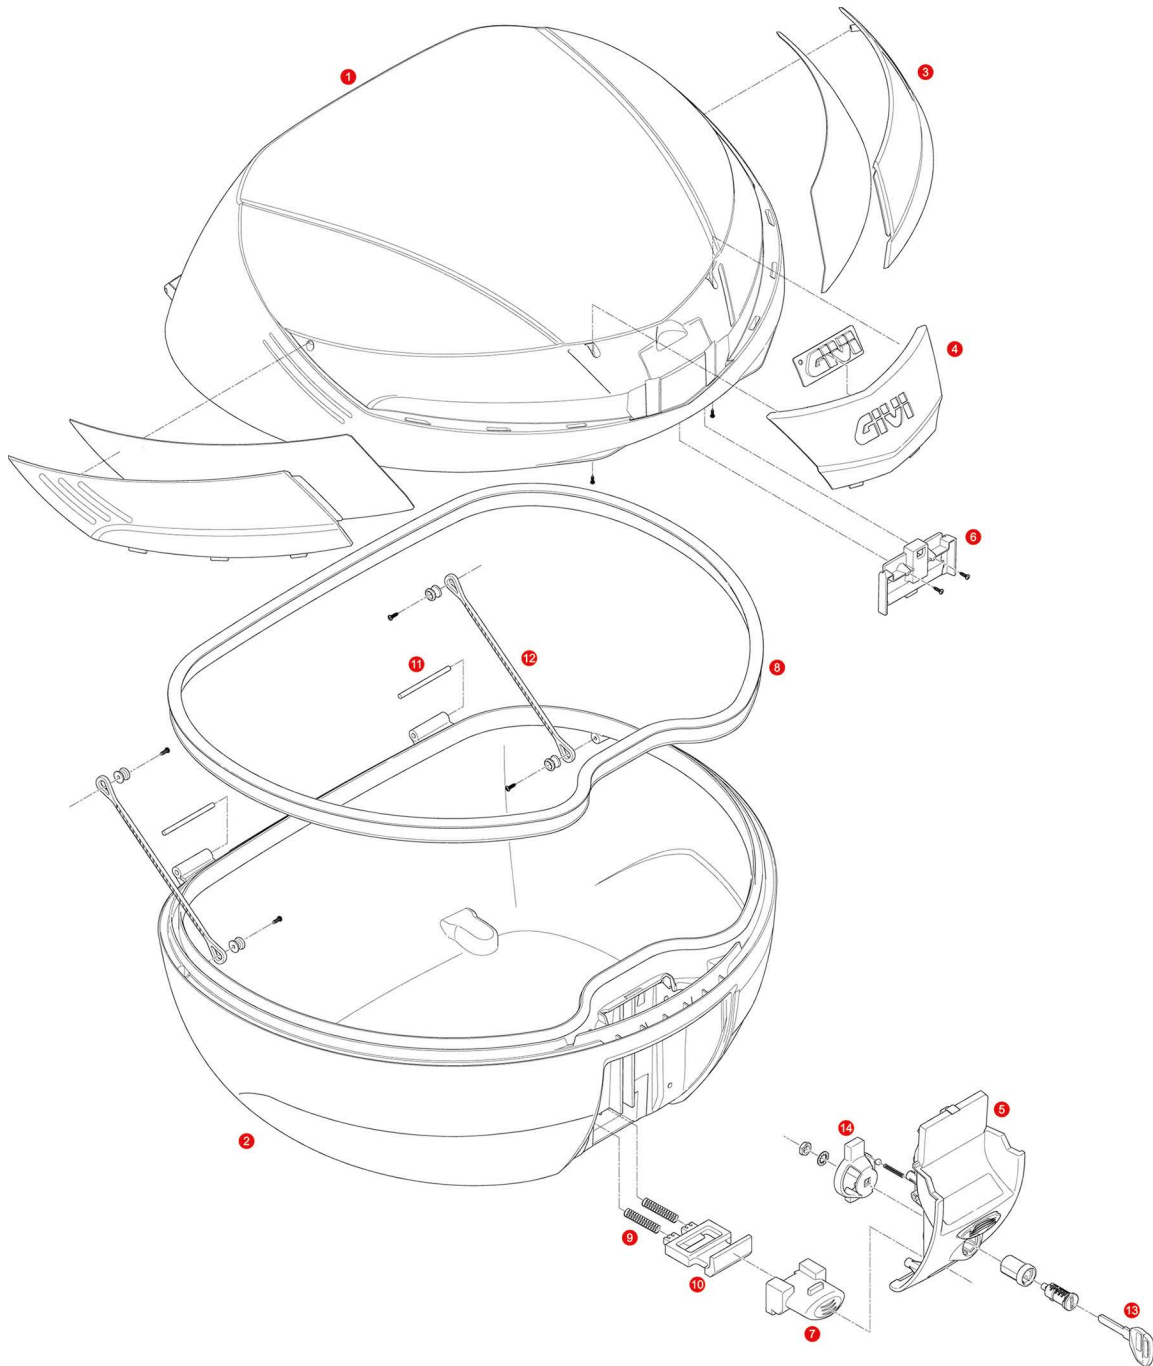

## V40N / V40NT

1	<b>Z420CNM</b>	V40N assembled Top Shell
	<b>Z420CNTM</b>	V40NT assembled Top Shell
2	<b>Z420FNM</b>	V40 assembled bottom shell, black
	<b>Z420FNTM</b>	V40NT assembled Bottom Shell
3	<b>Z4201R</b>	Red reflectors (for V40N)
	<b>Z4201FR</b>	Smoked reflectors (for V40NT)
4	<b>Z4200R</b>	V40 central plate
5	<b>Z3007NV47M</b>	Mounted lock set
	<b>Z3007NTV47M</b>	Mounted lock set (for V47 Tech)
6	<b>Z3012R</b>	Closure system mounted on the lid

7	<b>Z1983R</b>	Push button red
	<b>Z645CR</b>	Opening push button chromed
8	<b>Z790R</b>	Trim
9	<b>Z109</b>	Long bolt springs
10	<b>Z106</b>	Bolt
11	<b>Z590R</b>	Pin. Medium, 2 pcs.
12	<b>Z115R</b>	Stop bag opening yarn, 2 pcs.
13	<b>SL101</b>	Security lock set including cylinder, 2 keys, bush and under lock platelets
14	<b>Z4512R</b>	Plate below lock for Security Lock key