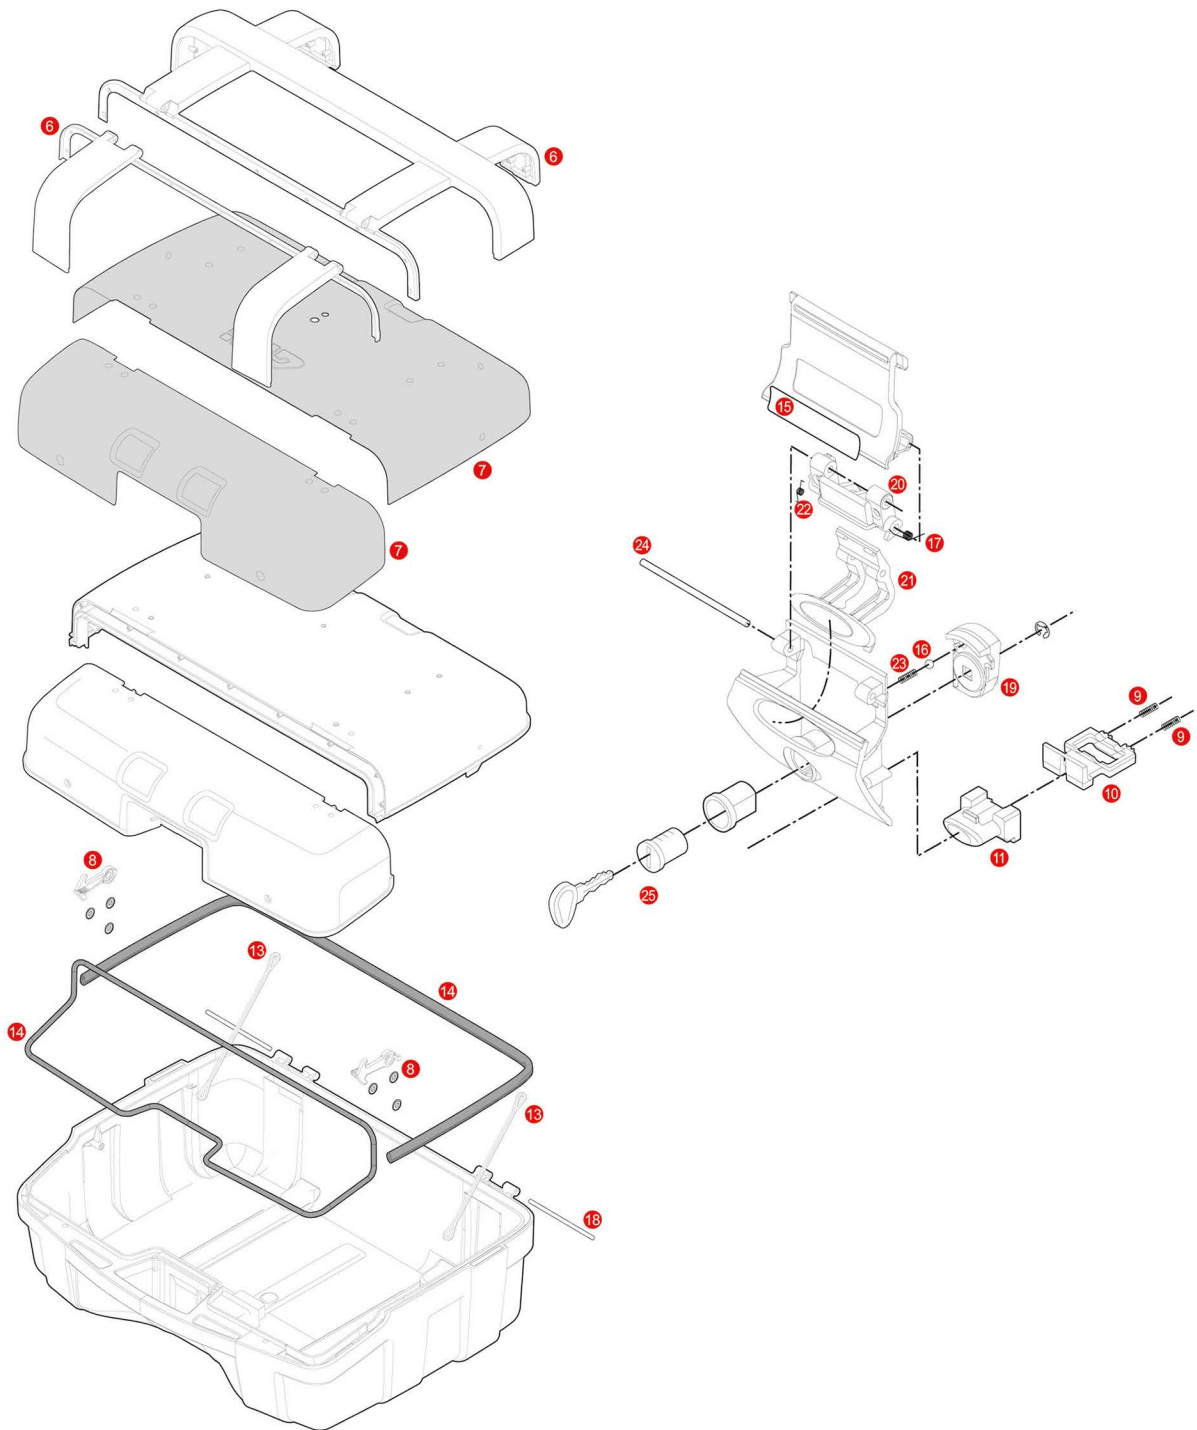

TRK46N / TRK33N / TRK46B / TRK33B TREKKER

	Z2073CNM	TRK33N / TRK46N top-shell
	Z2073CBM	TRK33B / TRK46B Trekker Black Line assembled Top Shell
	Z2061FNM	TRK46N bottom-shell black
	Z2062FNM	TRK33N bottom-shell black
	Z641N46M	Hinge stop (for top-case TRK46N)
	Z641N33M	Hinge stop (for top-case TRK33N)
6	Z2063R	Black metal plate cover/cap and open lids
7	Z2070OXR	Aluminium cover with anodizing cover/cap and open lids
	Z2070NR	Aluminium cover black painted, with cover/cap and open lids, for TRK33B / TRK46B Black Line
8	Z2067R	Double anchor with black washer
9	Z109	Long bolt springs
10	Z106	Bolt
11	Z645CR	Opening push button chromed
	Z2106R	Elastic belt

13	Z115R	Stop bag opening yarn, 2 pcs.
14	Z2072R	Trim
15	Z409R	Name holder, 1 pcs.
16	Z630	Steel spheres D. 6
17	Z632R	Steel torsion spring
	Z590R	Pin. Medium, 2 pcs.
19	Z640R	Plate below lock for standard key
	Z4513R	Plate below lock for Security Lock key
20	Z643NR	Lock set element black
21	Z644NR	Opening push button black
	Z647R	Torsion spring, 1 pcs.
23	Z648	Cylinder spring
24	Z721R	Pin. D. 04x85 mm
25	SL101	Security lock set including cylinder, 2 keys, bush and under lock platelets
	Z2701KITR	Additional zipper kit, side and external