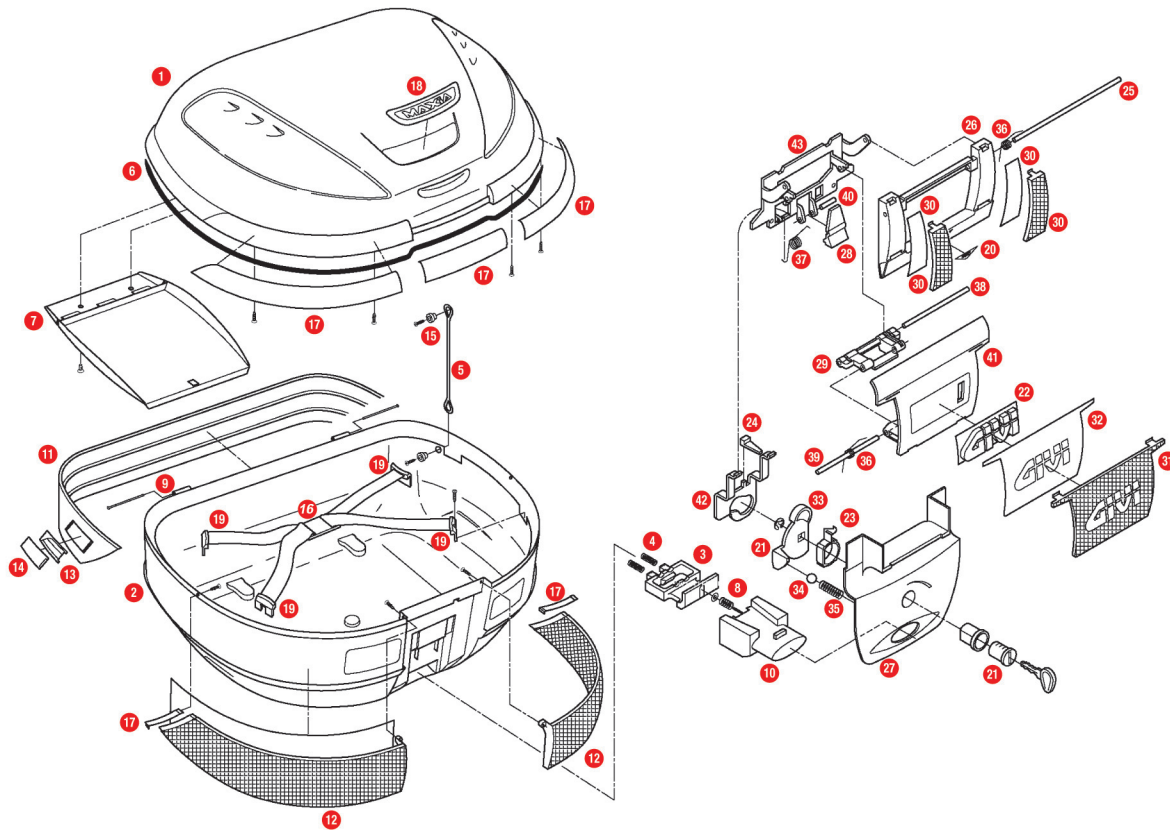

## E52

1	Z52CNM	E52 top-shell, black
2	Z52FNM	E52 bottom-shell, black
3	Z106	Bolt
4	Z109	Long bolt springs
5	Z115R	Stop bag opening yarn, 2 pcs.
6	Z159R	Bag lock lining, 1 pcs.
	Z1237	Push button spring with washer
9	Z590R	Pin. Medium, 2 pcs.
10	Z206	Push button PRESS
11	Z218N	Black rear bend
11	Z218VS	Grey rear bend
12	Z223	Red reflector
13	Z276	Name holder
14	Z286	Glass for small name plate
15	Z339	Red pulley
16	Z633	Spare elastic belt
17	Z684C	Satined trim (5 pcs.)
17	Z684CRC	Chromed trim (5 pcs.)
18	Z129	MAXIA sticker (on top-shell)
19	Z338	Pass belt
	Z682N	Lock set
20	Z127 ▲	Press plate mm 34,4x10,6
21	Z661	Key for case lock

22	Z229	Chromed GIVI brand
23	Z234A	Acetalic latch (A)
24	Z234B	Acetalic latch (B)
25	Z297 ▲	Pin 140 mm
26	Z367N	Black handle
27	Z368N	Bottom black hinge with serigraphy
28	Z611	Black nylon button
29	Z612N	Black nylon rod
30	Z616KIT	Reflecting red plate
31	Z617	Upper reflecting red plate
32	Z626	Withe screen for central handle
33	Z628	Black lock plate
34	Z630	Steel spheres D. 6
35	Z631	Zinc-plated cylindric steel spring
36	Z632R	Steel torsion spring
37	Z634	Steel spring for rod
38	Z721R	Pin. D. 04x85 mm
39	Z195	Pin D. 04x80 mm
40	Z723	Pin. D. 04x23 mm
41	Z613N	Upper part lock set, black
42	Z133	Steel sliding plate
43	Z134	Handle plate