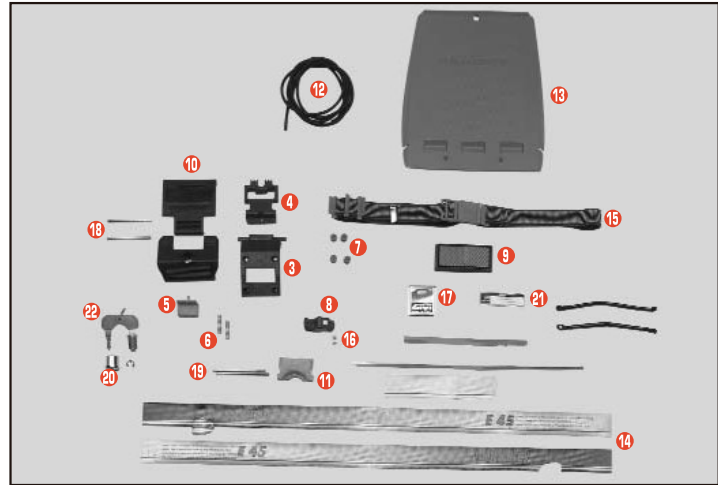

1	Z36CN	E36-E45 top-shell black
2	Z45FN	E45 bottom-shell black
3	Z101	Push set protection
4	Z106	Bolt
5	Z108	Top-case push botton red
6	Z109	Long bolt springs
7	Z112R	Red pulley
8	Z153	Key lock plate
9	Z119	Top-case reflector
10	Z152N	Top-case hinge E45 nera
11	Z117	Hinge plate
12	Z159R	Bag lock lining
13	Z160	Inner document holder
14	Z166	Series stickers E45
15	Z167	Spare elastic belt
16	Z1237	Push button spring with washer

17	Z186	Rectangular GIVI mark
18	Z194 *	Pin medium size 66 mm
19	Z195	Hinge pin 78 mm
20	Z210	Chrome bushing for lock set
21	Z405	Name holder
22	Z140R	Lock key
	Z155	Pass belt
23	Z664	Stop bag opening yarn with plastic sleeve

* ITEM OUT OF STOCK

1	Z42CN	E42 top-shell black
2	Z42FN	E42 bottom-shell black
3	Z186	Rectangular GIVI mark
4	Z191R	Push botton spring
5	Z194 *	Pin medium size 66 mm
6	Z195	Hinge pin 78 mm
7	Z210	Chrome bushing for lock set
8	Z236	Hinge spring
9	Z237	Top-case reflector
10	Z243	Key lock plate
11	Z248	Name holder
12	Z310	Bolt
13	Z312	Hinge plate
14	Z314N	Hinge black
15	Z315	Top-case push botton
16	Z140R	Lock key