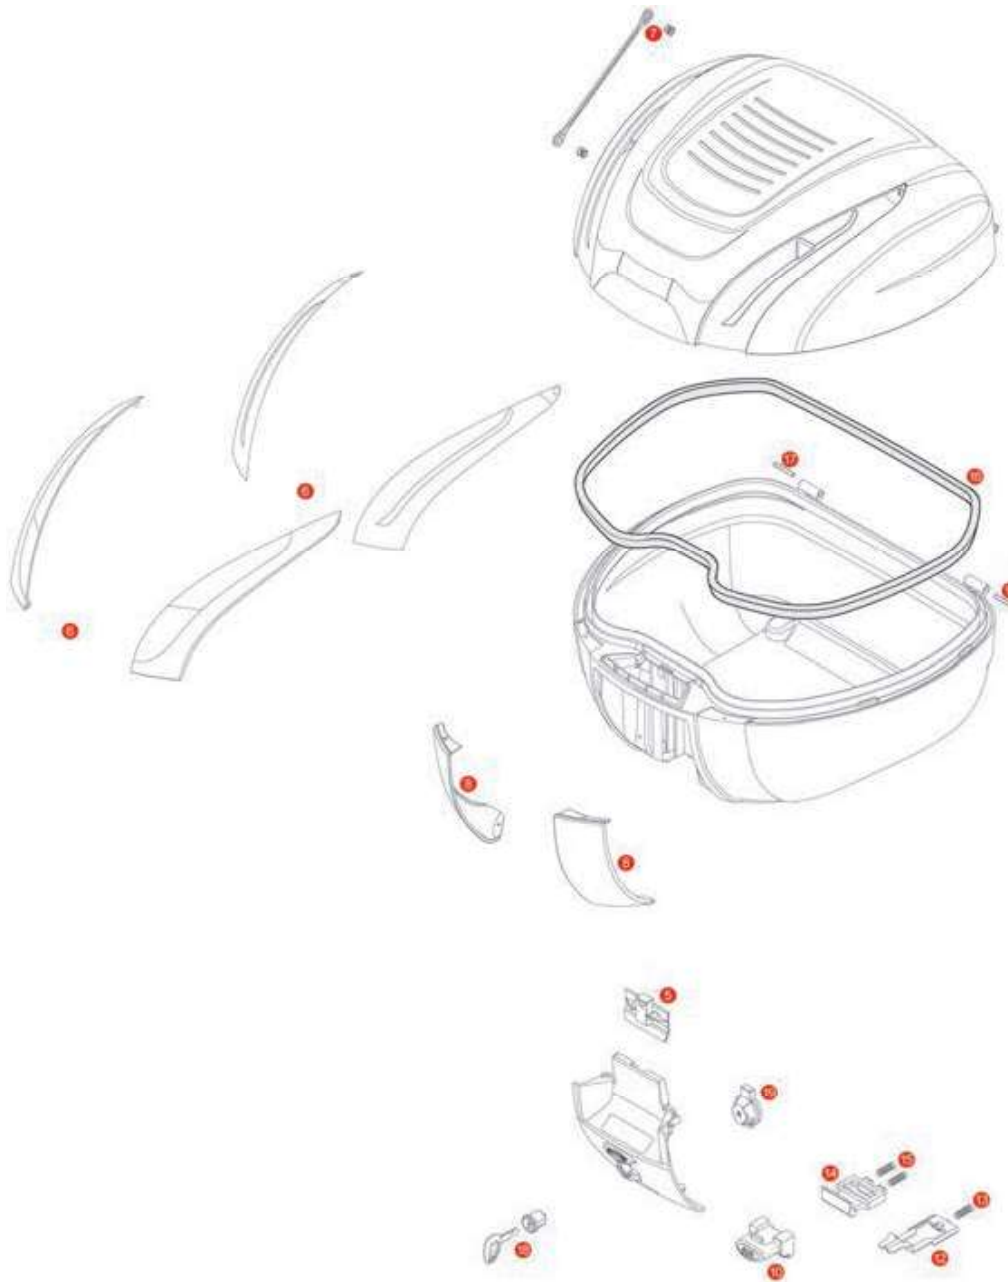

B33NMK / B33NML

	ZB33CNM	B33 assembled top-shell black		
	ZB33FNMKM	B33NMK MONOKEY® assembled bottom-shell black		
	ZB33FNMLM	B33NML MONOLOCK® assembled bottom-shell black		
	Z3007NM	Mounted lock set		
5	Z3012R	Closure system mounted on the lid		
7	Z599	Nylon stop bag opening yarn		
8	Z3001A900R	Bottom frame for B33NMK MONOKEY®, silver		
8	Z3001NR	Bottom frame for B33NML MONOLOCK®		
10	Z645R	Push button red		

10	Z1983R	Push button red		
12	Z762NR	Bolt, 1 pcs.		
13	Z191R	Push button spring, 1 pcs.		
14	Z106	Bolt		
15	Z109	Long bolt springs		
16	Z790R	Trim		
17	Z591R	Pin, Medium, 2 pcs.		
18	Z140R	Key locks with corresponding bush with red handle		
19	Z3006R	Plate below lock, for standard key		
	Z4512R	Plate below lock for Security Lock key		