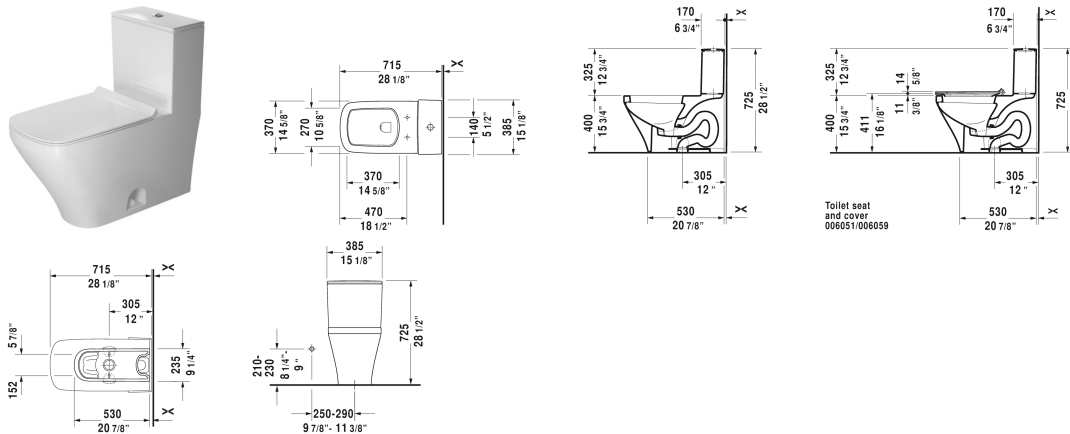

DuraStyle One-Piece toilet # 2157010005 / 2157010085

< 14 5/8" Inch >

One-Piece toilet	Dimension	Weight	Order number
syphonic, 12" rough-in, vertical outlet, cUPC listed			
Colors			
00 White			
Variant			
◆ 1.32/0.92 gpf, with dual flush piston valve, top flush	14 5/8" x 28 3/8" Inch	121.3 lb	2157010005
◆ 1.28 gpf, with Single Flush piston valve, top flush	14 5/8" x 28 3/8" Inch	121.3 lb	2157010085
Sanitary ceramics with the special WonderGliss surface finish will remain clean and attractive-looking for a long time to come. When ordering WonderGliss please add a "1" as eleventh digit to the model number.			
Mounting set for One-Piece and Two-Piece toilets, outlet 3/8" - male thread, wall connection 1/2" - female thread, 1/2", North American version		1.1 lb	001417
Suitable products			
Toilet seat and cover removable, elongated, hinges stainless steel, without slow close,			006051
Toilet seat and cover removable, elongated, hinges stainless steel, with slow close,			006059

All drawings contain the necessary measurements which are subject to standard tolerances. They are stated in inch & mm and are non-binding. Exact measurements, in particular for customized installation scenarios, can only be taken from the finished ceramic piece.