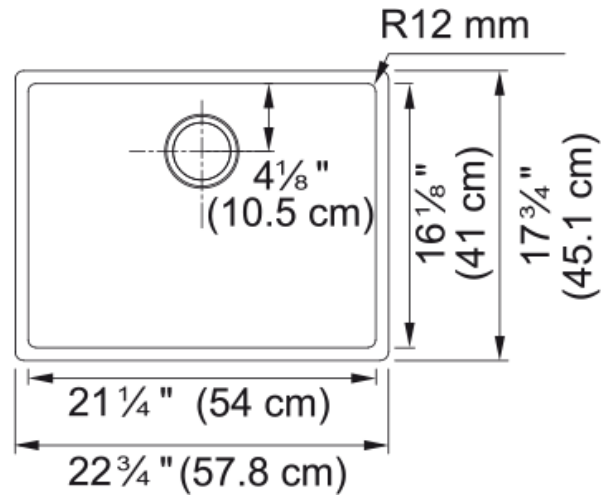

Cube Undermount Sink - CUX110-21-CA | 122.0627.761

Technical Data

Aspect

Sink type	Sink
Type of material	Stainless steel
Number of bowls	1
Color	Steel
Surface finish	Pearl

Product Dimensions

Exterior size: right to left	22.748
Exterior size: front to back	17.756
Large bowl size: right to left	21.26
Large bowl size: front to back	16.142
Large bowl: depth	9.016

Installation

Minimum cabinet size	24"
----------------------	-----

Product specifications

Installation type	Undermount
Drain hole	3 1/2"
Position of drainer	No drainer

Product identification

Product brand	FRANKE
Product family	Maris
Collection	Cube
Certified by	IAPMO