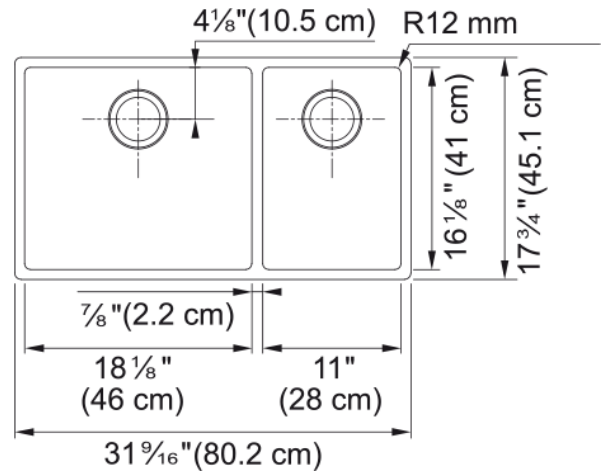

Cube Undermount Sink - CUX160-CA | 122.0577.781

Technical Data

Aspect

Sink type	Sink
Type of material	Stainless steel
Number of bowls	2
Color	Steel
Surface finish	Pearl

Product Dimensions

Exterior size: right to left	31.496
Exterior size: front to back	17.717
Large bowl size: right to left	18.11
Large bowl size: front to back	16.142
Large bowl: depth	9.055
Small bowl size: right to left	11.024
Small bowl size: front to back	16.142
Small bowl: depth	9.055

Installation

Minimum cabinet size	33"
----------------------	-----

Product specifications

Installation type	Undermount
Drain hole	3 1/2"
Position of drainer	No drainer

Product identification

Product brand	FRANKE
Product family	Maris
Collection	Cube
Certified by	IAPMO