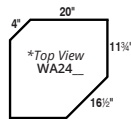

*Shown as RH

30,36,40" H SINGLE BLIND CORNER

SKU	SIZE	LIST $	QTY (L)	QTY (R)
WB2430 (L/R)	24"W	$349.20		
WB2730 (L/R)	27"W	$379.80		
WB3030 (L/R)	30"W	$396.00		
WB3330 (L/R)	33"W	$410.40		
WB3630 (L/R)	36"W	$426.60		

SKU	SIZE	LIST $	QTY (L)	QTY (R)
WB2436 (L/R)	24"W	$462.60		
WB2736 (L/R)	27"W	$477.00		
WB3036 (L/R)	30"W	$496.80		
WB3336 (L/R)	33"W	$511.20		
WB3636 (L/R)	36"W	$529.20		

SKU	SIZE	LIST $	QTY (L)	QTY (R)
WB2440 (L/R)	24"W	$567.00		
WB2740 (L/R)	27"W	$579.60		
WB3040 (L/R)	30"W	$597.60		
WB3340 (L/R)	33"W	$617.40		
WB3640 (L/R)	36"W	$639.00