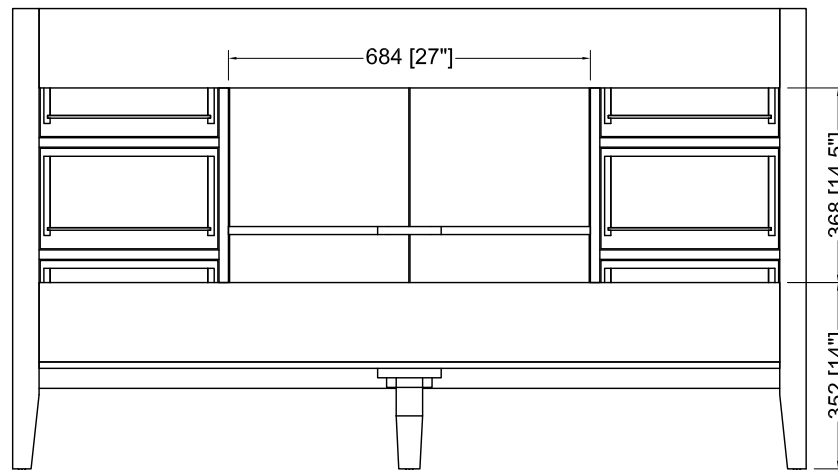

**CCS901-60S-WO**  
**CCS901-60S-W**

Measures: millimeter [inch]

**DIMENSIONS**

# PART LIST

PART#	DESCRIPTION	QUANTITY
<b>A</b>	Door(left)	<b>1</b>
<b>B</b>	Door(right)	<b>1</b>
<b>C</b>	Drawer	<b>6</b>
<b>D</b>	Hinge(door)	<b>4</b>
<b>E</b>	Drawer glides	<b>6</b>
<b>F</b>	Handle(Drawer)	<b>6</b>
<b>G</b>	Handle(door)	<b>2</b>