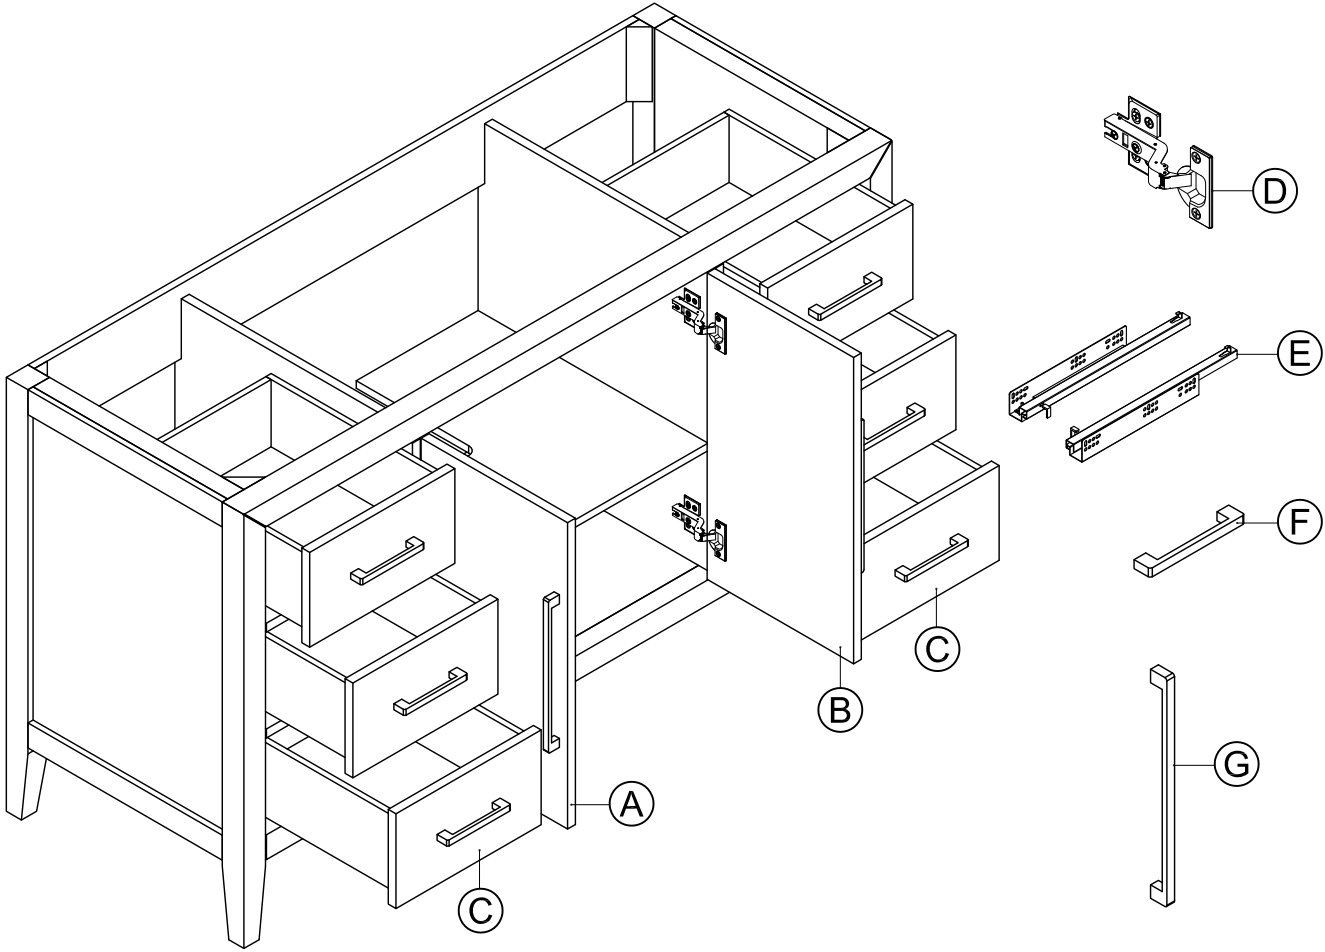

**CCS901-60S-WO**  
**CCS901-60S-W**

Measures: millimeter [inch]

**DIMENSIONS**

# PART LIST

PART#	DESCRIPTION	QUANTITY
<b>A</b>	Door(left)	<b>1</b>
<b>B</b>	Door(right)	<b>1</b>
<b>C</b>	Drawer	<b>6</b>
<b>D</b>	Hinge(door)	<b>4</b>
<b>E</b>	Drawer glides	<b>6</b>
<b>F</b>	Handle(Drawer)	<b>6</b>
<b>G</b>	Handle(door)	<b>2</b>