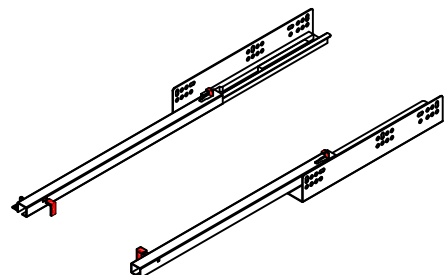

# PART LIST

PART#	DESCRIPTION	QUANTITY
<b>A</b>	Door(left)	<b>1</b>
<b>B</b>	Door(right)	<b>1</b>
<b>C</b>	Drawer	<b>6</b>
<b>D</b>	Hinge(door)	<b>4</b>
<b>E</b>	Drawer glides	<b>6</b>
<b>F</b>	Handle(Drawer)	<b>6</b>
<b>G</b>	Handle(door)	<b>2</b>

## REMOVE

STEP 1

STEP 2

STEP 3

STEP 4

# INSTALLATION AND ADJUSTION OF HINGE

**Adjust the height**

**Adjust the lateral**

**Adjust the deep**