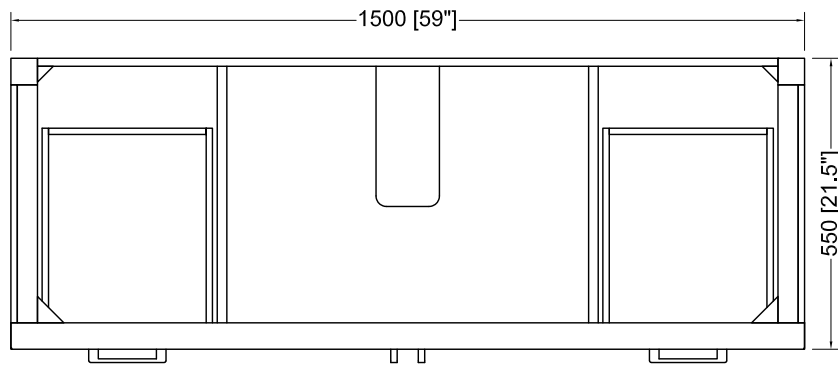

**CCS901-60S-WO**  
**CCS901-60S-W**

Measures: millimeter [inch]

**DIMENSIONS**

# PART LIST

PART#	DESCRIPTION	QUANTITY
<b>A</b>	Door(left)	<b>1</b>
<b>B</b>	Door(right)	<b>1</b>
<b>C</b>	Drawer	<b>6</b>
<b>D</b>	Hinge(door)	<b>4</b>
<b>E</b>	Drawer glides	<b>6</b>
<b>F</b>	Handle(Drawer)	<b>6</b>
<b>G</b>	Handle(door)	<b>2</b>