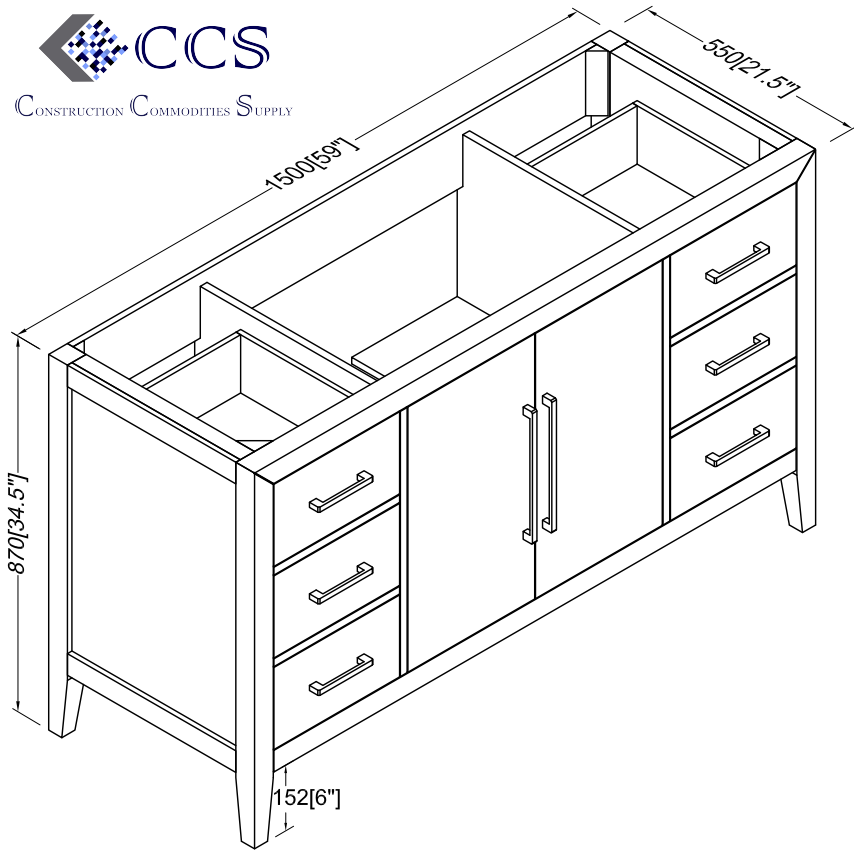

**CCS901-60S-WO**  
**CCS901-60S-W**

Measures: millimeter [inch]

**DIMENSIONS**

# PART LIST

PART#	DESCRIPTION	QUANTITY
<b>A</b>	Door(left)	<b>1</b>
<b>B</b>	Door(right)	<b>1</b>
<b>C</b>	Drawer	<b>6</b>
<b>D</b>	Hinge(door)	<b>4</b>
<b>E</b>	Drawer glides	<b>6</b>
<b>F</b>	Handle(Drawer)	<b>6</b>
<b>G</b>	Handle(door)	<b>2</b>