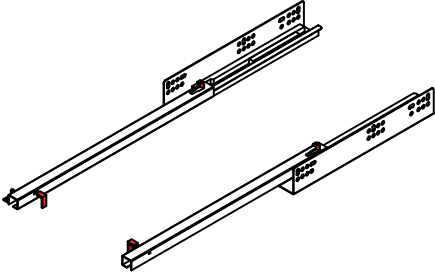

Adjust Slider For Drawer

INSTALL

STEP 1