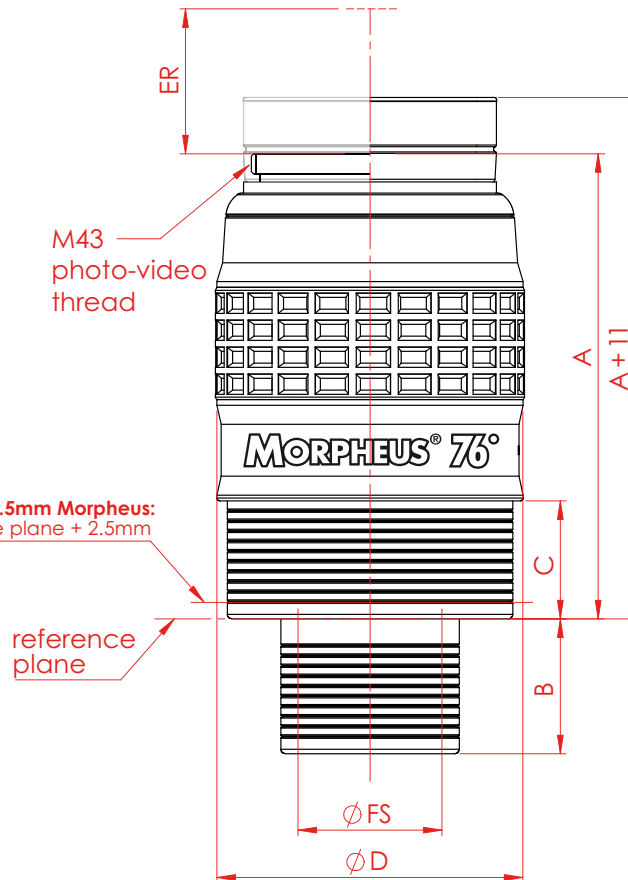

Baader SKU	¹ FL (mm)	Eyepiece Series	1. Barrel (in.)	2. Barrel (in.)	² E/G	³ AF	⁴ ER (mm)	⁵ FS (mm)	⁶ FSD	⁷ BFG (mm)	⁸ SPS		⁹ PVA	Eyepiece Dimensions (mm)				¹⁰ Weight (g/oz)
											1 1/4"	2"		A	B	C	D	
2954204	4,5	Morpheus	1 1/4"	2"	8 / 5	76°	17,5	6,1	0	21	SK	SK	M43	102	24	21	55	358 / 12.6
2954206	6,5	Morpheus	1 1/4"	2"	8 / 5	76°	18,5	8,75	0	21	SK	SK	M43	97	24	21	55	326 / 11.5
2954209	9	Morpheus	1 1/4"	2"	8 / 5	76°	21	12,1	0	21	SK	SK	M43	95	24	21	55	328 / 11.6
2954212	12,5	Morpheus	1 1/4"	2"	8 / 5	76°	20	16,8	0	21	SK	SK	M43	84	24	21	55	315 / 11.1
2954214	14	Morpheus	1 1/4"	2"	8 / 5	76°	18,5	18,9	0	21	SK	SK	M43	85	24	21	55	363 / 12.8
2954217	17,5	Morpheus	1 1/4"	2"	8 / 5	76°	23	23,6	+2,5mm	21	SK	SK	M43	77,5	24	21	55	305 / 10.8

Spreadsheet notes

- ¹FL: Focal Length
- ²E/G: # Lens Elements / # Groups
- ³AF: Apparent Field of View
- ⁴ER: Eye Relief
- ⁵FS: Field Stop Ø
- ⁶FSD: field stop displacement (+/-) (compared to reference plane)
- ⁷BFG/C: Back Focus Gain when using 2" barrel (compared to 1 1/4" barrel)
- ⁸SPS: Slip-Protect Safety (SK = Safety Kerfs | RA = Recessed Area)
- ⁹PVA: Photo-Video Adapter Thread, 43mm Standard (accessible by removing eyecup)
- ¹⁰Weight: Eyepiece net weight w/o dustcaps, including M43-threaded eyecup (Eyecup net weight: 5g / 0.17 oz)

Eyepiece Dimensions

- A: Height of eyepiece-body above reference plane
- B: Length of 1 1/4" barrel
- C: Length of 2" barrel
- D: Outer Diameter

All technical data provided are based on unaltered mechanical and optical design data. Values measured in the field depend on users telescopes or evaluation techniques and may vary greatly - especially when obtained with catadioptrics of variable focal length

Note: The reference surface is not just the point were - on some eyepiece designs - the housing and barrel come together. Actually the reference plane is also the focal plane of the eyepiece and must be coincident with the image plane of the telescope in order to reach focus.