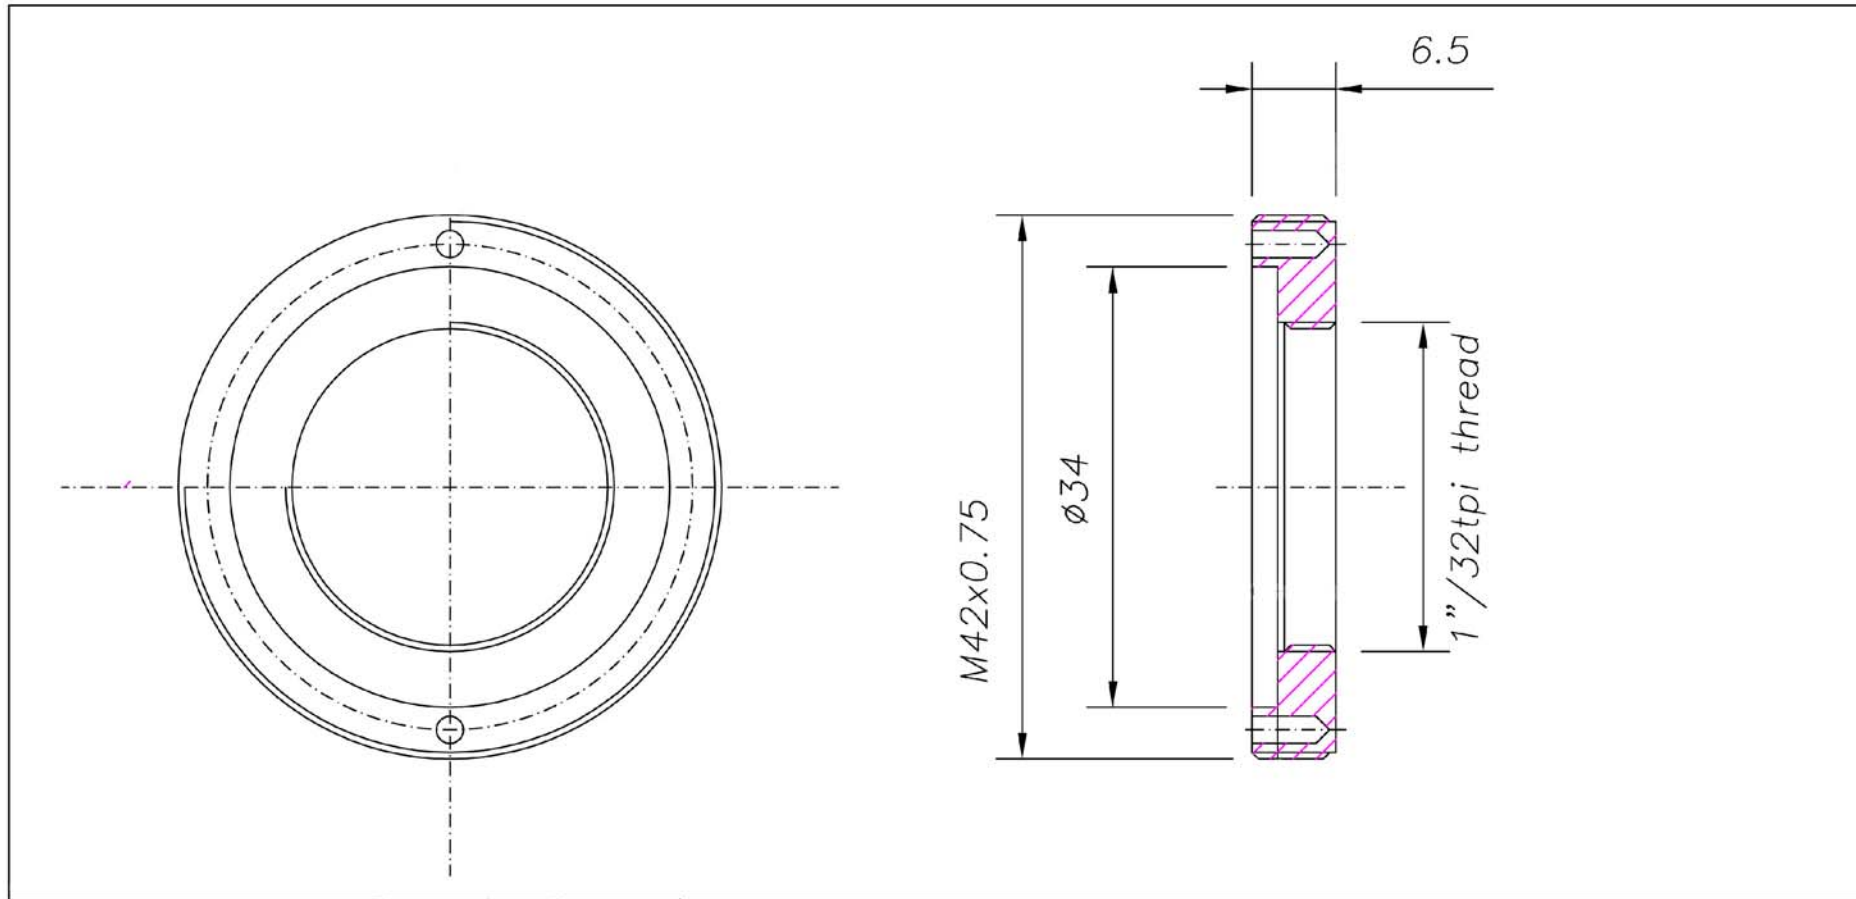

# C-Mount / T-2 Extension-Ring # 2958521

## 1" inner / T-2 (M42x0,75) outer

Any unauthorized use of our Trademarks, any unauthorized copying and commercial use of our System drawings will be regarded as serious infringement and prosecuted by law.