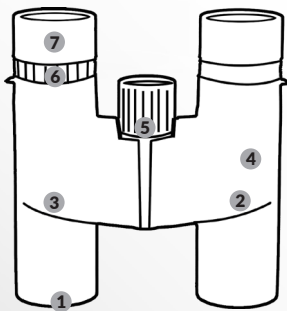

KEY FEATURES

1. 25mm fully coated objective lenses
2. Compact lightweight polycarbonate body
3. Tough rubber armour
4. Waterproof/nitrogen filled body
5. Responsive focus wheel
6. Dioptre adjustment
7. Twist eyecups

SPECIFICATION

	BD25-8GR	BD25-10GR
Magnification	8x	10x
Objective lens diameter	25mm	25mm
Minimum focus distance	1.8m	1.8m
Field of view	6.3°	5.0°
Exit pupil diameter	3.1mm	2.5mm
Relative brightness	9.6	6.3
Twilight factor	14.1	15.8
Eye relief	16mm	18mm
Field of view at 1000m/yds	110m/yds	87m/yds

PHYSICAL DIMENSIONS

	BD25-8GR	BD25-10GR
Length	111mm	111mm
Width	107mm	107mm
Height	39mm	39mm
Weight	320g	320g

KEY ADVANTAGES

- Fully multi-coated optics
- Ergonomic, tactile design
- Light weight body
- Ultra compact design
- KR coating repels dirt and residue
- Close focus (1.8m)
- Fully waterproof and nitrogen filled
- Manufactured in Japan

RECOMMENDED ACCESSORIES

TSN-IP4/5/6/7
TSN-GA4S/5S
Smartphone adapter.

Requires additional
adapter ring:
TSN-AR25BD