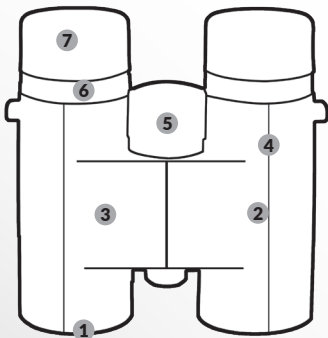

KEY FEATURES

1. 42mm XD (ED) fully coated objective lenses
2. Compact magnesium alloy body
3. Tough rubber armour
4. Waterproof/nitrogen filled body
5. Responsive focus wheel
6. Dioptre adjustment
7. Twist eyecups

SPECIFICATION

	BD42-8XD	BD42-10XD
Magnification	8x	10x
Objective lens diameter	42mm	42mm
Minimum focus distance	1.5m	1.5m
Field of view	7.5°	6.2°
Exit pupil diameter	5.3mm	4.2mm
Relative brightness	28.1	17.6
Twilight factor	18.3	20.5
Eye relief	19.0mm	18.0mm
Field of view at 1000m/yds	131m/yds	108m/yds

PHYSICAL DIMENSIONS

	BD42-8XD	BD42-10XD
Length	132mm	132mm
Width	126mm	126mm
Height	51mm	51mm
Weight	660g	655g

KEY ADVANTAGES

- High grade XD (ED) lenses
- Ultra compact design for a 42mm objective lens binocular
- KR coating repels dirt and residue
- Close focus down to 1.5m
- Wide field of view
- Light weight magnesium alloy body
- Edge to edge sharpness
- Phase-coated prism surface

RECOMMENDED ACCESSORIES

TSN-IP4/5/6/7
TSN-GA4S/5S
Smartphone adapter.

Requires additional adapter ring: **TSN-AR42XD**

KB1-MT
Tripod adapter

TSN-HS
Harness strap