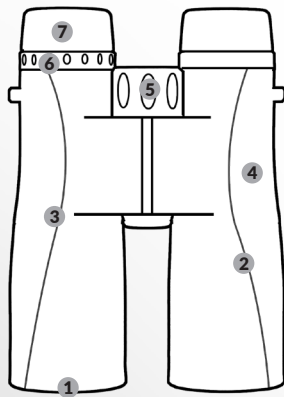

KEY FEATURES

1. 42mm fully coated objective lenses
2. Compact lightweight polycarbonate body
3. Tough rubber armour ergonomic body
4. Waterproof/nitrogen filled body
5. Responsive focus wheel
6. Dioptre adjustment
7. Twist eyecups

SPECIFICATION

	SV42-8	SV42-10
Magnification	8x	10x
Objective lens diameter	42mm	42mm
Minimum focus distance	4.0m	4.0m
Field of view	6.3°	6.0°
Exit pupil diameter	5.3mm	4.2mm
Relative brightness	28.1	17.6
Twilight factor	18.3	20.5
Eye relief	19.5mm	15.5mm
Field of view at 1000m/yds	110m/yds	105m/yds

PHYSICAL DIMENSIONS

	SV42-8	SV42-10
Length	174mm	172mm
Width	128mm	128mm
Height	56mm	56mm
Weight	665g	670g

KEY ADVANTAGES

- Fully multi-coated optics
- Ergonomic, tactile design
- Very light weight body
- KR coating repels dirt and residue
- High optical performance for a binocular at this price point
- Fully waterproof and nitrogen filled

RECOMMENDED ACCESSORIES

TSN-IP4/5/6/7
TSN-GA4S/5S
Smartphone adapter.

KB1-MT
Tripod adapter

TSN-HS
Harness strap