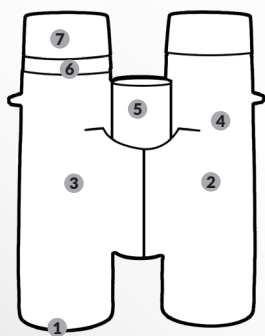

KEY FEATURES

1. 44mm XD (ED) fully coated objective lenses
2. Magnesium alloy body
3. Tough rubber armour
4. Waterproof/nitrogen filled body
5. Responsive focus wheel
6. Fixable dioptre adjustment
7. Twist eyecups

SPECIFICATION

	8.5x44	10.5x44
Magnification	8.5x	10.5x
Objective lens diameter	44mm	44mm
Minimum focus distance	1.7m	1.7m
Field of view	7.0°	6.2°
Exit pupil diameter	5.2mm	4.2mm
Relative brightness	27.0	17.6
Twilight factor	19.3	21.5
Eye relief	18.5mm	16.0mm
Field of view at 1000m/yds	122m/yds	108m/yds

PHYSICAL DIMENSIONS

	8.5x44	10.5x44
Length	165mm	165mm
Width	138mm	138mm
Height	64mm	64mm
Weight	940g	960g

KEY ADVANTAGES

- 4 XD (ED) lenses (2 sets)
- Extremely low chromatic aberration
- KR coating repels dirt and residue
- Tough magnesium alloy body
- Edge to edge sharpness
- Schmidt Prism Phase Coating
- Manufactured in Japan

RECOMMENDED ACCESSORIES

TSN-IP4/5/6/7
TSN-GA4S/5S
Smartphone adapter.

Requires additional
adapter ring:
TSN-AR44GE

TSN-HS
Harness strap