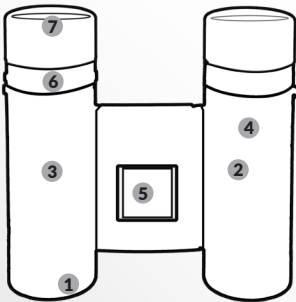

KEY FEATURES

1. 25mm fully coated objective lenses
2. Compact lightweight polycarbonate body
3. Tough rubber armour
4. Waterproof/nitrogen filled body
5. Responsive focus wheel
6. Dioptr adjustment
7. Twist eyecups

SPECIFICATION

	SV25-8	SV25-10
Magnification	8x	10x
Objective lens diameter	25mm	25mm
Minimum focus distance	1.5m	1.5m
Field of view	6.2°	6.5°
Exit pupil diameter	3.1mm	2.5mm
Relative brightness	9.6	6.3
Twilight factor	14.1	15.8
Eye relief	15mm	12mm
Field of view at 1000m/yds	108m/yds	114m/yds

PHYSICAL DIMENSIONS

	SV25-8	SV25-10
Length	104mm	104mm
Width	108mm	108mm
Height	42mm	42mm
Weight	260g	260g

KEY ADVANTAGES

- Fully multi-coated optics
- Ergonomic, tactile design
- Very light weight body
- Ultra compact design
- KR coating repels dirt and residue
- Close focus (1.5m)
- High optical performance for a binocular at this price point
- Fully waterproof and nitrogen filled