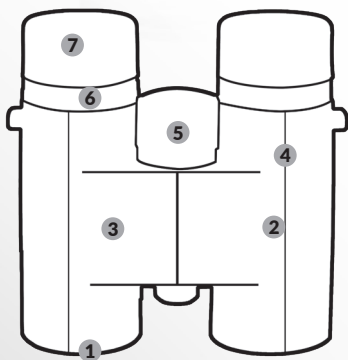

KEY FEATURES

1. 32mm XD (ED) fully coated objective lenses
2. Compact lightweight aluminium body
3. Tough rubber armour
4. Waterproof/nitrogen filled body
5. Responsive focus wheel
6. Dioptr adjustment
7. Twist eyecups

SPECIFICATION

	BD32-8XD	BD32-10XD
Magnification	8x	10x
Objective lens diameter	32mm	32mm
Minimum focus distance	1.5m	1.5m
Field of view	7.5°	6.0°
Exit pupil diameter	4.0mm	3.2mm
Relative brightness	16.0	10.2
Twilight factor	16.0	17.9
Eye relief	17.0mm	15.0mm
Field of view at 1000m/yds	131m/yds	105m/yds

PHYSICAL DIMENSIONS

	BD32-8XD	BD32-10XD
Length	122mm	118mm
Width	118.5mm	118.5mm
Height	47.5mm	47.5mm
Weight	560g	530g

KEY ADVANTAGES

- High grade XD (ED) lenses
- Ultra compact design for a 32mm objective lens binocular
- KR coating repels dirt and residue
- Close focus down to 1.5m
- Wide field of view
- Light weight aluminium body
- Edge to edge sharpness
- Phase-coated prism surface

RECOMMENDED ACCESSORIES

TSN-IP4/5/6/7
TSN-GA4S/5S
Smartphone adapter.

Requires additional
adapter ring:
TSN-AR32XD

KB1-MT
Tripod adapter

TSN-HS
Harness strap