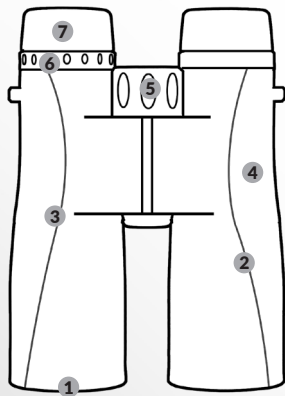

KEY FEATURES

1. 50mm fully coated objective lenses
2. Compact lightweight polycarbonate body
3. Tough rubber armour ergonomic body
4. Waterproof/nitrogen filled body
5. Responsive focus wheel
6. Dioptre adjustment
7. Twist eyecups

SPECIFICATION

	SV50-10	SV50-12
Magnification	10x	12x
Objective lens diameter	50mm	50mm
Minimum focus distance	5.5m	5.5m
Field of view	5.0°	4.8°
Exit pupil diameter	5.0mm	4.2mm
Relative brightness	25.0	17.6
Twilight factor	22.4	24.5
Eye relief	19.5mm	15.5mm
Field of view at 1000m/yds	87m/yds	84m/yds

PHYSICAL DIMENSIONS

	SV50-10	SV50-12
Length	178mm	176mm
Width	133mm	133mm
Height	60mm	60mm
Weight	740g	745g

KEY ADVANTAGES

- Fully multi-coated optics
- Ergonomic, tactile design
- Very light weight body
- KR coating repels dirt and residue
- High optical performance for a binocular at this price point
- Fully waterproof and nitrogen filled

RECOMMENDED ACCESSORIES

TSN-IP4/5/6/7
TSN-GA4S/5S
Smartphone adapter.

KB1-MT
Tripod adapter

TSN-HS
Harness strap