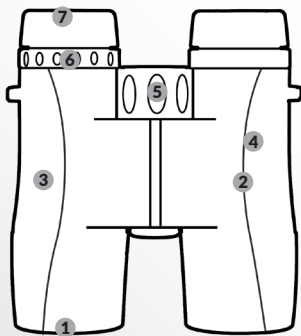

KEY FEATURES

1. 32mm fully coated objective lenses
2. Compact lightweight polycarbonate body
3. Tough rubber armour ergonomic body
4. Waterproof/nitrogen filled body
5. Responsive focus wheel
6. Dioptre adjustment
7. Twist eyecups

SPECIFICATION

	SV32-8	SV32-10
Magnification	8x	10x
Objective lens diameter	32mm	32mm
Minimum focus distance	2.0m	2.0m
Field of view	7.8°	6.0°
Exit pupil diameter	4.0mm	3.2mm
Relative brightness	16.0	10.2
Twilight factor	16.0	17.9
Eye relief	15.5mm	16.0mm
Field of view at 1000m/yds	136m/yds	105m/yds

PHYSICAL DIMENSIONS

	SV32-8	SV32-10
Length	138mm	140mm
Width	124mm	124mm
Height	50mm	50mm
Weight	565g	570g

KEY ADVANTAGES

- Fully multi-coated optics
- Ergonomic, tactile design
- Very light weight body
- KR coating repels dirt and residue
- Close focus (2m)
- High optical performance for a binocular at this price point
- Fully waterproof and nitrogen filled

RECOMMENDED ACCESSORIES

TSN-IP4/5/6/7
TSN-GA4S/5S
Smartphone adapter.

KB1-MT
Tripod adapter

TSN-HS
Harness strap