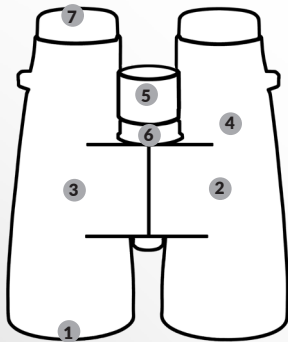

KEY FEATURES

1. 56mm XD (ED) fully coated objective lenses
2. Lightweight polycarbonate body
3. Tough rubber armour
4. Waterproof/nitrogen filled body
5. Responsive focus wheel
6. Dioptre adjustment
7. Twist eyecups

SPECIFICATION

	BD56-8XD	BD56-10XD	BD56-12XD
Magnification	8x	10x	12x
Objective lens diameter	56mm	56mm	56mm
Minimum focus distance	3.0m	3.0m	3.0m
Field of view	6.0°	5.9°	5.5°
Exit pupil diameter	7.0mm	5.6mm	4.7mm
Relative brightness	49.0	31.4	22.1
Twilight factor	21.2	23.7	25.9
Eye relief	23.0mm	18.0mm	16.0mm
Field of view at 1000m/yds	106m/yds	104m/yds	97m/yds

PHYSICAL DIMENSIONS

	BD56-8XD	BD56-10XD	BD56-12XD
Length	167mm	165mm	164mm
Width	148.5mm	148.5mm	148.5mm
Height	66.5mm	66.5mm	66.5mm
Weight	1050g	1050g	1050g

KEY ADVANTAGES

- High grade XD (ED) lenses
- Compact design for a large objective lens binocular
- KR coating repels dirt and residue
- Light weight polycarbonate body
- Edge to edge sharpness
- Phase-coated prism surface

RECOMMENDED ACCESSORIES

TSN-IP4/5/6/7
TSN-GA4S/5S
Smartphone adapter.

Requires additional
adapter ring:
TSN-AR56-8
or
TSN-AR56-10/12

KB1-MT
Tripod adapter

TSN-HS
Harness strap