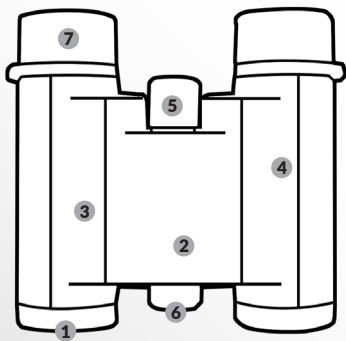

KEY FEATURES

1. 22mm XD (ED) objective lenses
2. Magnesium alloy body
3. Textured finish
4. Waterproof/nitrogen filled body
5. Responsive focus wheel
6. Dioptre adjustment
7. Twist eyecups

SPECIFICATION

	8x22	10x22
Magnification	8x	10x
Objective lens diameter	22mm	22mm
Minimum focus distance	1.5m	1.5m
Field of view	7.5°	6°
Relative brightness	9.6	6.3
Twilight factor	13.3	14.8
Eye relief	15mm	15mm
Field of view at 1000m	131.1m	104.8m
Field of view at 1000yds	131.1yds	104.8yds

PHYSICAL DIMENSIONS

	8x22	10x22
Length	105mm	105mm
Width	110mm	110mm
Height	38mm	38mm
Weight	315g	325g

KEY ADVANTAGES

- Class leading optics XD lenses (ED)
- Magnesium alloy body
- Tough and lightweight
- Ergonomic, tactile design
- Ultra compact design
- KR coating repels dirt and residue
- Close focus (1.5m)
- Fully waterproof and nitrogen filled
- Manufactured in Japan

USEFUL RESOURCES

Stand alone product website:
www.kowagenesis22.com