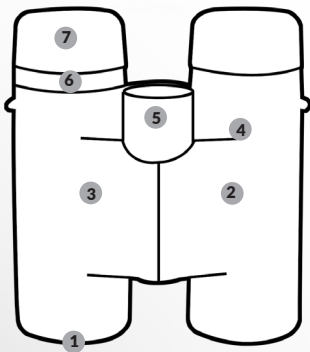

KEY FEATURES

1. 33mm XD (ED) fully coated objective lenses
2. Polycarbonate body
3. Tough rubber armour
4. Waterproof/nitrogen filled body
5. Responsive focus wheel
6. Fixable dioptre adjustment
7. Twist eyecups

SPECIFICATION

	8x33	10x33
Magnification	8x	10x
Objective lens diameter	33mm	33mm
Minimum focus distance	1.5m	1.5m
Field of view	8.0°	6.8°
Exit pupil diameter	4.1mm	3.3mm
Relative brightness	16.8	10.9
Twilight factor	16.4	18.2
Eye relief	15.0mm	15.0mm
Field of view at 1000m/yds	140m/yds	119m/yds

PHYSICAL DIMENSIONS

	8x33	10x33
Length	133mm	133mm
Width	126mm	126mm
Height	51mm	51mm
Weight	590g	590g

KEY ADVANTAGES

- 4 XD (ED) lenses (2 sets)
- Extremely low chromatic aberration
- Close focus (1.5m)
- KR coating repels dirt and residue
- Tough, light weight body
- Edge to edge sharpness
- Wide field of view
- Manufactured in Japan