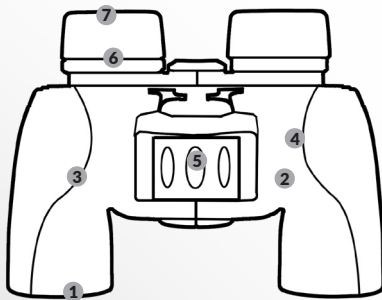

PHYSICAL DIMENSIONS

	SV25-8	SV25-10
Length	104mm	104mm
Width	108mm	108mm
Height	42mm	42mm
Weight	260g	260g

KEY ADVANTAGES

- Fully multi-coated optics
- Ergonomic, tactile design
- Very light weight body
- Ultra compact design
- KR coating repels dirt and residue
- Close focus (1.5m)
- High optical performance for a binocular at this price point
- Fully waterproof and nitrogen filled

KOWA **YF30** SERIES BINOCULARS

10
YEAR
WARRANTY

INCLUDED:
CASE
STRAP
END CAPS

PRODUCT VIDEO

KOWA YF30-6
6x Magnification

KOWA YF30-8
8x Magnification

KEY FEATURES

1. 30mm fully coated objective lenses
2. Compact lightweight polycarbonate body
3. Tough rubber armour ergonomic body
4. Waterproof/nitrogen filled body
5. Responsive focus wheel
6. Dioptre adjustment
7. Twist eyecups

SPECIFICATION

	YF30-6	YF30-8
Magnification	6x	8x
Objective lens diameter	30mm	30mm
Minimum focus distance	5.0m	5.0m
Field of view	8.0°	7.5°
Exit pupil diameter	5.0mm	3.8mm
Relative brightness	25.0	14.4
Twilight factor	13.4	15.5
Eye relief	20.0mm	16.0mm
Field of view at 1000m/yds	140m/yds	131m/yds

PHYSICAL DIMENSIONS

	YF30-6	YF30-8
Length	160mm	160mm
Width	114mm	114mm
Height	48mm	48mm
Weight	470g	475g

KEY ADVANTAGES

- Fully multi-coated optics
- Ergonomic, tactile design
- Very light weight body
- Ultra compact Porro-prism design
- KR coating repels dirt and residue
- Ideal for children
- High optical performance for a binocular at this price point
- Fully waterproof and nitrogen filled