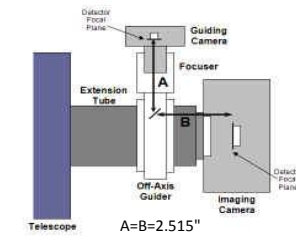

PLANEWAVE INSTRUMENTS
CDK17 SPACERS FOR STX CAMERAS

STX camera and MMOAG		10.24	remaining BF
Focuser racked in	3	7.24	
Focuser position (0-1.3")	0.7	6.54	
CCD Spacer 2.1 - 200361-2	2.1	4.44	
SecureFit 1/2" Spacer - 200377	0.5	3.94	
CCD SecureFit to MMOAG - 200394	0.55	3.39	
Monster MOAG	1.25	2.14	
MMOAG-STL-L	0.75	1.39	
STX Back Focus	1.39	0	

STX camera and MMOAG		10.24	remaining BF
Focuser racked in	3	7.24	
Focuser position (0-1.3")	0.45	6.79	
CCD Spacer 2.1 - 200361-2	2.1	4.69	
SecureFit 1/2" Spacer - 200377	0.5	4.19	
SecureFit 1/2" Spacer - 200377	0.5	3.69	
CCD SecureFit to MMOAG - 200394	0.55	3.14	
Monster MMOAG	1.25	1.89	
MMOAG-CFW	0.5	1.39	
SLT Back Focus	1.39	0	

STX camera and MMOAG		10.24	remaining BF
Focuser racked in	3	7.24	
Focuser position (0-1.3")	0.29	6.95	
CCD Spacer 2.1 - 200361-2	2.1	4.85	
CCD SecureFit to MMOAG - 200394	0.55	4.3	
AstroDon part - MMOAG	1.25	3.05	
AstroDon part - MMOAG-CFW-A	0.2	2.85	
SBIG Flat Adapter - 600337	0.2	2.65	
Filter Wheel, FW8	1.26	1.39	
SLX Back Focus	1.39	0