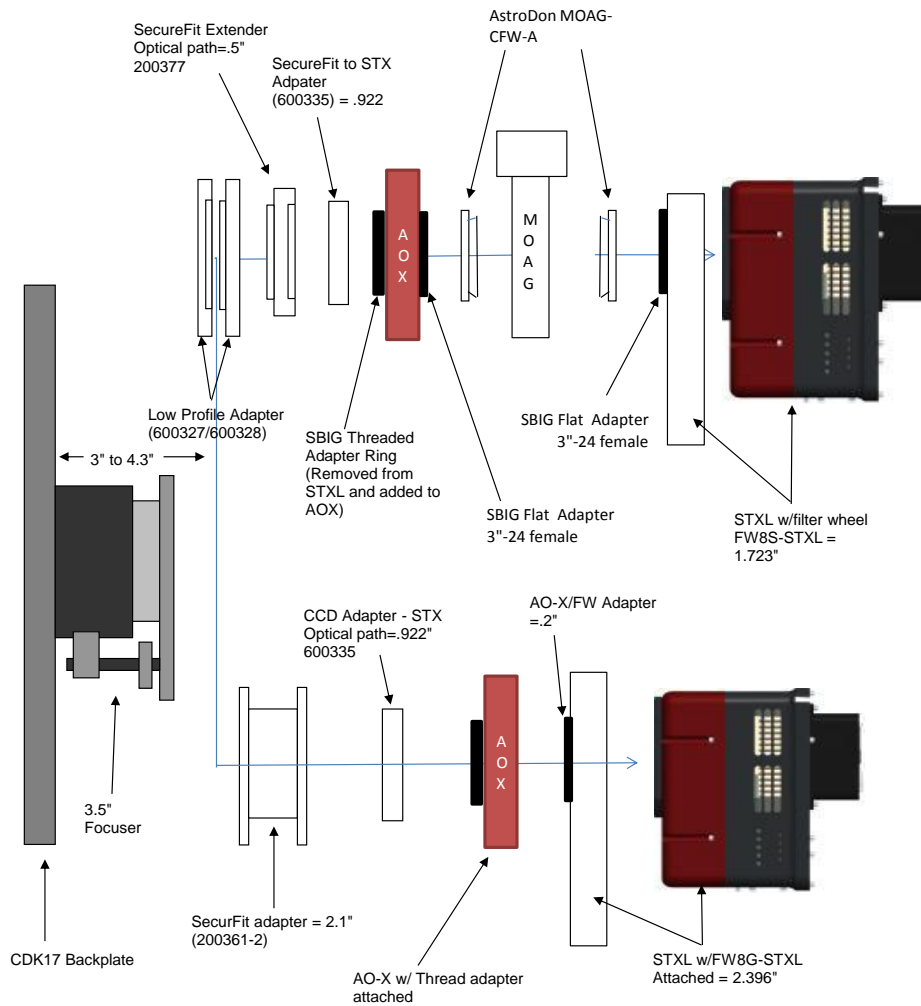

PLANEWAVE INSTRUMENTS
CDK17 SPACERS FOR STXL CAMERAS

STXL camera w standard FW and MMOAG	10.24	remaining BF
Focuser racked in	3	7.24
Focuser position (0-1.3")	0.365	6.875
Low profile adapters- 600327/600328	0.5	6.375
SecureFit Extender - 200377	0.5	5.875
CCD Adapter STX - 600335	0.922	4.953
AO-X	1.18	3.773
SBIG Flat Adapter (3"-24 female) - 600338	0.2	3.573
AstroDon MOAG-CFW-A	0.2	3.373
AstroDon - MMOAG	1.25	2.123
AstroDon MOAG-CFW-A	0.2	1.923
SBIG Flat Adapter (3"-24 female) - 600337	0.2	1.723
STXL w/filter wheel FW8S-STXL	1.723	0

STXL w/ Self Guiding FW	10.24	remaining BF
Focuser racked in	3	7.24
Focuser position (0-1.3")	0.242	6.998
SecureFit CCD Spacer - 200361-2	2.1	4.898
CCD Adapter STX - 600335	0.922	3.976
AO-X (w/ threaded adapter attached)	1.38	2.596
AO-X to FW adapter (SBIG)	0.2	2.396
STXL w/FW8G-STXL Attached	2.396	0