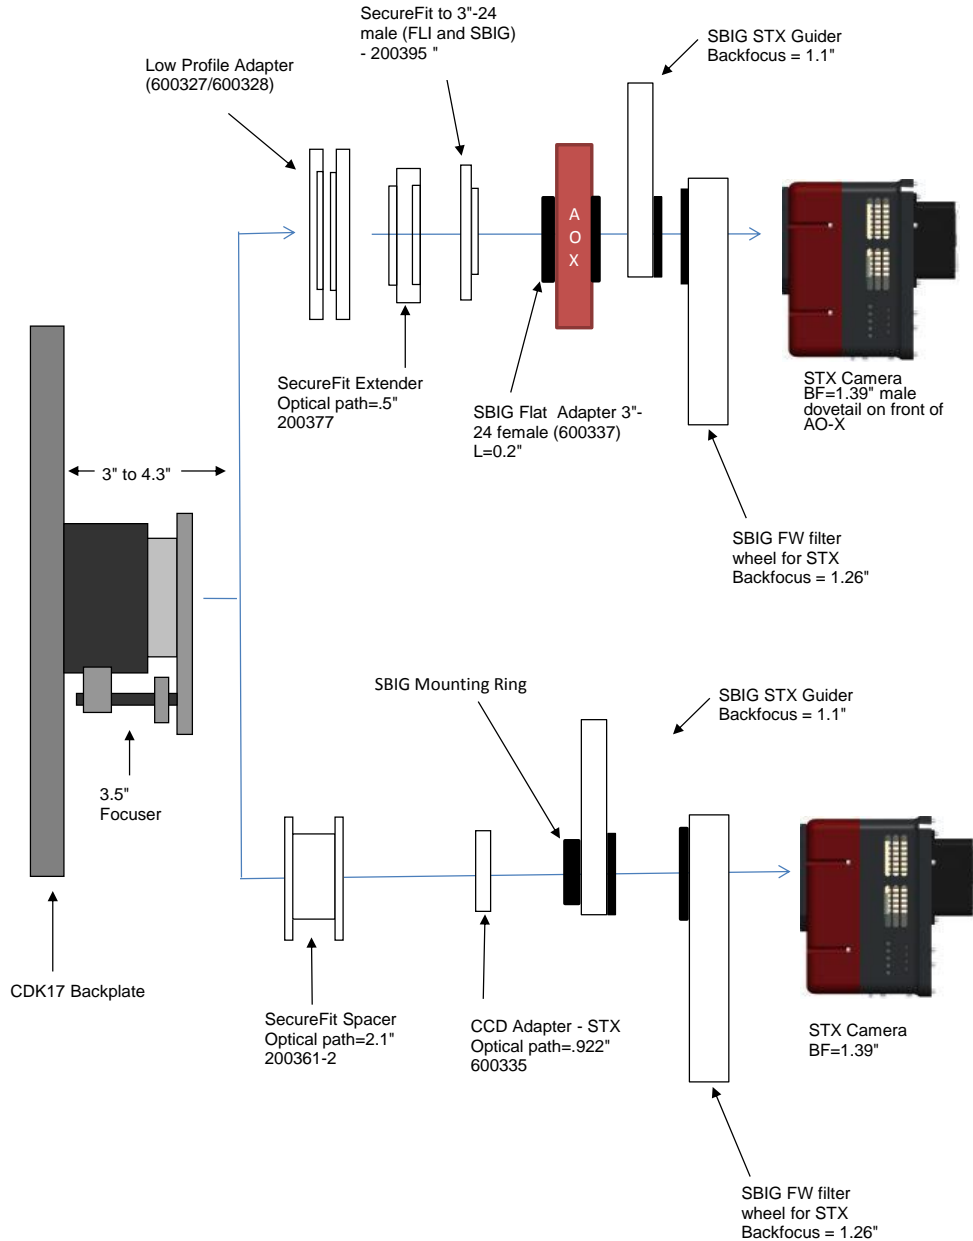

PLANEWAVE INSTRUMENTS
CDK17 SPACERS FOR STX CAMERAS with STX Guider

STX camera, AO-X, CFW, STX Guider		10.24 remaining BF
Focuser racked in	3	7.24
Focuser position (0-1.3")	0.66	6.58
Low Profile Adapter (focuser) - 600327	0.25	6.33
Low Profile Adapter (camera) - 600328	0.25	6.08
SecureFit Extender - 200377	0.5	5.58
CCD SecureFit 3-24 - 200395-3	0.25	5.33
SBIG Flat adapter 3"-24 - 600337	0.2	5.13
AO-X	1.18	3.95
AO-X to FW adapter (SBIG)	0.2	3.75
STX Guider	1.1	2.65
SBIG Filter Wheel	1.26	1.39
STX Back Focus	1.39	0

STX camera, CFW, STX Guider		10.24 remaining BF
Focuser racked in	3	7.24
Focuser position (0-1.3")	0.468	6.772
SecureFit Adapter 2.1 - 200361-2	2.1	4.672
STX/STXL to SecureFit adapter - 600335	0.922	3.75
STX Guider w/camera mounting ring attached	1.1	2.65
SBIG Filter Wheel	1.26	1.39
STX Back Focus	1.39	0

STX camera, CFW, STX Guider w/ IRF90		10.24 remaining BF
IRF 90 racked in	3.5	6.74
Focuser position (0-1.3")	0.39	6.35
SecureFit Adapter 2.1 - 200361-2	2.1	4.25
SecureFit to 3"-24 male (FLI and SBIG) - 200395-3	0.25	4
SBIG Flat Adapter (3"-24 female) - 600337	0.25	3.75
STX Guider	1.1	2.65
SBIG Filter Wheel	1.26	1.39
STX Back Focus	1.39	0