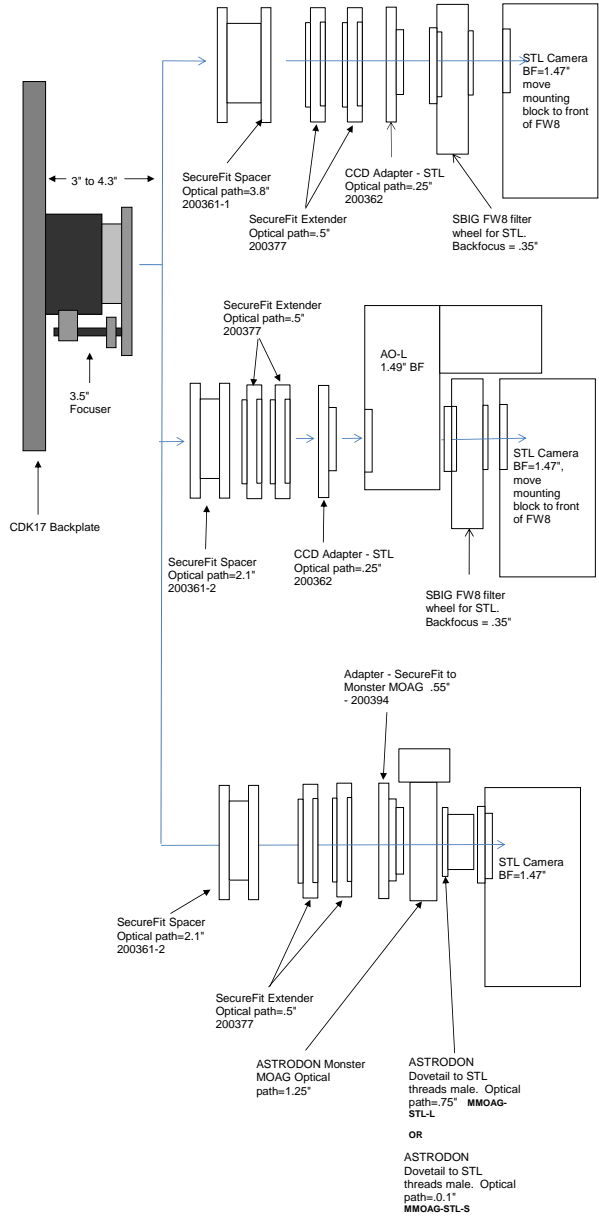

PLANEWAVE INSTRUMENTS
CDK 17 SPACERS FOR STL CAMERAS

STL w/ FW8	10.24	remaining BF
Focuser racked in	3	7.24
Focuser position (0-1.3")	0.37	6.87
CCD Spacer 3.8" - 200361-1	3.8	3.07
CCD SecureFit Extender - 200377	0.5	2.57
CCD SecureFit Extender - 200377	0.5	2.07
CCD Adapter STL - 200362	0.25	1.82
FW8	0.35	1.47
SLT Back Focus	1.47	0

STL w/ FW8 and AO-L	10.24	remaining BF
Focuser racked in	3	7.24
Focuser position (0-1.3")	0.58	6.66
CCD Spacer 2.1 - 200361-2	2.1	4.56
CCD SecureFit Extender - 200377	0.5	4.06
CCD SecureFit Extender - 200377	0.5	3.56
CCD Adapter STL - 200362	0.25	3.31
AO-L	1.49	1.82
FW8	0.35	1.47
SLT Back Focus	1.47	0

STL camera and MMOAG	10.24	remaining BF
Focuser racked in	3	7.24
Focuser position (0-1.3")	0.62	6.62
CCD Spacer 2.1 - 200361-2	2.1	4.52
SecureFit 1/2" Spacer - 200377	0.5	4.02
CCD SecureFit to MMOAG - 200394	0.55	3.47
Monster MOAG	1.25	2.22
MMOAG-STL-L	0.75	1.47
SLT Back Focus	1.47	0

STL camera and MMOAG	10.24	remaining BF
Focuser racked in	3	7.24
Focuser position (0-1.3")	0.77	6.47
CCD Spacer 2.1 - 200361-2	2.1	4.37
SecureFit 1/2" Spacer - 200377	0.5	3.87
SecureFit 1/2" Spacer - 200377	0.5	3.37
CCD SecureFit to MMOAG - 200394	0.55	2.82
AstroDon part - MMOAG	1.25	1.57
AstroDon part - MMOAG-STL-S	0.1	1.47
SLT Back Focus	1.47	0