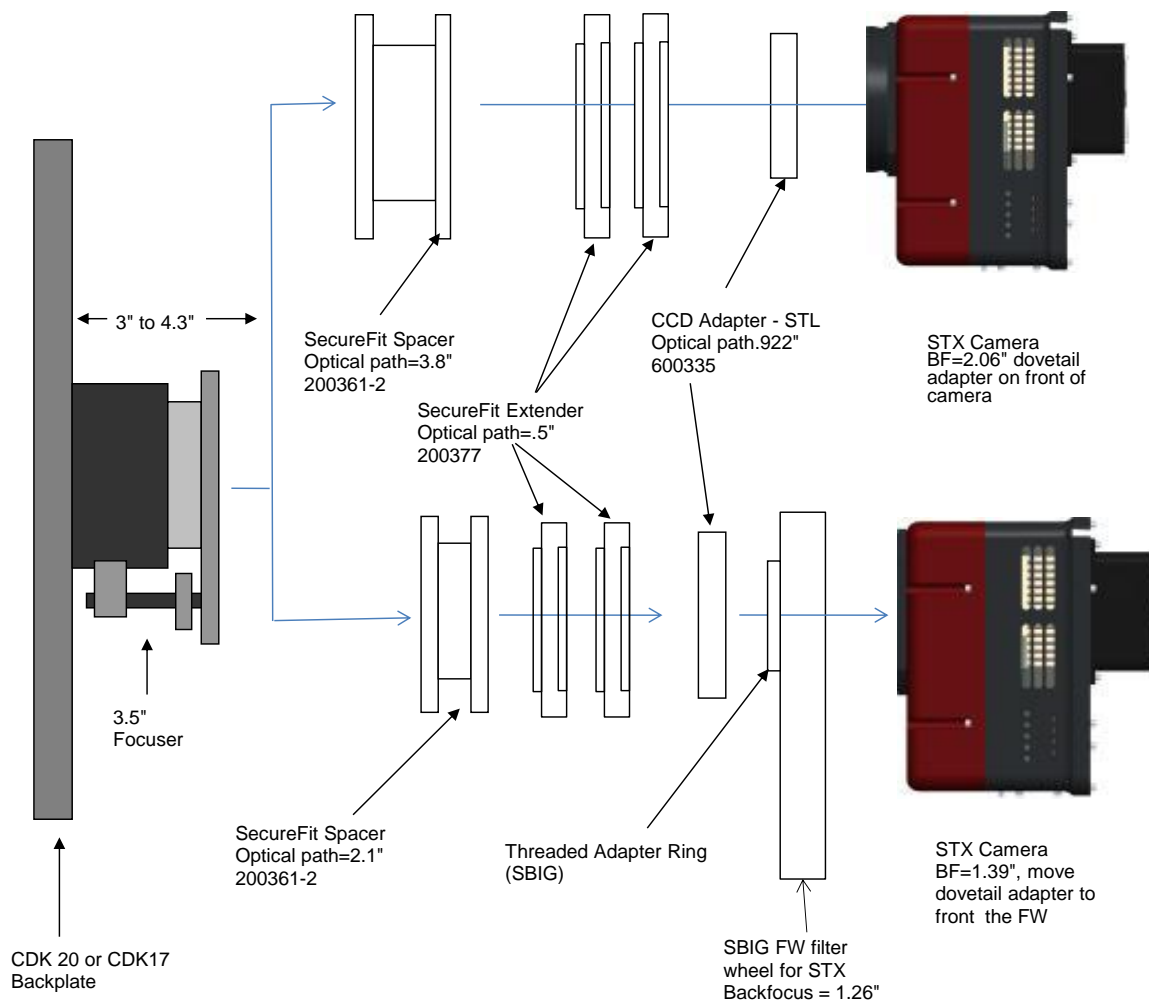

PLANEWAVE INSTRUMENTS
CDK17 SPACERS FOR STX CAMERAS

STX	10.24 remaining BF	
Focuser racked in	3	7.24
Focuser position (0-1.3") 200340	0.628	6.612
CCD Spacer 3.8" - 200361-1	3.8	2.812
CCD SecureFit Extender - 200377	0.5	2.312
CCD Adapter STX - 600335	0.922	1.39
STX Back Focus w/threaded adapter ring attached	1.39	0

STX w/ IRF90	10.24 remaining BF	
IR90 (raked in) 600180	3.5	6.74
Focus Position (0-1.3")	0.628	6.112
SecureFit 3.8" Adapter - 200361-1	3.8	2.312
CCD Adapter STX - 600335	0.922	1.39
SBIG STX 16803	1.39	0

STX w/ FW	10.24 remaining BF	
Focuser racked in	3	7.24
Focuser position (0-1.3")	0.568	6.672
CCD Spacer 2.1 - 200361-2	2.1	4.572
SecureFit Extender - 200377	0.5	4.072
SecureFit Extender - 200377	0.5	3.572
CCD Adapter STX - 600335	0.922	2.65
Filter Wheel w/threaded adapter ring attached	1.26	1.39
STX Back Focus	1.39	0