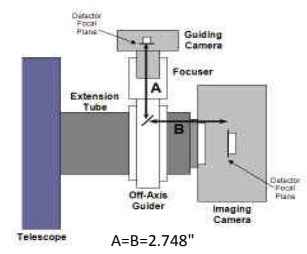

PLANEWAVE INSTRUMENTS
CDK17 SPACERS FOR STXL CAMERAS

STXL camera w standard FW and MMOAG	10.24	remaining BF
Focuser racked in	3	7.24
Focuser position (0-1.3")	0.365	6.875
Low profile adapters- 600327/600328	0.5	6.375
SecureFit Extender - 200377	0.5	5.875
CCD Adapter STX - 600335	0.922	4.953
AO-X	1.18	3.773
SBIG Flat Adapter (3"-24 female) - 600338	0.2	3.573
AstroDon MOAG-CFW-A	0.2	3.373
AstroDon - MMOAG	1.25	2.123
AstroDon MOAG-CFW-A	0.2	1.923
SBIG Flat Adapter (3"-24 female) - 600337	0.2	1.723
STXL w/filter wheel FW8S-STXL	1.723	0

STXL w/ Self Guiding FW	10.24	remaining BF
Focuser racked in	3	7.24
Focuser position (0-1.3")	0.242	6.998
SecureFit CCD Spacer - 200361-2	2.1	4.898
CCD Adapter STX - 600335	0.922	3.976
AO-X (w/ threaded adapter attached)	1.38	2.596
AO-X to FW adapter (SBIG)	0.2	2.396
STXL w/FW8G-STXL Attached	2.396	0