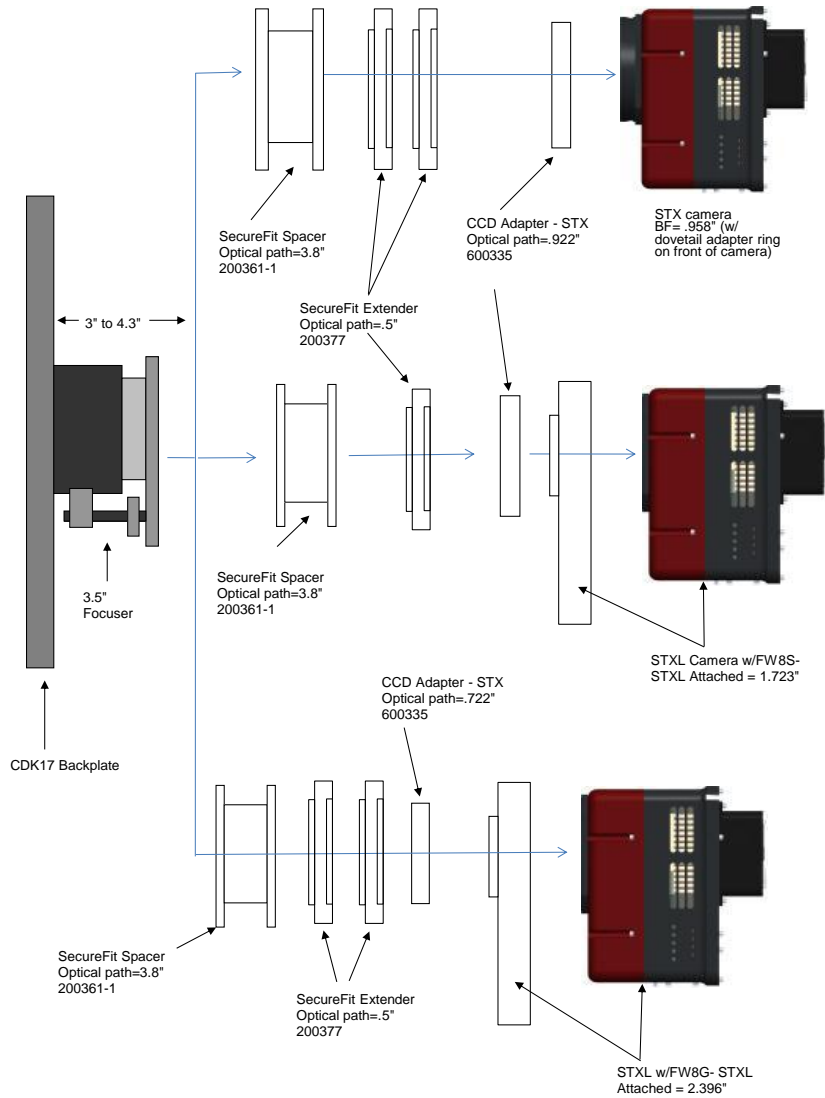

PLANEWAVE INSTRUMENTS
CDK17 SPACERS FOR STXL CAMERAS

STXL		10.24 remaining BF
Focuser (200340) racked in	3	7.24
Focuser position (0-1.3")	0.76	6.48
CCD Spacer 3.5" - 200361-1	3.8	2.68
CCD SecureFit Extender - 200377	0.5	2.18
CCD SecureFit Extender - 200377	0.5	1.68
CCD Adapter STX - 600335	0.722	0.958
STXL Back Focus w/threaded adapter ring attached	0.958	0

STXL & IRF90		10.24 remaining BF
IRF90 - 600180	3.5	6.74
Focuser position (0-1.3")	0.56	6.18
CCD Spacer 3.5" - 200361-1	3.8	2.38
CCD SecureFit Extender - 200377	0.5	1.88
CCD Adapter STX - 600335	0.922	0.958
STXL Back Focus w/threaded adapter ring attached	0.958	0

STXL w/ Standard FW		10.24 remaining BF
Focuser (200340) racked in	3	7.24
Focuser position (0-1.3")	0.495	6.745
SecureFit CCD Spacer - 200361-1	3.8	2.945
SecureFit Extender - 200377	0.5	2.445
CCD Adapter STX - 600335	0.722	1.723
STXL Camera w/FW8S-STXL Attached	1.723	0

STXL w/ Standard FW & IRF90		10.24 remaining BF
Focuser (600180) racked in	3.5	6.74
Focuser position (0-1.3")	0.495	6.245
SecureFit CCD Spacer - 200361-1	3.8	2.445
CCD Adapter STX - 600335	0.722	1.723
STXL Camera w/FW8S-STXL Attached	1.723	0

STXL w/ Self Guiding FW		10.24 remaining BF
Focuser (200340) racked in	3	7.24
Focuser position (0-1.3")	0.322	6.918
SecureFit CCD Spacer - 200361-1	3.8	3.118
CCD Adapter STX - 600335	0.722	2.396
STXL w/FW8G-STXL Attached	2.396	0

STXL w/ Self Guiding FW & IRF90		10.24 remaining BF
Focuser (600180) racked in	3.5	6.74
Focuser position (0-1.3")	0.522	6.218
SecureFit CCD Spacer - 200361-2	2.1	4.118
SecureFit Extender - 200377	0.5	3.618
SecureFit Extender - 200377	0.5	3.118
CCD Adapter STX - 600335	0.722	2.396
STXL w/FW8G-STXL Attached	2.396	0