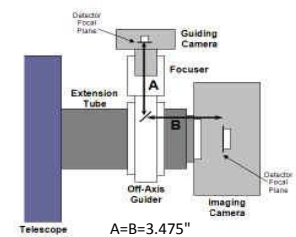

PLANEWAVE INSTRUMENTS
CDK17 SPACERS FOR STX CAMERAS

STX camera and MMOAG		10.24	remaining BF
Focuser racked in	3	7.24	
Focuser position (0-1.3")	0.7	6.54	
CCD Spacer 2.1 - 200361-2	2.1	4.44	
SecureFit 1/2" Spacer - 200377	0.5	3.94	
CCD SecureFit to MMOAG - 200394	0.55	3.39	
Monster MOAG	1.25	2.14	
MMOAG-STL-L	0.75	1.39	
STX Back Focus	1.39	0	

STX camera and MMOAG		10.24	remaining BF
Focuser racked in	3	7.24	
Focuser position (0-1.3")	0.45	6.79	
CCD Spacer 2.1 - 200361-2	2.1	4.69	
SecureFit 1/2" Spacer - 200377	0.5	4.19	
SecureFit 1/2" Spacer - 200377	0.5	3.69	
CCD SecureFit to MMOAG - 200394	0.55	3.14	
Monster MMOAG	1.25	1.89	
MMOAG-CFW	0.5	1.39	
SLT Back Focus	1.39	0	

STX camera and MMOAG		10.24	remaining BF
Focuser racked in	3	7.24	
Focuser position (0-1.3")	0.29	6.95	
CCD Spacer 2.1 - 200361-2	2.1	4.85	
CCD SecureFit to MMOAG - 200394	0.55	4.3	
AstroDon part - MMOAG	1.25	3.05	
AstroDon part - MMOAG-CFW-A	0.2	2.85	
SBIG Flat Adapter - 600337	0.2	2.65	
Filter Wheel, FW8	1.26	1.39	
SLX Back Focus	1.39	0