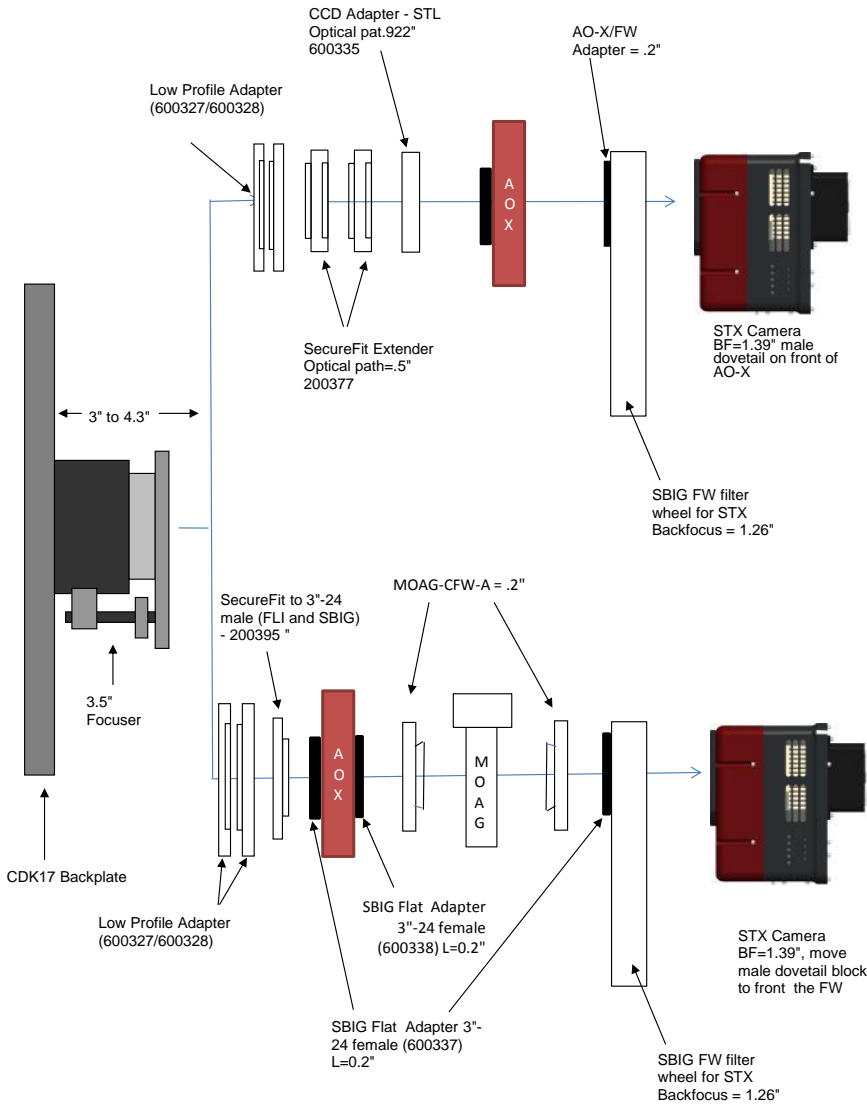

PLANEWAVE INSTRUMENTS
CDK17 SPACERS FOR STX CAMERAS