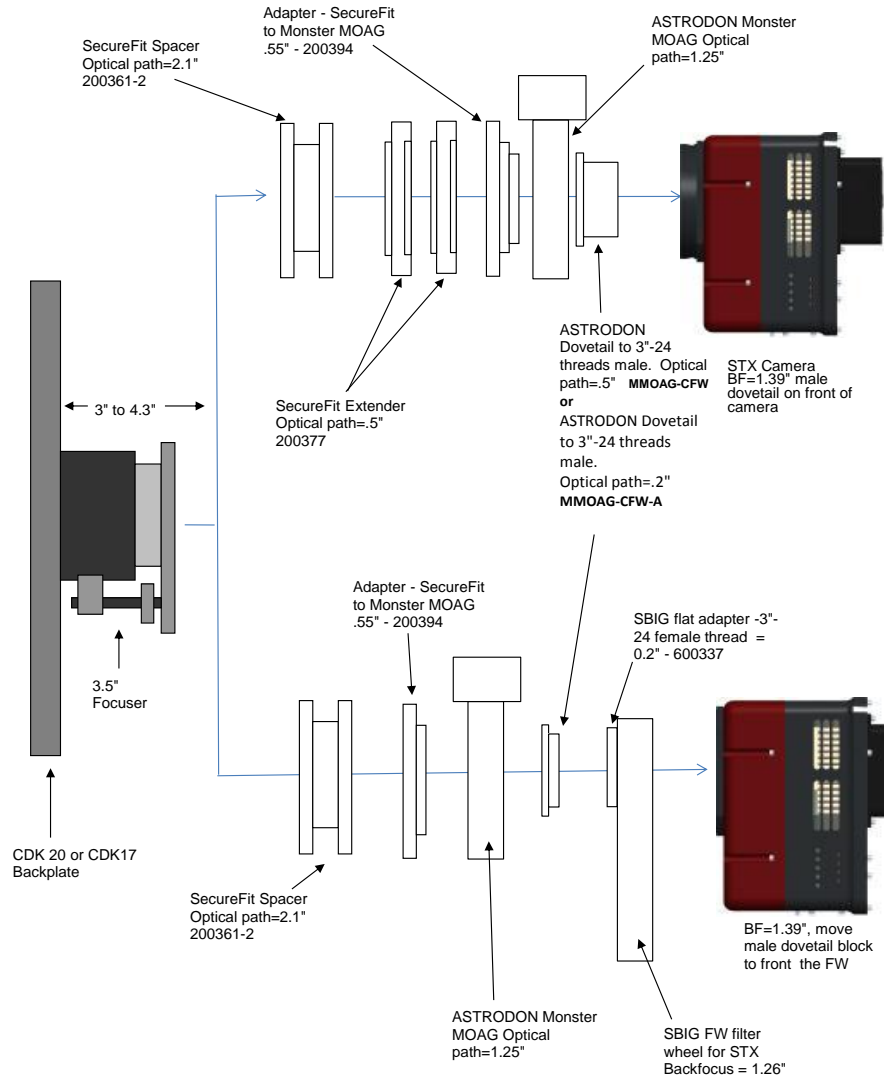

PLANEWAVE INSTRUMENTS
CDK17 SPACERS FOR STX CAMERAS

STX camera and MMOAG		10.24	remaining BF
Focuser racked in	3	7.24	
Focuser position (0-1.3")	0.7	6.54	
CCD Spacer 2.1 - 200361-2	2.1	4.44	
SecureFit 1/2" Spacer - 200377	0.5	3.94	
CCD SecureFit to MMOAG - 200394	0.55	3.39	
Monster MOAG	1.25	2.14	
MMOAG-STL-L	0.75	1.39	
STX Back Focus	1.39	0	

STX camera and MMOAG		10.24	remaining BF
Focuser racked in	3	7.24	
Focuser position (0-1.3")	0.45	6.79	
CCD Spacer 2.1 - 200361-2	2.1	4.69	
SecureFit 1/2" Spacer - 200377	0.5	4.19	
SecureFit 1/2" Spacer - 200377	0.5	3.69	
CCD SecureFit to MMOAG - 200394	0.55	3.14	
Monster MMOAG	1.25	1.89	
MMOAG-CFW	0.5	1.39	
SLT Back Focus	1.39	0	

STX camera and MMOAG		10.24	remaining BF
Focuser racked in	3	7.24	
Focuser position (0-1.3")	0.29	6.95	
CCD Spacer 2.1 - 200361-2	2.1	4.85	
CCD SecureFit to MMOAG - 200394	0.55	4.3	
AstroDon part - MMOAG	1.25	3.05	
AstroDon part - MMOAG-CFW-A	0.2	2.85	
SBIG Flat Adapter - 600337	0.2	2.65	
Filter Wheel, FW8	1.26	1.39	
SLX Back Focus	1.39	0