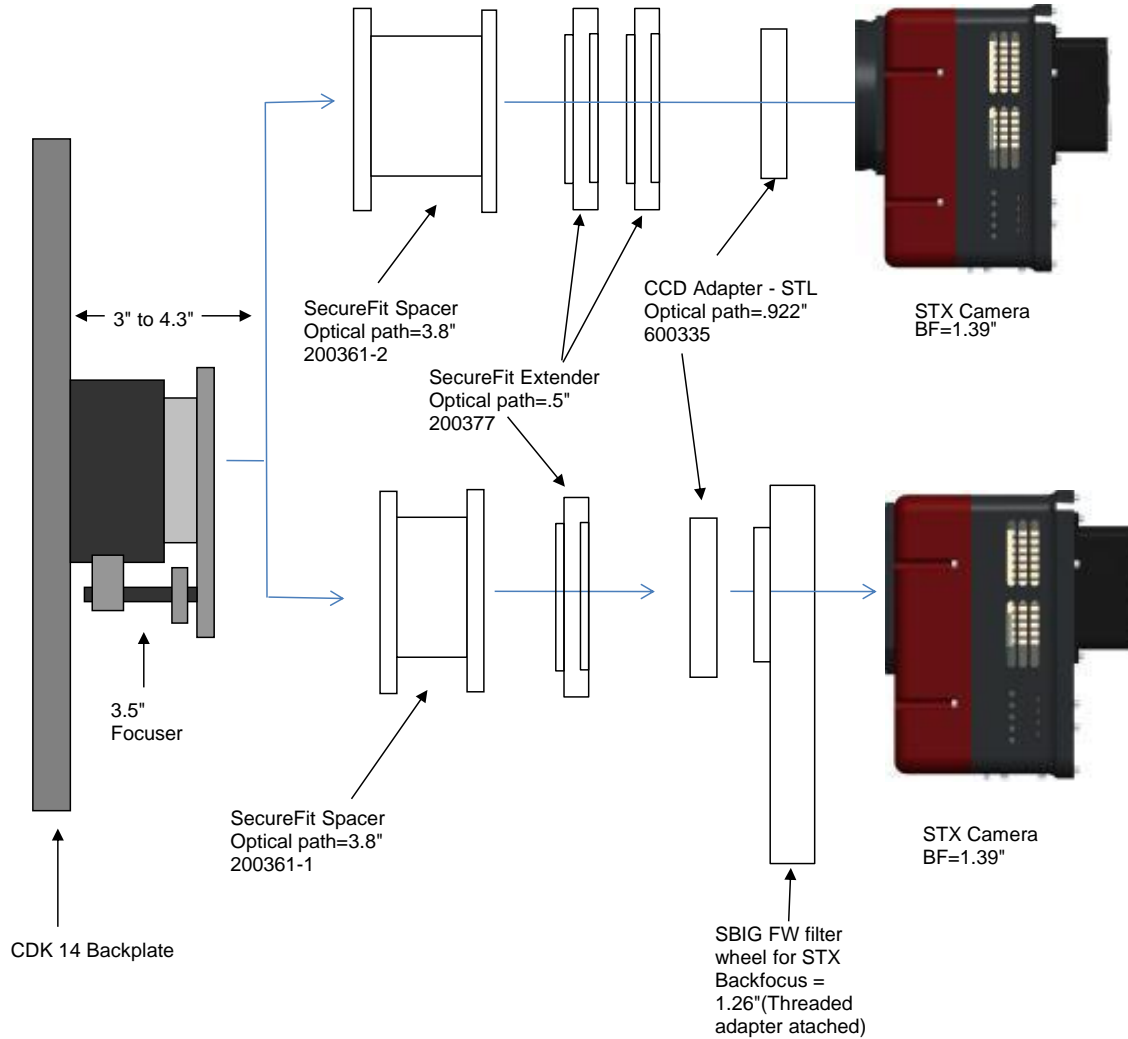

PLANEWAVE INSTRUMENTS  
CDK14 SPACERS FOR STX CAMERAS

STX	11.09 remaining BF	
Focuser racked in	3	8.09
Focuser position (0-1.3")	0.278	7.812
CCD Spacer 4.5" - 200361-3	4.5	3.312
CCD SecureFit Extender - 200377	0.5	2.812
CCD SecureFit Extender - 200377	0.5	2.312
CCD Adapter STX - 600335	0.922	1.39
STX Back Focus w/ mounting adapter	1.39	0

STX w/ FW	11.09 remaining BF	
Focuser racked in	3	8.09
Focuser position (0-1.3")	0.218	7.872
CCD Spacer 3.8" - 200361-1	3.8	4.072
SecureFit Extender - 200377	0.5	3.572
CCD Adapter STX - 600335	0.922	2.65
Filter Wheel (w/threaded adapter ring attached)	1.26	1.39
STX Back Focus	1.39	0