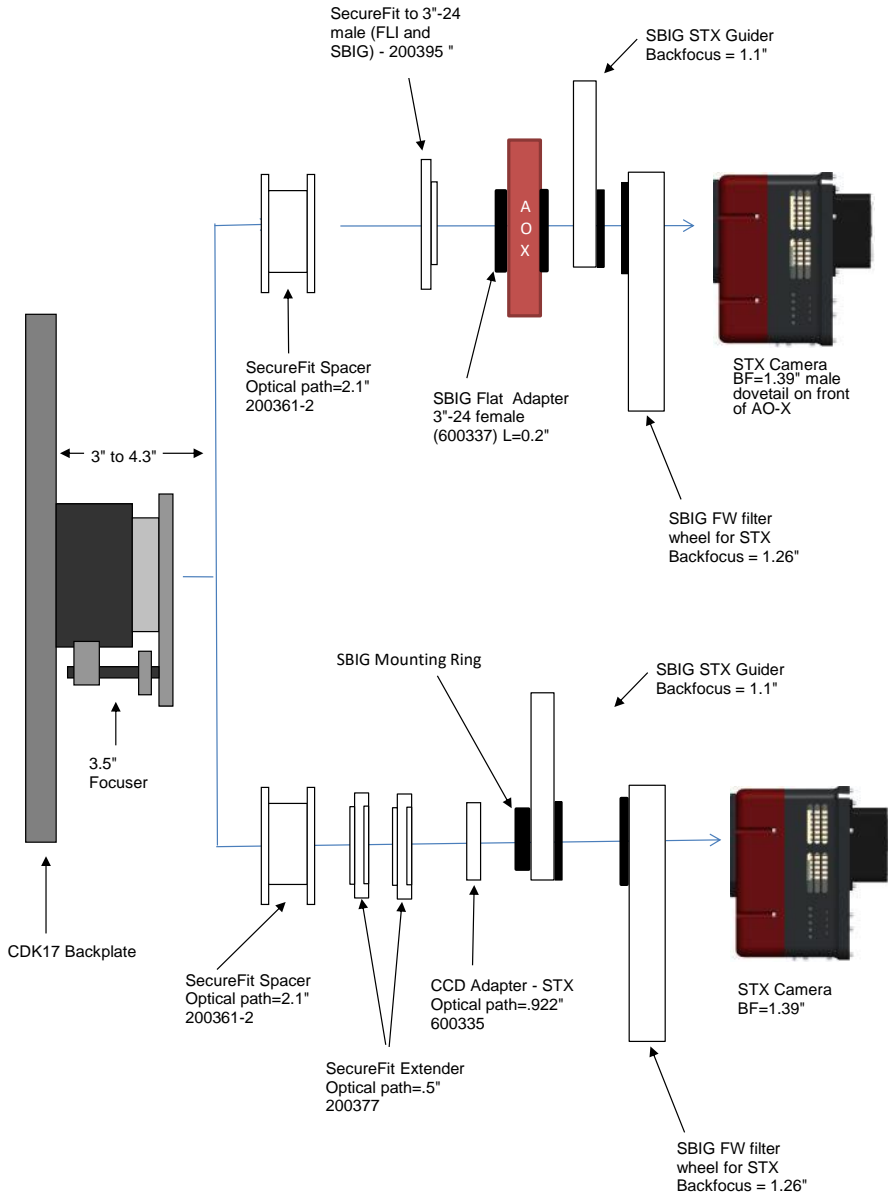

PLANEWAVE INSTRUMENTS
CDK14 SPACERS FOR STX CAMERAS with STX Guider

STX camera, AO-X, CFW, STX Guider	11.09 remaining BF	
Focuser racked in	3	8.09
Focuser position (0-1.3")	0.41	7.68
SecureFit Adapter 2.1 - 200361-2	2.1	5.58
CCD SecureFit 3-24 - 200395-3	0.25	5.33
SBIG Flat adapter 3"-24 - 600337	0.2	5.13
AO-X	1.18	3.95
AO-X to FW adapter (SBIG)	0.2	3.75
STX Guider	1.1	2.65
SBIG Filter Wheel	1.26	1.39
STX Back Focus	1.39	0

STX camera, AO-X, CFW, STX Guider w/IRF90	11.09 remaining BF	
IRF 90 Focuser racked in	3.5	7.59
Focuser position (0-1.3")	0.468	7.122
Low Profile Adapter (focuser) - 600327	0.25	6.872
Low Profile Adapter (camera) - 600328	0.25	6.622
SecureFit Extender - 200377	0.5	6.122
STX/STXL to SecureFit adapter - 600335	0.992	5.13
AO-X w/camera mounting ring attached	1.18	3.95
AO-X to FW adapter (SBIG)	0.2	3.75
STX Guider	1.1	2.65
SBIG Filter Wheel	1.26	1.39
STX Back Focus	1.39	0

STX camera, CFW, STX Guider	11.09 remaining BF	
Focuser racked in	3	8.09
Focuser position (0-1.3")	0.318	7.772
SecureFit Adapter 2.1 - 200361-2	2.1	5.672
SecureFit Extender - 200377	0.5	5.172
SecureFit Extender - 200377	0.5	4.672
STX/STXL to SecureFit adapter - 600335	0.922	3.75
STX Guider w/camera mounting ring attached	1.1	2.65
SBIG Filter Wheel	1.26	1.39
STX Back Focus	1.39	0

STX camera, CFW, STX Guider w/ IRF90	11.09 remaining BF	
IRF 90 racked in	3.5	7.59
Focuser position (0-1.3")	0.74	6.85
SecureFit Adapter 2.1 - 200361-2	2.1	4.75
SecureFit Extender - 200377	0.5	4.25
SecureFit to 3"-24 male (FLI and SBIG) - 200395-3	0.25	4
SBIG Flat Adapter (3"-24 female) - 600337	0.25	3.75
STX Guider	1.1	2.65
SBIG Filter Wheel	1.26	1.39
STX Back Focus	1.39	0