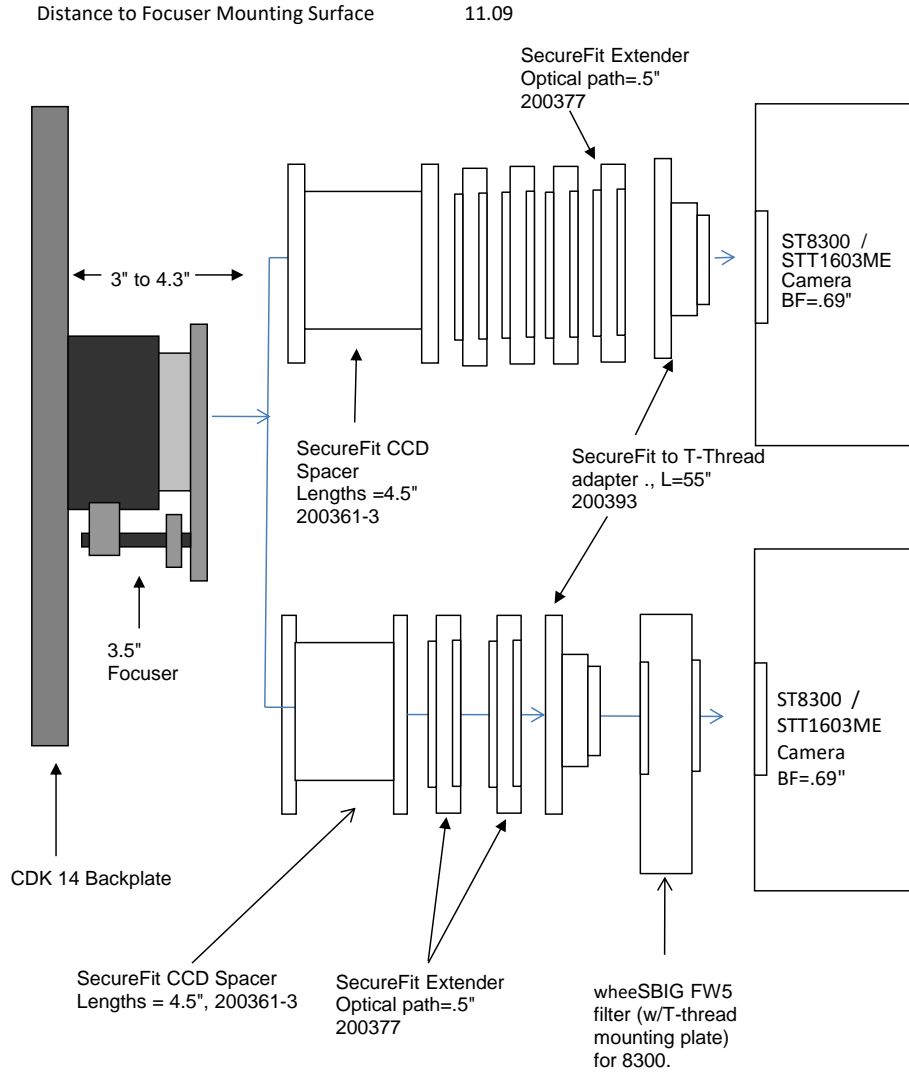

PLANEWAVE INSTRUMENTS
CDK14 SECUREFIT SPACERS FOR ST8300/STT-1603ME CAMERAS

ST8300 Camera Alone		11.09 remaining BF
Focuser racked in	3	8.09
Focuser position (0-1.3")	0.35	7.74
CCD Spacer 4.5- 200361-3	4.5	3.24
CCD SecureFit Extender - 200377	0.5	2.74
CCD SecureFit Extender - 200377	0.5	2.24
CCD SecureFit Extender - 200377	0.5	1.74
CCD SecureFit Extender - 200377	0.5	1.24
SecureFit to T-Thread - 200393	0.55	0.69
STT Back Focus	0.69	0

ST8300 Camera FW8 or FW5 for 8300		11.09 remaining BF
Focuser racked in	3	8.09
Focuser position (0-1.3")	0.56	7.53
CCD Spacer 3.8 - 200361-1	4.5	3.03
CCD SecureFit Extender - 200377	0.5	2.53
CCD SecureFit Extender - 200377	0.5	2.03
SecureFit to T-Thread - 200393	0.55	1.48
FW5 or 8 for 8300, Back Focus=.79"	0.79	0.69
STT Back Focus	0.69	0