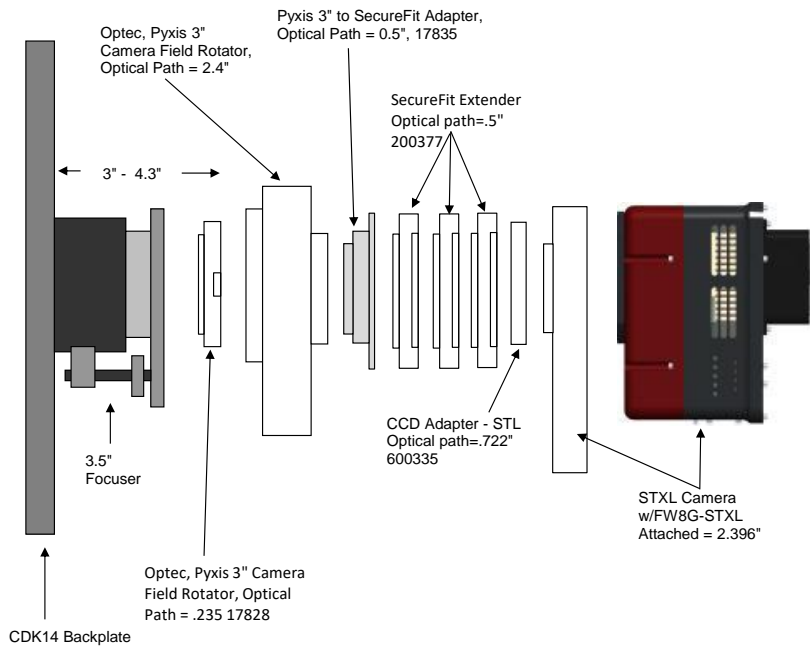

CDK14- OPTICAL TRAIN: for SBIG STXL CAMERA & IMAGE ROTATORS

Distance to Focuser Mounting Surface 11.09

STXL Self-Guiding FW, Pyxis	11.09	remaining BF
Focuser (racked in)	3	8.09
Focus position (0 to 1.3")	0.337	7.753
PW 14/17/20 to Optec-3600 dovetail adapter - 17828	0.235	7.518
Optec Pyxis 3" Camera Rotator	2.4	5.118
Optec Pyxis 3" to SecureFit Adapter - 17835	0.5	4.618
SecureFit Spacer (200377)	0.5	4.118
SecureFit Spacer (200377)	0.5	3.618
SecureFit Spacer (200377)	0.5	3.118
CCD Adapter STX - 600335	0.722	2.396
STXL Camera w/FW8G-STXL Attached	2.396	0