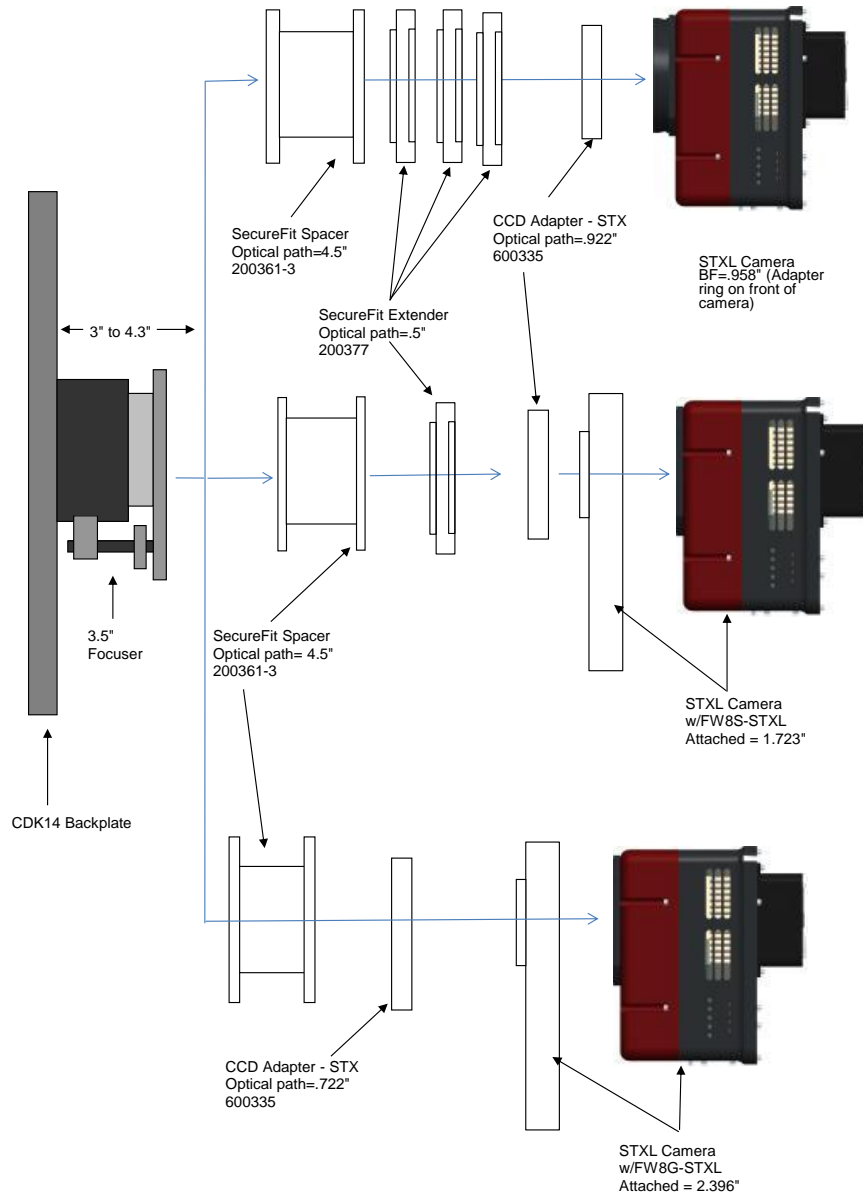

PLANEWAVE INSTRUMENTS
CDK14 SPACERS FOR STXL CAMERAS

STXL		11.09 remaining BF
Focuser (200340) racked in	3	8.09
Focuser position (0-1.3")	0.21	7.88
SecureFit CCD Spacer - 200361-3	4.5	3.38
CCD SecureFit Extender - 200377	0.5	2.88
CCD SecureFit Extender - 200377	0.5	2.38
CCD SecureFit Extender - 200377	0.5	1.88
CCD Adapter STX - 600335	0.922	0.958
STXL Back Focus w/ threaded adapter ring attached	0.958	0

STXL w/ Standard FW		11.09 remaining BF
Focuser (200340) racked in	3	8.09
Focuser position (0-1.3")	0.645	7.445
SecureFit CCD Spacer - 200361-3	4.5	2.945
SecureFit Extender - 200377	0.5	2.445
CCD Adapter STX - 600335	0.722	1.723
STXL Camera w/FW8S-STXL Attached	1.723	0

STXL w/ Standard FW & IRF0		11.09 remaining BF
Focuser (600180) racked in	3.5	7.59
Focuser position (0-1.3")	0.345	7.245
SecureFit CCD Spacer - 200361-3	3.8	3.445
SecureFit Extender - 200377	0.5	2.945
SecureFit Extender - 200377	0.5	2.445
CCD Adapter STX - 600335	0.722	1.723
STXL Camera w/FW8S-STXL Attached	1.723	0

STXL w/ Self Guiding FW		11.09 remaining BF
Focuser racked in	3	8.09
Focuser position (0-1.3")	0.472	7.618
SecureFit CCD Spacer - 200361-3	4.5	3.118
CCD Adapter STX - 600335	0.722	2.396
STXL Camera w/FW8G-STXL Attached	2.396	0

STXL w/ Self Guiding FW & IRF90		11.09 remaining BF
Focuser (600180) racked in	3.5	7.59
Focuser position (0-1.3")	0.672	6.918
SecureFit CCD Spacer - 200361-1	3.8	3.118
CCD Adapter STX - 600335	0.722	2.396
STXL Camera w/FW8G-STXL Attached	2.396	0