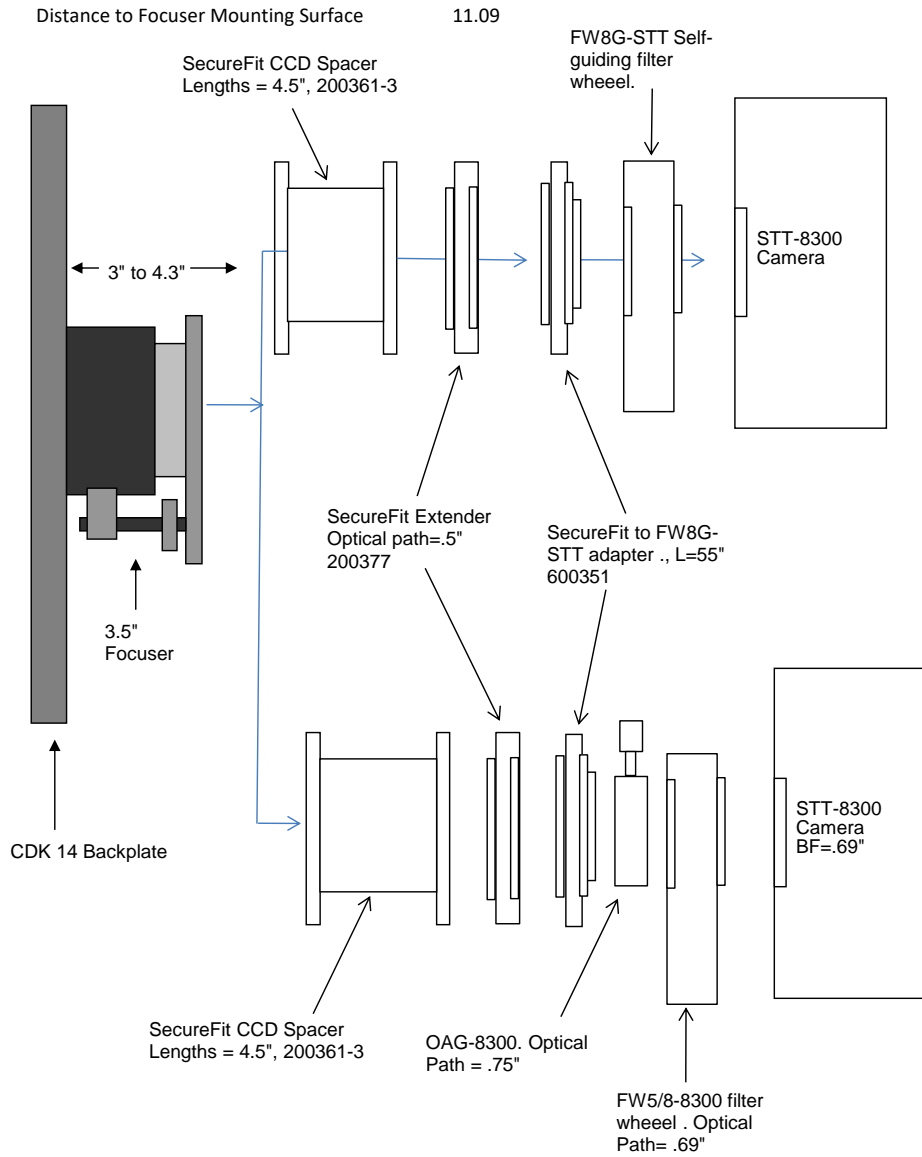

PLANEWAVE INSTRUMENTS
CDK14 SECUREFIT SPACERS FOR STT CAMERAS

STT8300 Camera w/ Self Guiding Filter Wheel	11.09 remaining BF	
Focuser racked in	3	8.09
Focuser position (0-1.3")	0.412	7.678
SecureFit Spacer 4.5- 200361-3	4.5	3.178
CCD SecureFit Extender - 200377	0.5	2.678
SecureFit to FW8G-STT - 600351	0.55	2.128
FW8G-SST attached to STT-8300 Camera	2.128	0

STT8300 Camera w/Filter Wheel, OAG8300	11.09 remaining BF	
Focuser racked in	3	8.09
Focuser position (0-1.3")	0.31	7.78
SecureFit Spacer 4.5- 200361-3	4.5	3.28
CCD SecureFit Extender - 200377	0.5	2.78
SecureFit to FW8G-STT - 600351	0.55	2.23
OAG-8300	0.75	1.48
FW5-8300 / FW8-8300	0.79	0.69
STT-8300 Camera	0.69	0

STT Camera, FW8G-STT, OA-8T	11.09 remaining BF	
Focuser racked in - 200340	3	8.09
Focus position	0.721	7.369
SecureFit - 200361-2	2.1	5.269
Securefit extender - 200377	0.5	4.769
T-thread adapter - 200393	0.55	4.219
AO-8T w/t-thread adapter plate	2.091	2.128
FW8G-STT attached to STT camera	2.128	0