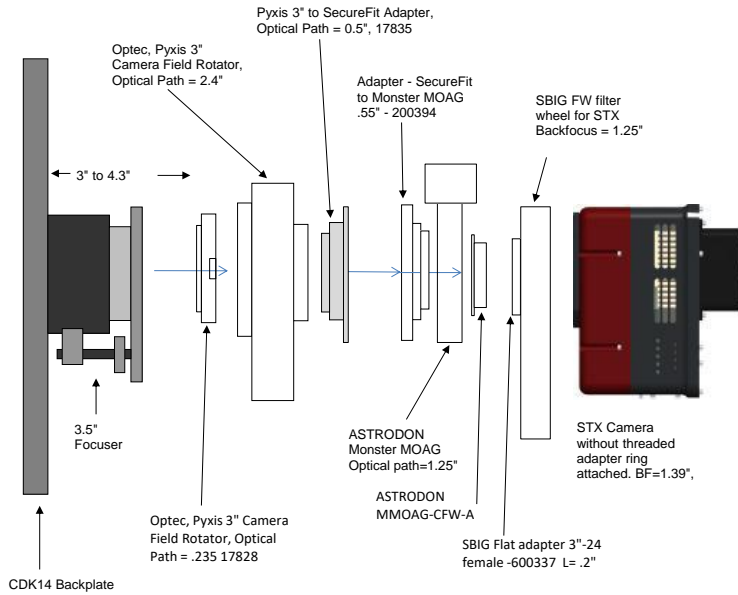

STL CCD, Pyxis & MMOAG		11.09 remaining BF
Focuser (racked in)	3	8.09
Focus position (0 to 1.3")	0.595	7.495
PW 14/17/20 to Optec-3600 dovetail adapter - 17828	0.235	7.26
Optec Pyxis 3 inch Camera Rotator	2.4	4.86
Optec Pyxis 3 inch to SecureFit Adapter - 17835	0.5	4.36
Adapter SecureFit to Monster MOAG - 200394	0.55	3.81
Monster MOAG - MMOAG	1.25	2.56
AstroDon Adapter - MMOAG-SLT-M	0.5	2.06
SBIG STX Camera with threaded adapter ring attached	2.06	0

STL CCD, FW8, Pyxis & MMOAG		11.09 remaining BF
Focuser (racked in)	3	8.09
Focus position (0 to 1.3")	0.115	7.975
PW 14/17/20 to Optec-3600 dovetail adapter - 17828	0.235	7.74
Optec Pyxis 3 inch Camera Rotator	2.4	5.34
Optec Pyxis 3 inch to SecureFit Adapter - 17835	0.5	4.84
Adapter SecureFit to Monster MOAG - 200394	0.55	4.29
Monster MOAG - MMOAG	1.25	3.04
AstroDon Adapter - MMOAG-CFW-A	0.2	2.84
SBIG Flat adapter 3 inch-24 female - 600337	0.2	2.64
SBIG FW8 Filter Wheel	1.25	1.39
SBIG STX Camera without threaded adapter ring	1.39	0