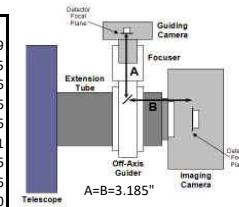

CDK14- OPTICAL TRAIN: for SBIG STX BODY, AND MMOAG

Distance to Focuser Mounting Surface 11.09

STX and FW		11.09 remaining BF
Focuser (racked in)	3	8.09
Focus position (0 to 1.3")	0.218	7.872
SecureFit CCD Spacer - 200361-1	3.8	4.072
SecureFit Extender - 200377	0.5	3.572
CCD Adapter - STL - 600335	0.922	2.65
SBIG FW STX (w/ threaded adapter ring attached)	1.26	1.39
STX Camera	1.39	0

STL CCD, Pyxis & MMOAG		11.09 remaining BF
Focuser (racked in)	3	8.09
Focus position (0 to 1.3")	0.595	7.495
PW 14/17/20 to Optec-3600 dovetail adapter - 17828	0.235	7.26
Optec Pyxis 3 inch Camera Rotator	2.4	4.86
Optec Pyxis 3 inch to SecureFit Adapter - 17835	0.5	4.36
Adapter SecureFit to Monster MOAG - 200394	0.55	3.81
Monster MOAG - MMOAG	1.25	2.56
AstroDon Adapter - MMOAG-SLT-M	0.5	2.06
SBIG STX Camera with threaded adapter ring attached	2.06	0

STL CCD, FW8, Pyxis & MMOAG		11.09 remaining BF
Focuser (racked in)	3	8.09
Focus position (0 to 1.3")	0.115	7.975
PW 14/17/20 to Optec-3600 dovetail adapter - 17828	0.235	7.74
Optec Pyxis 3 inch Camera Rotator	2.4	5.34
Optec Pyxis 3 inch to SecureFit Adapter - 17835	0.5	4.84
Adapter SecureFit to Monster MOAG - 200394	0.55	4.29
Monster MOAG - MMOAG	1.25	3.04
AstroDon Adapter - MMOAG-CFW-A	0.2	2.84
SBIG Flat adapter 3 inch-24 female - 600337	0.2	2.64
SBIG FW8 Filter Wheel	1.25	1.39
SBIG STX Camera without threaded adapter ring	1.39	0