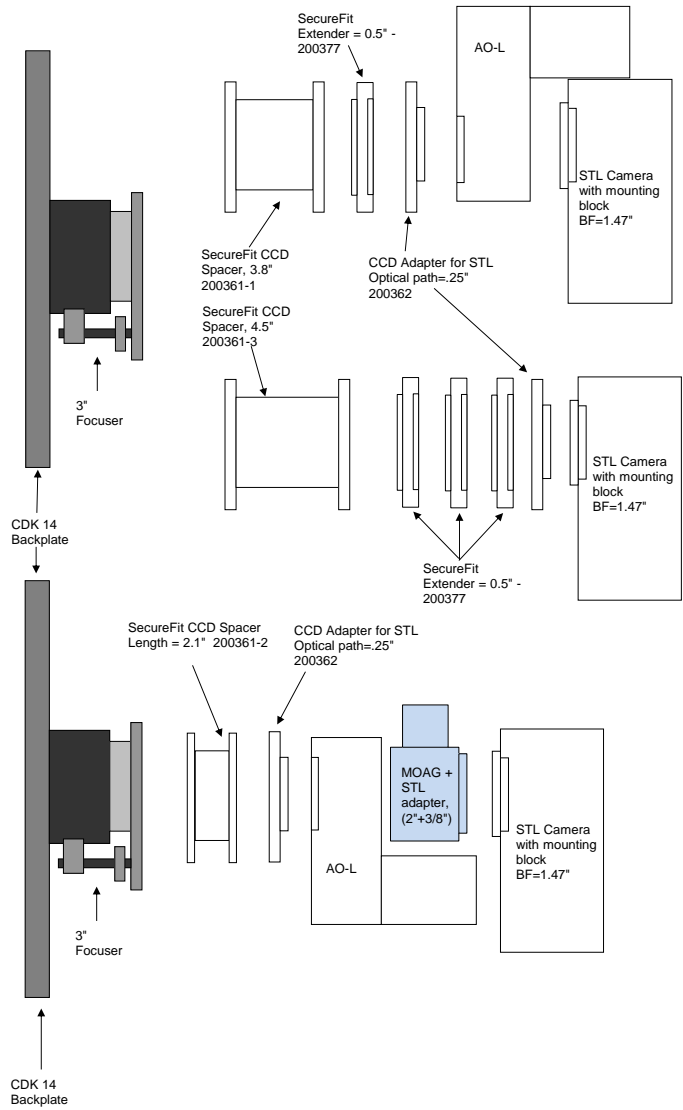

PLANEWAVE INSTRUMENTS
SECUREFIT CCD SPACERS FOR STL CAMERAS
for CDK14

← 11.09 →
Distance from focuser mounting surface to focal plane

STL and AO-L required spacers	11.09	remaining BF
Focuser (racked in)	3	8.09
Focus position (0 to 1.3")	0.58	7.51
SecureFit CCD Spacer 3." - 200361-1	3.8	3.71
SecureFit Extender - 200377	0.5	3.21
CCD Adapter, STL - 200362	0.25	2.96
AO-L	1.49	1.47
STL Back Focus	1.47	0

STL Camera	11.09	remaining BF
Focuser (racked in)	3	8.09
Focus position (0 to 1.3")	0.37	7.72
SecureFit CCD Spacer 4.5" - 200361-3	4.5	3.22
SecureFit Extender - 200377	0.5	2.72
SecureFit Extender - 200377	0.5	2.22
SecureFit Extender - 200377	0.5	1.72
CCD Adapter, STL - 200362	0.25	1.47
STL Back Focus	1.47	0

STL, AO-L and MOAG	11.09	remaining BF
Focuser (racked in)	3	8.09
Focus position (0 to 1.3")	0.366	7.724
SecureFit CCD Spacer - 200361-2	2.1	5.624
CCD Adapter, STL - 200362	0.25	5.374
AO-L	1.49	3.884
MOAG from Astrodon (2" of backfocus)	2	1.884
MOAG to SLT Adapter (3/8")	0.375	1.509
STL Back Focus	1.509	0