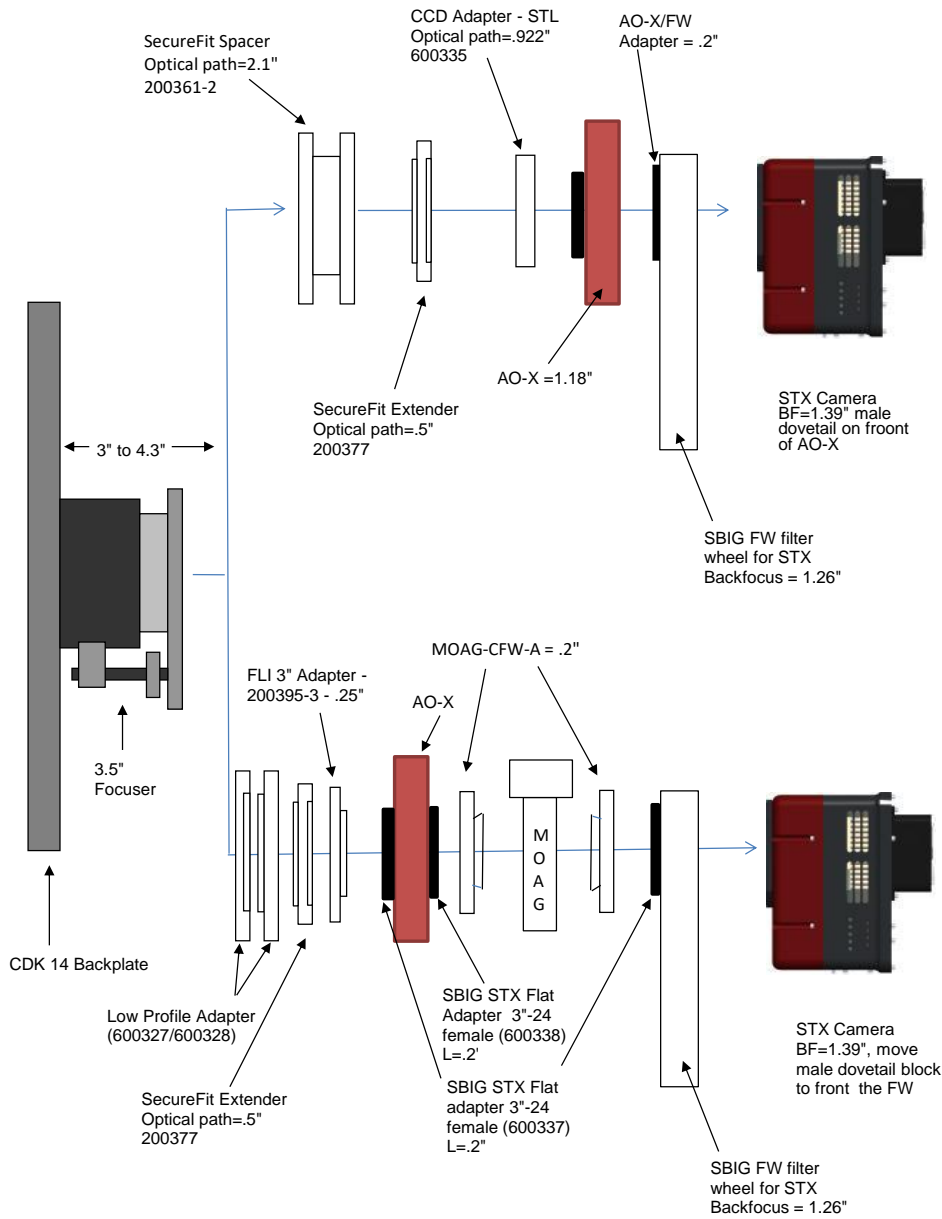

PLANEWAVE INSTRUMENTS
CDK14 SPACERS FOR STX CAMERAS & AO-X

STX camera, AO-X, CFW		11.09 remaining BF
Focuser racked in	3	8.09
Focuser position (0-1.3")	0.34	7.75
SecureFit Spacer- 200361-2	2.1	5.65
SecureFit 1/2" Spacer - 200377	0.5	5.15
CCD SecureFit to STL - 600335	0.922	4.23
AO-X (W/ Threaded adapter attached)	1.38	2.85
AO-X to FW Adapter	0.2	2.65
SBIG Filter Wheel	1.26	1.39
STX Back Focus	1.39	0.00

STX camera and MMOAG		11.09 remaining BF
Focuser racked in	3	8.09
Focuser position (0-1.3")	0.76	7.33
Low profile adapters- 600327/328	0.5	6.83
SecureFit 1/2" Spacer - 200377	0.5	6.33
SecureFit to 3"-24 male (FLI and SBIG) - 200395-3	0.25	6.08
SBIG Flat Adapter (3"-24 female) - 600337	0.2	5.88
AO-X	1.18	4.7
SBIG Flat Adapter (3"-24 female) - 600338	0.2	4.5
MOAG-CWF-A	0.2	4.3
AstroDon part - MMOAG	1.25	3.05
MOAG-CWF-A	0.2	2.85
SBIG Flat Adapter (3"-24 female) - 600337	0.2	2.65
Filter Wheel, FW8	1.26	1.39
SLX Back Focus	1.39	0