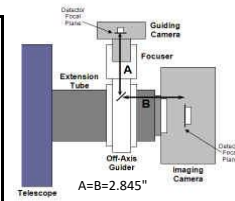

STL CCD, Pyxis & MMOAG	11.09	remaining BF
Focuser (racked in)	3	8.09
Focus position (0 to 1.3")	0.435	7.655
3" Focuser to Pyxis Rotator - 17828	0.235	7.42
Optec Pyxis 3" Camera Rotator	2.4	5.02
Optec Pyxis 3" to SecureFit Adapter - 17835	0.5	4.52
SecureFit Extender - 200377	0.5	4.02
Adapter SecureFit to Monster MOAG - 200394	0.55	3.47
Monster MOAG - MMOAG	1.25	2.22
AstroDon Adapter - MMOAG-STL-L	0.75	1.47
SBIG STL Camera with mounting block	1.47	0