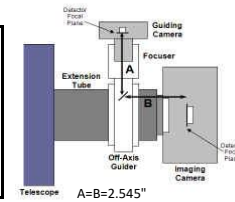

STL CCD, FW8 FILTER WHEEL & MMOAG	11.09	remaining BF
Focuser (racked in)	3	8.09
Focus position (0 to 1.3")	0.57	7.52
SecureFit CCD Spacer - 200361-2	3.8	3.72
Adapter SecureFit to Monster MOAG - 200394	0.55	3.17
Monster MOAG - MMOAG	1.25	1.92
AstroDon Adapter - MMOAG-STL-S	0.1	1.82
SBIG FW8 Filter Wheel	0.35	1.47
SBIG STL Camera with mounting block	1.47	0