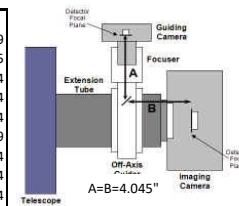

CDK14- OPTICAL TRAIN: for SBIG STX BODY, AND MMOAG

Distance to Focuser Mounting Surface 11.09

STX and FW		11.09 remaining BF
Focuser (racked in)	3	8.09
Focus position (0 to 1.3")	0.218	7.872
SecureFit CCD Spacer - 200361-1	3.8	4.072
SecureFit Extender - 200377	0.5	3.572
CCD Adapter - STL - 600335	0.922	2.65
SBIG FW STX (w/ threaded adapter ring attached)	1.26	1.39
STX Camera	1.39	0

STL CCD, Pyxis & MMOAG		11.09 remaining BF
Focuser (racked in)	3	8.09
Focus position (0 to 1.3")	0.595	7.495
PW 14/17/20 to Optec-3600 dovetail adapter - 17828	0.235	7.26
Optec Pyxis 3 inch Camera Rotator	2.4	4.86
Optec Pyxis 3 inch to SecureFit Adapter - 17835	0.5	4.36
Adapter SecureFit to Monster MOAG - 200394	0.55	3.81
Monster MOAG - MMOAG	1.25	2.56
AstroDon Adapter - MMOAG-SLT-M	0.5	2.06
SBIG STX Camera with threaded adapter ring attached	2.06	0

STL CCD, FW8, Pyxis & MMOAG		11.09 remaining BF
Focuser (racked in)	3	8.09
Focus position (0 to 1.3")	0.115	7.975
PW 14/17/20 to Optec-3600 dovetail adapter - 17828	0.235	7.74
Optec Pyxis 3 inch Camera Rotator	2.4	5.34
Optec Pyxis 3 inch to SecureFit Adapter - 17835	0.5	4.84
Adapter SecureFit to Monster MOAG - 200394	0.55	4.29
Monster MOAG - MMOAG	1.25	3.04
AstroDon Adapter - MMOAG-CFW-A	0.2	2.84
SBIG Flat adapter 3 inch-24 female - 600337	0.2	2.64
SBIG FW8 Filter Wheel	1.25	1.39
SBIG STX Camera without threaded adapter ring	1.39	0