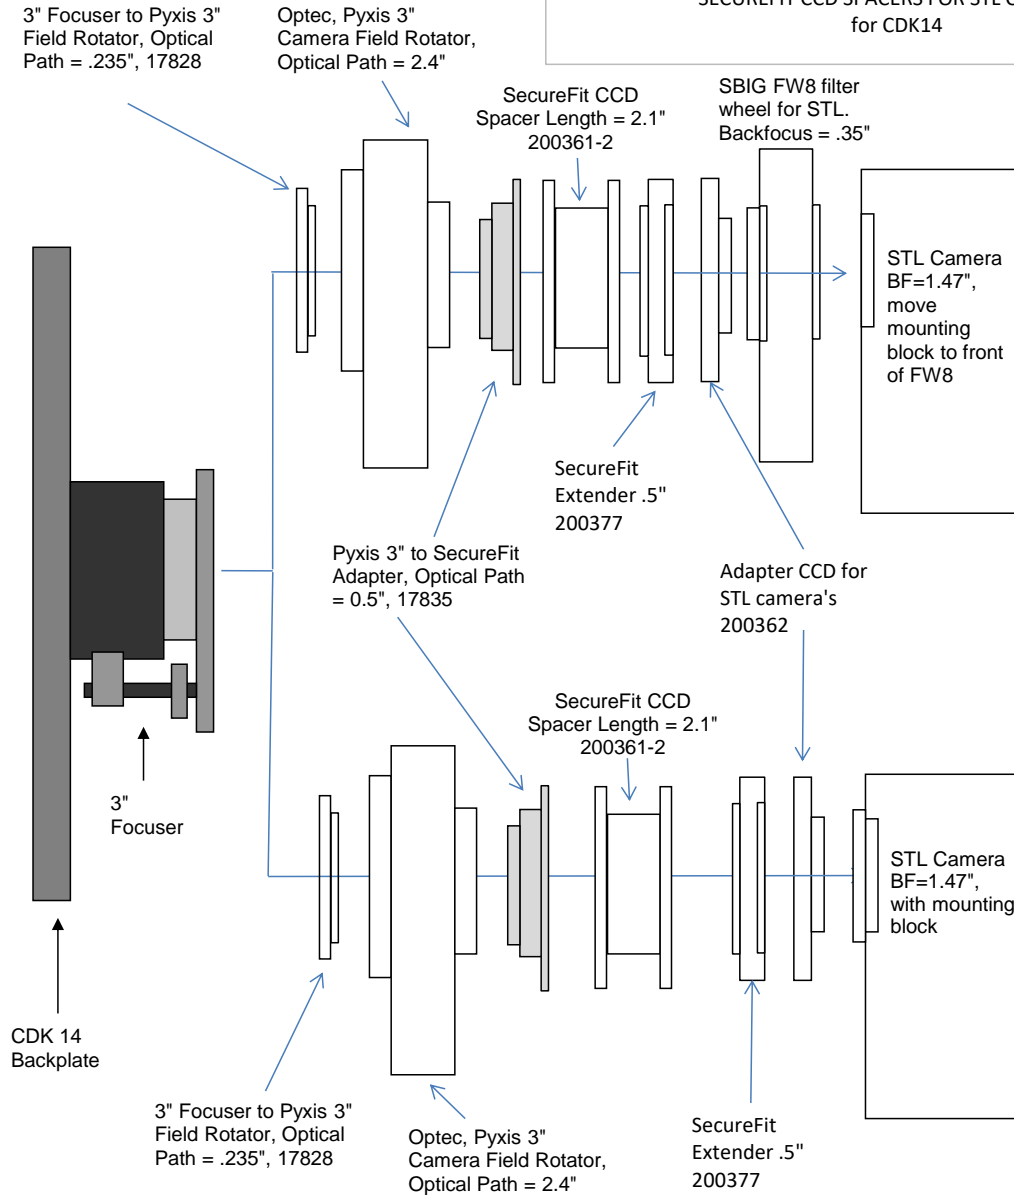

PLANEWAVE INSTRUMENTS
SECUREFIT CCD SPACERS FOR STL CAMERAS
for CDK14

STL w/ FW8	11.09 remaining BF	
Focuser racked in	3	8.09
Focus position (0 to 1.3")	0.285	7.805
3" Focuser to Pyxis Rotator - 17828	0.235	7.57
Optec Pyxis 3" Rotator - PYXIS 3	2.4	5.17
Pyxis Rotator to SecureFit - 17835	0.5	4.67
SecureFit CCD Adapter - 200361-2	2.1	2.57
Securefit Extender - 200377	0.5	2.07
CCD Adapter, STL - 200362	0.25	1.82
FW8	0.35	1.47
SLT Back Focus	1.47	0

STL + Pyxis	11.09 remaining BF	
Focuser racked in	3	8.09
Focus position (0 to 1.3")	0.635	7.455
3" Focuser to Pyxis Rotator - 17828	0.235	7.22
Optec Pyxis 3" Rotator - PYXIS 3	2.4	4.82
Pyxis Rotator to SecureFit - 17835	0.5	4.32
SecureFit CCD Adapter - 200361-2	2.1	2.22
SecureFit CCD Extender .5" - 200377	0.5	1.72
CCD Adapter, STL - 200362	0.25	1.47
SLT Back Focus	1.47	0