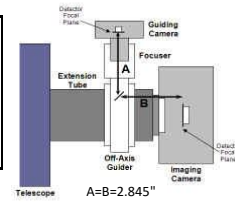

STL CCD & MMOAG	11.09	remaining BF
Focuser (racked in)	3	8.09
Focus position (0 to 1.3")	0.27	7.82
SecureFit CCD Spacer - 200361-1	3.8	4.02
Adapter SecureFit to Monster MOAG - 200394	0.55	3.47
Monster MOAG - MMOAG	1.25	2.22
AstroDon Adapter - MMOAG-STL-L	0.75	1.47
SBIG STL Camera with mounting block	1.47	0