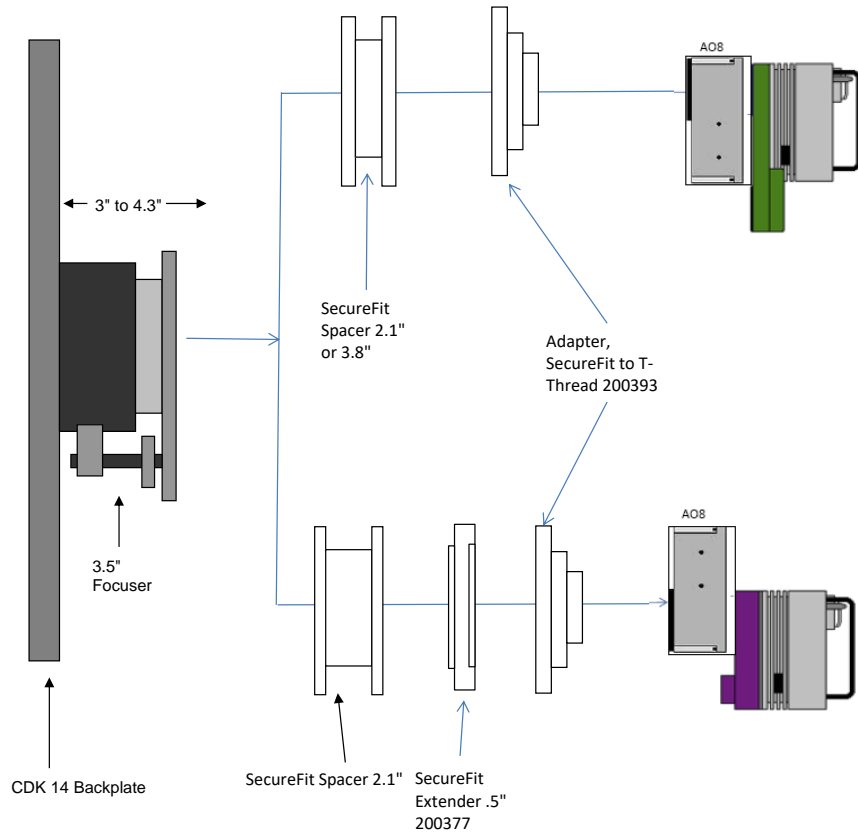

PLANEWAVE INSTRUMENTS
CDK14 SECUREFIT CCD SPACERS FOR ST CAMERAS

SecureFit with ST, CFW10, & AO-8	11.09	remaining BF
Focuser racked in	3	8.09
Focuser Position (0 - 1.3")	0.248	7.842
SecureFit Spacer 2.1 - 200361-2	3.8	4.042
Adapter, SecureFit to T thread - 200393	0.55	3.492
AO-8, 1.9" of backfocus + .27 for D-block	2.17	1.322
ST w/ CFW10 Back Focus (w/o D-block)	1.322	0

SecureFit with ST and CFW10SA	11.09	remaining BF
Focuser racked in	3	8.09
Focuser Position (0 - 1.3")	0.73	7.36
SecureFit Spacer 4.5 - 200361-3	4.5	2.86
SecureFit Extender - 200377	0.5	2.36
Adapter, SecureFit to T thread - 200393	0.55	1.81
ST w/ CFW10 Back Focus, (w/ D-block)	1.81	0

SecureFit with ST, CFW8, & AO-8	11.09	remaining BF
Focuser racked in	3	8.09
Focuser Position (0 - 1.3")	0.758	7.332
SecureFit Spacer 2.1 - 200361-2	2.1	5.232
SecureFit Extender - 200377	0.5	4.732
Adapter, SecureFit to T thread - 200393	0.55	4.182
AO-8, 1.9" of backfocus + .27 for D-block	2.17	2.012
ST w/ CFW8 Back Focus, (w/ D-block)	2.012	0

SecureFit with STT w/Self Guiding FW & AO-8T	11.09	remaining BF
Focuser racked in - 200340	3	8.09
Focus position	0.721	7.369
SecureFit - 200361-2	2.1	5.269
Securefit extender - 200377	0.5	4.769
T-thread adapter - 200393	0.55	4.219
AO-8T w/t-thread adapter plate	2.091	2.128
FW8G-STT attached to STT camera	2.128	0