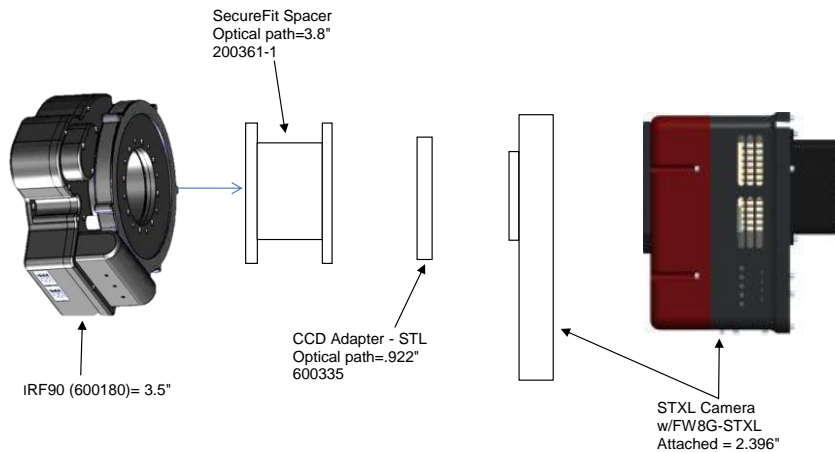

STXL Self-Guiding FW, IRF90	11.09	remaining BF
IRF90 (600180)	3.5	7.59
Focus position (0 to 1.3")	0.472	7.118
SecureFit adapter 200361-1	3.8	3.318
CCD Adapter STX - 600335	0.922	2.396
STXL Camera w/FW8G-STXL Attached	2.396	0