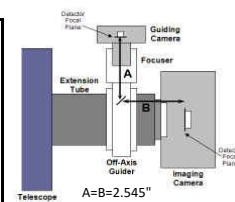

STL CCD, FW8, Pyxis & MMOAG	11.09	remaining BF
Focuser (racked in)	3	8.09
Focus position (0 to 1.3")	0.735	7.355
3" Focuser to Pyxis Rotator - 17828	0.235	7.12
Optec Pyxis 3" Camera Rotator	2.4	4.72
Optec Pyxis 3" to SecureFit Adapter - 17835	0.5	4.22
SecureFit Extender - 200377	0.5	3.72
Adapter SecureFit to Monster MOAG - 200394	0.55	3.17
Monster MOAG - MMOAG	1.25	1.92
AstroDon Adapter - MMOAG-STL-S	0.1	1.82
SBIG FW8 Filter Wheel	0.35	1.47
SBIG STL Camera with mounting block	1.47	0