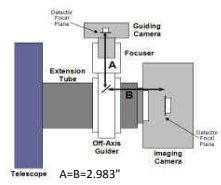

CDK14 - OPTICAL TRAIN: for Apogee Alta, FW50 and MMOAG

ALTA CCD		
3.5" Focuser (racked in)	3	11.09 remaining BF
Focus position (0 to 1.3")	0.332	8.09
SecureFit, 4.5" - 200361-3	4.5	7.758
SecureFit Extender - 200377	0.5	3.258
SecureFit Extender - 200377	0.5	2.758
SecureFit Extender - 200377	0.5	2.258
SecureFit Extender - 200377	0.5	1.758
SecureFit Extender - 200377	0.5	1.258
SecureFit to Apogee Alta & FW50 - 200396	0.25	1.008
Apogee Alta U16M CCD back focus	1.008	0

ALTA D9 High Cooling		
3.5" Focuser (racked in)	3	11.09 remaining BF
Focus position (0 to 1.3")	0.447	8.09
SecureFit, 4.5" - 200361-3	4.5	7.643
SecureFit Extender - 200377	0.5	3.143
SecureFit Extender - 200377	0.5	2.643
SecureFit Extender - 200377	0.5	2.143
SecureFit Extender - 200377	0.5	1.643
SecureFit to Apogee Alta & FW50 - 200396	0.25	1.393
Apogee Alta U16M High Cooling CCD back focus	1.363	0.03

ALTA CCD, FW50		
3.5" Focuser (racked in)	3	11.09 remaining BF
Focus position (0 to 1.3")	0.682	8.09
SecureFit, 4.5" - 200361-3	4.5	7.408
SecureFit CCD Extender - 200377	0.5	2.908
SecureFit to Apogee Alta & FW50 - 200396	0.25	2.408
Apogee AFW50-7S	1.15	2.158
Apogee Alta U16M CCD back focus	1.008	1.008

ALTA D9 High Cooling, FW50		
3.5" Focuser (racked in)	3	11.09 remaining BF
Focus position (0 to 1.3")	0.327	8.09
SecureFit, 4.5" - 200361-3	4.5	7.763
SecureFit CCD Extender - 200377	0.5	3.263
SecureFit to Apogee Alta & FW50 - 200396	0.25	2.763
Apogee AFW50-7S	1.15	2.513
Apogee Alta U16M High Cooling CCD back focus	1.363	1.363