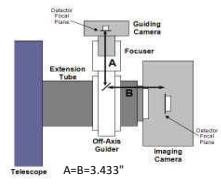

CDK14 - OPTICAL TRAIN: for Apogee Alta, FW50 and MMOAG

ALTA CCD		
3.5" Focuser (racked in)	3	11.09 remaining BF
Focus position (0 to 1.3")	0.332	8.09
SecureFit, 4.5" - 200361-3	4.5	7.758
SecureFit Extender - 200377	0.5	3.258
SecureFit Extender - 200377	0.5	2.758
SecureFit Extender - 200377	0.5	2.258
SecureFit Extender - 200377	0.5	1.758
SecureFit Extender - 200377	0.5	1.258
SecureFit to Apogee Alta & FW50 - 200396	0.25	1.008
Apogee Alta U16M CCD back focus	1.008	0

ALTA D9 High Cooling		
3.5" Focuser (racked in)	3	11.09 remaining BF
Focus position (0 to 1.3")	0.447	8.09
SecureFit, 4.5" - 200361-3	4.5	7.643
SecureFit Extender - 200377	0.5	3.143
SecureFit Extender - 200377	0.5	2.643
SecureFit Extender - 200377	0.5	2.143
SecureFit Extender - 200377	0.5	1.643
SecureFit to Apogee Alta & FW50 - 200396	0.25	1.393
Apogee Alta U16M High Cooling CCD back focus	1.363	0.03

ALTA CCD, FW50		
3.5" Focuser (racked in)	3	11.09 remaining BF
Focus position (0 to 1.3")	0.682	8.09
SecureFit, 4.5" - 200361-3	4.5	7.408
SecureFit CCD Extender - 200377	0.5	2.908
SecureFit to Apogee Alta & FW50 - 200396	0.25	2.408
Apogee AFW50-7S	1.15	2.158
Apogee Alta U16M CCD back focus	1.008	1.008

ALTA D9 High Cooling, FW50		
3.5" Focuser (racked in)	3	11.09 remaining BF
Focus position (0 to 1.3")	0.327	8.09
SecureFit, 4.5" - 200361-3	4.5	7.763
SecureFit CCD Extender - 200377	0.5	3.263
SecureFit to Apogee Alta & FW50 - 200396	0.25	2.763
Apogee AFW50-7S	1.15	2.513
Apogee Alta U16M High Cooling CCD back focus	1.363	1.363