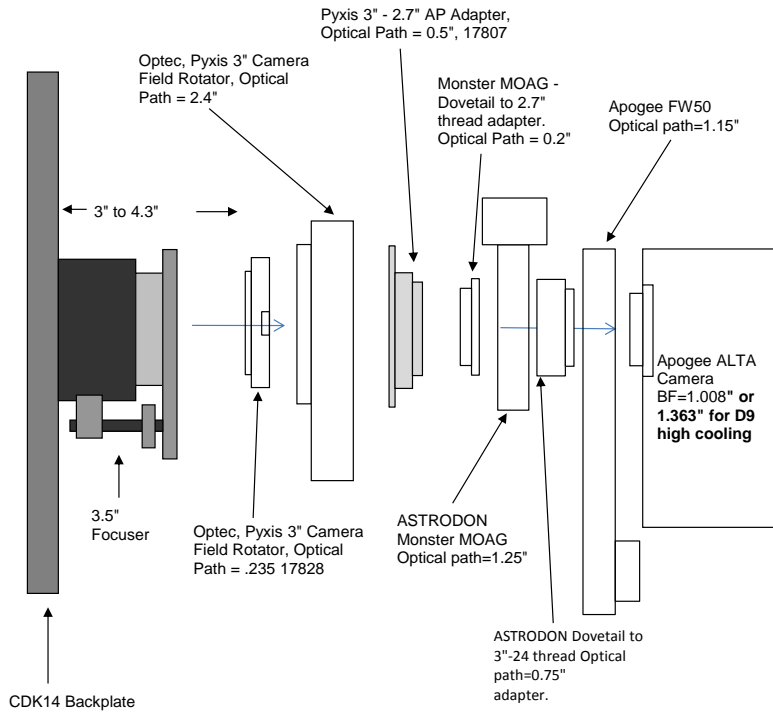

CDK14 - OPTICAL TRAIN: for Apogee Alta and Pyxis Rotator

Distance to Focuser Mounting Surface

11.09