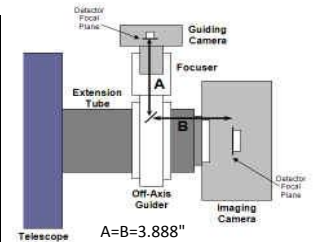

Alta, CCD, FW50, Pyxis & MMOAG		11.09 remaining BF
3.5" Focuser (racked in)	3	8.09
Focus position (0 to 1.3")	0.597	7.493
PW 14/17/20 to Optec-3600 dovetail adapter - 17828	0.235	7.258
Optec Pyxis 3" Camera Rotator	2.4	4.858
Optec Pyxis 2.7" AP Adapter - 17807	0.5	4.358
Monster MOAG -Dovetail to 2.7" adapter	0.2	4.158
Monster MOAG - MMOAG	1.25	2.908
Adapter, Astrodon dovetail to 3"-24 MMOAG-3-L	0.75	2.158
Apogee FW50	1.15	1.008
Apogee Alta U16M CCD back focus	1.008	0

Alta High Cooling, CCD, FW50, Pyxis & MMOAG		11.09 remaining BF
3.5" Focuser (racked in)	3	8.09
Focus position (0 to 1.3")	0.242	7.848
PW 14/17/20 to Optec-3600 dovetail adapter - 17828	0.235	7.613
Optec Pyxis 3" Camera Rotator	2.4	5.213
Optec Pyxis 2.7" AP Adapter - 17807	0.5	4.713
Monster MOAG -Dovetail to 2.7" adapter	0.2	4.513
Monster MOAG - MMOAG	1.25	3.263
Adapter, Astrodon dovetail to 3"-24 MMOAG-3-L	0.75	2.513
Apogee FW50	1.15	1.363
Apogee Alta U16M High Cooling CCD back focus	1.363	0