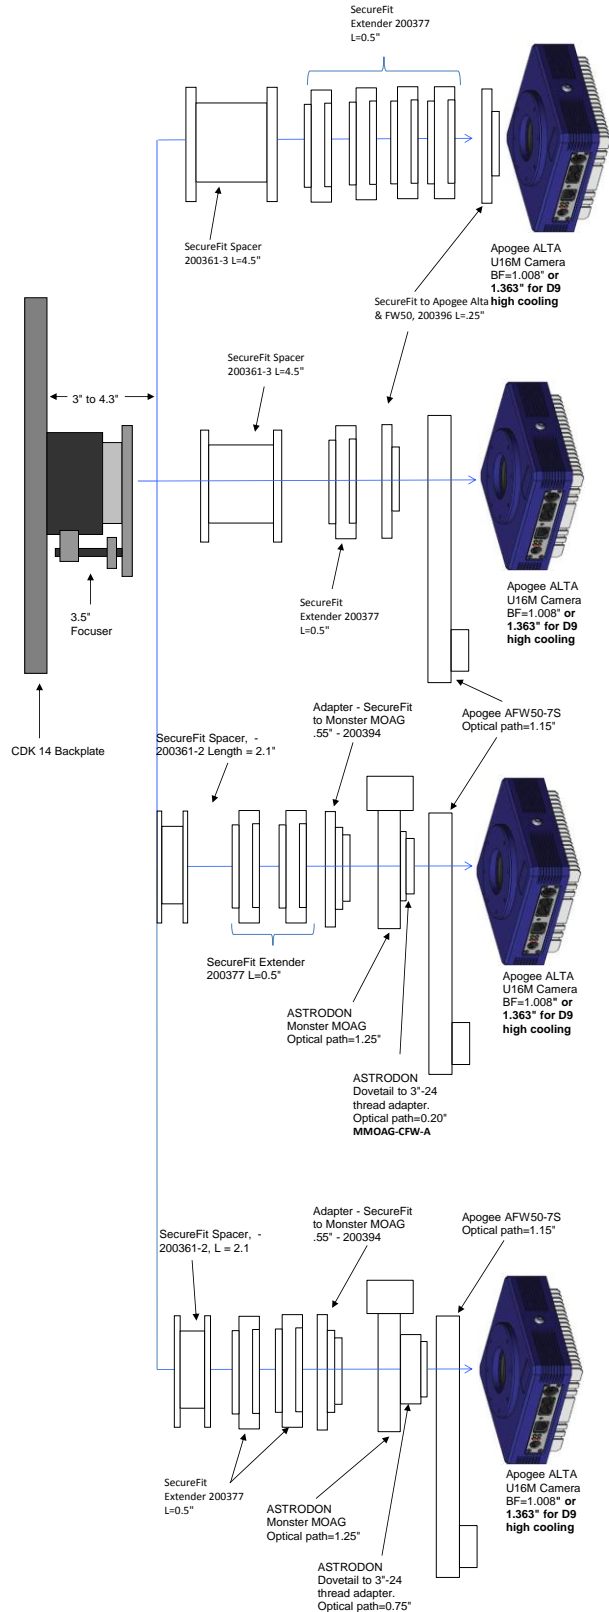

CDK14 - OPTICAL TRAIN: for Apogee Alta, FW50 and MMOAG

ALTA CCD		
3.5" Focuser (racked in)	3	11.09 remaining BF
<b>Focus position (0 to 1.3")</b>	<b>0.332</b>	8.09
SecureFit, 4.5" - 200361-3	4.5	7.758
SecureFit Extender - 200377	0.5	3.258
SecureFit Extender - 200377	0.5	2.758
SecureFit Extender - 200377	0.5	2.258
SecureFit Extender - 200377	0.5	1.758
SecureFit Extender - 200377	0.5	1.258
SecureFit to Apogee Alta & FW50 - 200396	0.25	1.008
Apogee Alta U16M CCD back focus	1.008	0

ALTA D9 High Cooling		
3.5" Focuser (racked in)	3	11.09 remaining BF
<b>Focus position (0 to 1.3")</b>	<b>0.447</b>	8.09
SecureFit, 4.5" - 200361-3	4.5	7.643
SecureFit Extender - 200377	0.5	3.143
SecureFit Extender - 200377	0.5	2.643
SecureFit Extender - 200377	0.5	2.143
SecureFit Extender - 200377	0.5	1.643
SecureFit to Apogee Alta & FW50 - 200396	0.25	1.393
Apogee Alta U16M High Cooling CCD back focus	1.363	0.03

ALTA CCD, FW50		
3.5" Focuser (racked in)	3	11.09 remaining BF
<b>Focus position (0 to 1.3")</b>	<b>0.682</b>	8.09
SecureFit, 4.5" - 200361-3	4.5	7.408
SecureFit CCD Extender - 200377	0.5	2.908
SecureFit to Apogee Alta & FW50 - 200396	0.25	2.408
Apogee AFW50-7S	1.15	2.158
Apogee Alta U16M CCD back focus	1.008	1.008

MonsterMOAG, FW50, ALTA		
3.5" Focuser (racked in)	3	11.09 remaining BF
<b>Focus position (0 to 1.3")</b>	<b>0.832</b>	8.09
SecureFit Spacer - 3.8" - 200361-2	2.1	7.258
SecureFit CCD Extender - 200377	0.5	5.158
SecureFit CCD Extender - 200377	0.5	4.658
Adapter SecureFit to Monster MOAG - 200394	0.55	4.158
Monster MOAG - MMOAG	0.55	3.608
Monster MOAG - MMOAG	1.25	2.358
AstroDon Adapter - MMOAG-CFW-A	0.2	2.158
Apogee AFW50-7S	1.15	1.008
Apogee Alta U16M CCD back focus	1.008	0