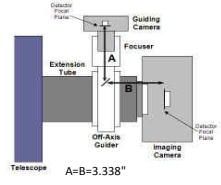

CDK14 - OPTICAL TRAIN: for Apogee Alta, FW50 and MMOAG

ALTA CCD		
3.5" Focuser (racked in)	3	11.09 remaining BF
Focus position (0 to 1.3")	0.332	8.09
SecureFit, 4.5" - 200361-3	4.5	7.758
SecureFit Extender - 200377	0.5	3.258
SecureFit Extender - 200377	0.5	2.758
SecureFit Extender - 200377	0.5	2.258
SecureFit Extender - 200377	0.5	1.758
SecureFit Extender - 200377	0.5	1.258
SecureFit to Apogee Alta & FW50 - 200396	0.25	1.008
Apogee Alta U16M CCD back focus	1.008	0

ALTA D9 High Cooling		
3.5" Focuser (racked in)	3	11.09 remaining BF
Focus position (0 to 1.3")	0.447	8.09
SecureFit, 4.5" - 200361-3	4.5	7.643
SecureFit Extender - 200377	0.5	3.143
SecureFit Extender - 200377	0.5	2.643
SecureFit Extender - 200377	0.5	2.143
SecureFit Extender - 200377	0.5	1.643
SecureFit to Apogee Alta & FW50 - 200396	0.25	1.393
Apogee Alta U16M High Cooling CCD back focus	1.363	0.03

ALTA CCD, FW50		
3.5" Focuser (racked in)	3	11.09 remaining BF
Focus position (0 to 1.3")	0.682	8.09
SecureFit, 4.5" - 200361-3	4.5	7.408
SecureFit CCD Extender - 200377	0.5	2.908
SecureFit to Apogee Alta & FW50 - 200396	0.25	2.408
Apogee AFW50-7S	1.15	2.158
Apogee Alta U16M CCD back focus	1.008	1.008

ALTA D9 High Cooling, FW50		
3.5" Focuser (racked in)	3	11.09 remaining BF
Focus position (0 to 1.3")	0.327	8.09
SecureFit, 4.5" - 200361-3	4.5	7.763
SecureFit CCD Extender - 200377	0.5	3.263
SecureFit to Apogee Alta & FW50 - 200396	0.25	2.763
Apogee AFW50-7S	1.15	2.513
Apogee Alta U16M High Cooling CCD back focus	1.363	1.363