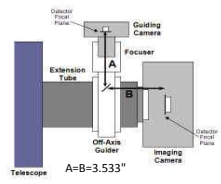

CDK14 - OPTICAL TRAIN: for Apogee Alta, FW50 and MMOAG

ALTA CCD		
3.5" Focuser (racked in)	3	11.09 remaining BF
Focus position (0 to 1.3")	0.332	8.09
SecureFit, 4.5" - 200361-3	4.5	7.758
SecureFit Extender - 200377	0.5	3.258
SecureFit Extender - 200377	0.5	2.758
SecureFit Extender - 200377	0.5	2.258
SecureFit Extender - 200377	0.5	1.758
SecureFit Extender - 200377	0.5	1.258
SecureFit to Apogee Alta & FW50 - 200396	0.25	1.008
Apogee Alta U16M CCD back focus	1.008	0

ALTA D9 High Cooling		
3.5" Focuser (racked in)	3	11.09 remaining BF
Focus position (0 to 1.3")	0.447	8.09
SecureFit, 4.5" - 200361-3	4.5	7.643
SecureFit Extender - 200377	0.5	3.143
SecureFit Extender - 200377	0.5	2.643
SecureFit Extender - 200377	0.5	2.143
SecureFit Extender - 200377	0.5	1.643
SecureFit to Apogee Alta & FW50 - 200396	0.25	1.393
Apogee Alta U16M High Cooling CCD back focus	1.363	0.03

ALTA CCD, FW50		
3.5" Focuser (racked in)	3	11.09 remaining BF
Focus position (0 to 1.3")	0.682	8.09
SecureFit, 4.5" - 200361-3	4.5	7.408
SecureFit CCD Extender - 200377	0.5	2.908
SecureFit to Apogee Alta & FW50 - 200396	0.25	2.408
Apogee AFW50-7S	1.15	2.158
Apogee Alta U16M CCD back focus	1.008	1.008

ALTA D9 High Cooling, FW50		
3.5" Focuser (racked in)	3	11.09 remaining BF
Focus position (0 to 1.3")	0.327	8.09
SecureFit, 4.5" - 200361-3	4.5	7.763
SecureFit CCD Extender - 200377	0.5	3.263
SecureFit to Apogee Alta & FW50 - 200396	0.25	2.763
Apogee AFW50-7S	1.15	2.513
Apogee Alta U16M High Cooling CCD back focus	1.363	1.363