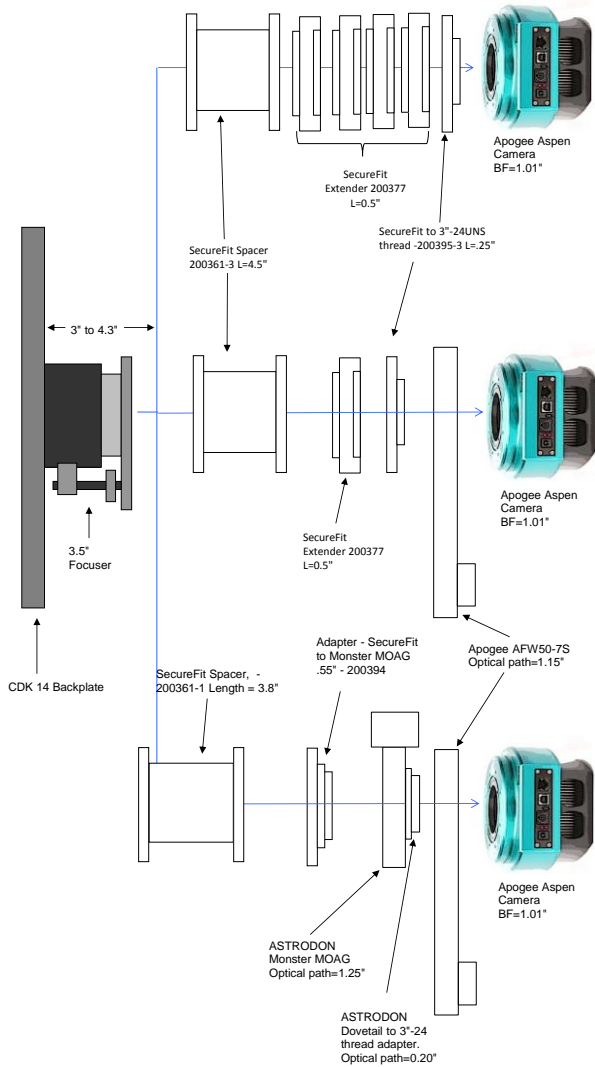

CDK14 - OPTICAL TRAIN: for Aspen, FW50 and MMOAG

Apogee Aspen CCD	11.09	remaining BF	
3.5" Focuser (racked in)	3	8.09	
Focus position (0 to 1.3")	0.33	7.76	
SecureFit, 4.5" - 200361-3	4.5	3.26	
SecureFit Extender - 200377	0.5	2.76	
SecureFit Extender - 200377	0.5	2.26	
SecureFit Extender - 200377	0.5	1.76	
SecureFit Extender - 200377	0.5	1.26	
SecureFit to 3"-24UNS - 200395-3	0.25	1.01	
Apogee Aspen CCD back focus	1.01	0	

Apogee Aspen CCD & FW50	11.09	remaining BF	
3.5" Focuser (racked in)	3	8.09	
Focus position (0 to 1.3")	0.68	7.41	
SecureFit, 4.5" - 200361-3	4.5	2.91	
SecureFit CCD Extender - 200377	0.5	2.41	
SecureFit to 3"-24UNS - 200395-3*	0.25	2.16	
Apogee AFW50-75	1.15	1.01	
Apogee Aspen CCD back focus	1.01	0	

*200396 adapter can also be used to mount to AWF50 filter wheels

Apogee ASPEN CCD, MonsterMOAG, FW50	11.09	remaining BF	
3.5" Focuser (racked in)	3	8.09	
Focus position (0 to 1.3")	0.13	7.96	
SecureFit Spacer - 3.8" - 200361-1	3.8	4.16	
Adapter SecureFit to Monster MOAG - 200394	0.55	3.61	
Monster MOAG - MMOAG	1.25	2.36	
AstroDon Adapter - MMOAG-CFW-A	0.2	2.16	
Apogee AFW50-75	1.15	1.01	
Apogee Aspen CCD back focus	1.01	0