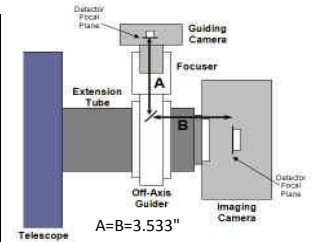

Alta, CCD, FW50, Pyxis & MMOAG		11.09 remaining BF
3.5" Focuser (racked in)	3	8.09
Focus position (0 to 1.3")	0.597	7.493
PW 14/17/20 to Optec-3600 dovetail adapter - 17828	0.235	7.258
Optec Pyxis 3" Camera Rotator	2.4	4.858
Optec Pyxis 2.7" AP Adapter - 17807	0.5	4.358
Monster MOAG -Dovetail to 2.7" adapter	0.2	4.158
Monster MOAG - MMOAG	1.25	2.908
Adapter, Astrodon dovetail to 3"-24 MMOAG-3-L	0.75	2.158
Apogee FW50	1.15	1.008
Apogee Alta U16M CCD back focus	1.008	0

Alta High Cooling, CCD, FW50, Pyxis & MMOAG		11.09 remaining BF
3.5" Focuser (racked in)	3	8.09
Focus position (0 to 1.3")	0.242	7.848
PW 14/17/20 to Optec-3600 dovetail adapter - 17828	0.235	7.613
Optec Pyxis 3" Camera Rotator	2.4	5.213
Optec Pyxis 2.7" AP Adapter - 17807	0.5	4.713
Monster MOAG -Dovetail to 2.7" adapter	0.2	4.513
Monster MOAG - MMOAG	1.25	3.263
Adapter, Astrodon dovetail to 3"-24 MMOAG-3-L	0.75	2.513
Apogee FW50	1.15	1.363
Apogee Alta U16M High Cooling CCD back focus	1.363	0