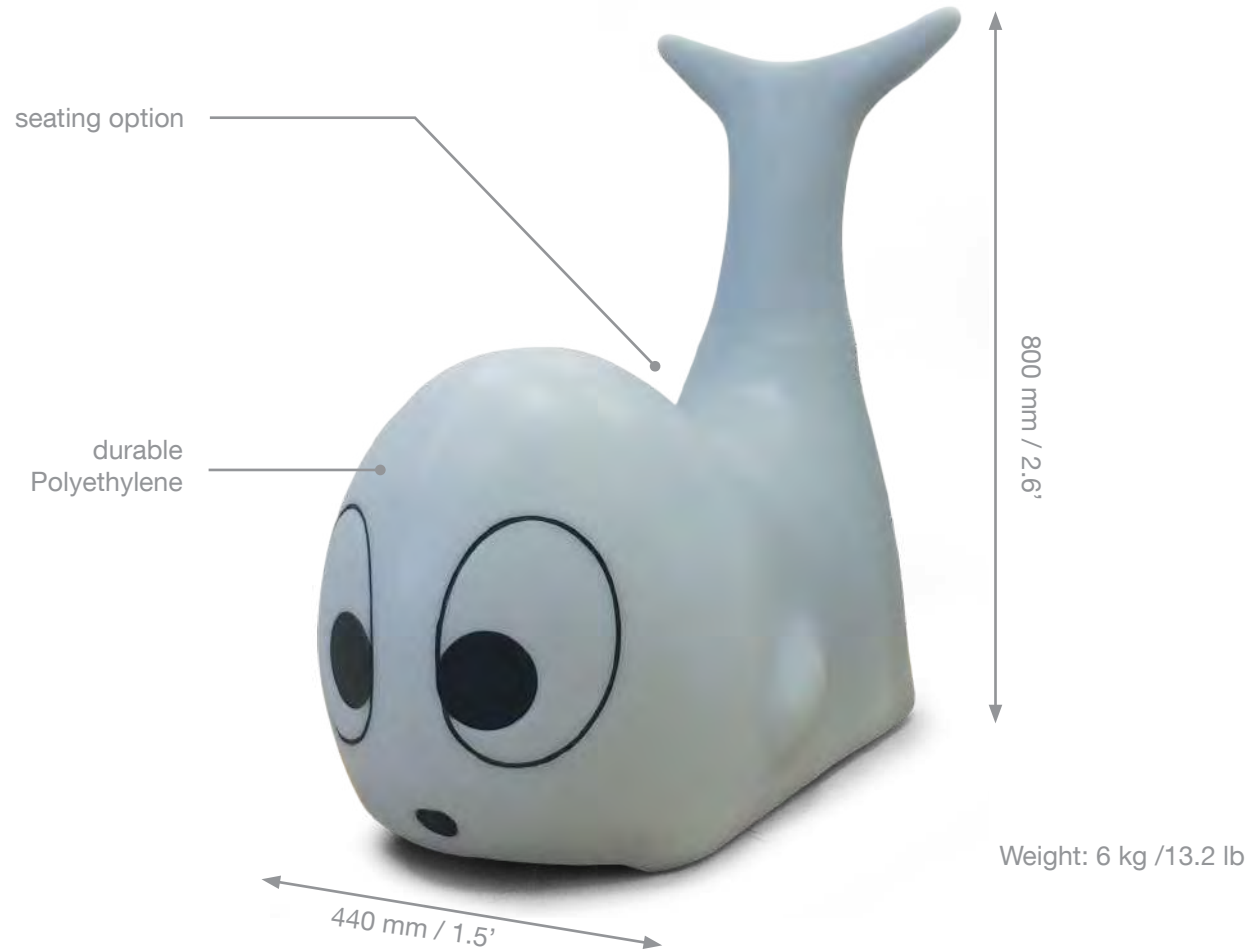

# Glice Slapshot Station™

State-of-the-art hockey shooting station with integrated puck speed measure. Available as standard 3x6 m (9.8'x19.6') and light version 3x4 m (9.8'x13').

# Glice Hockey Goals

High-grade materials for heavy duty usage. Standard hockey goal measures: 1830 x 1220 mm / 6' x 4' Alternative option: Mini Hockey Goals integrated in dasher boards

**Professional Hockey Goal**  
High-stability stainless steel  
tubing