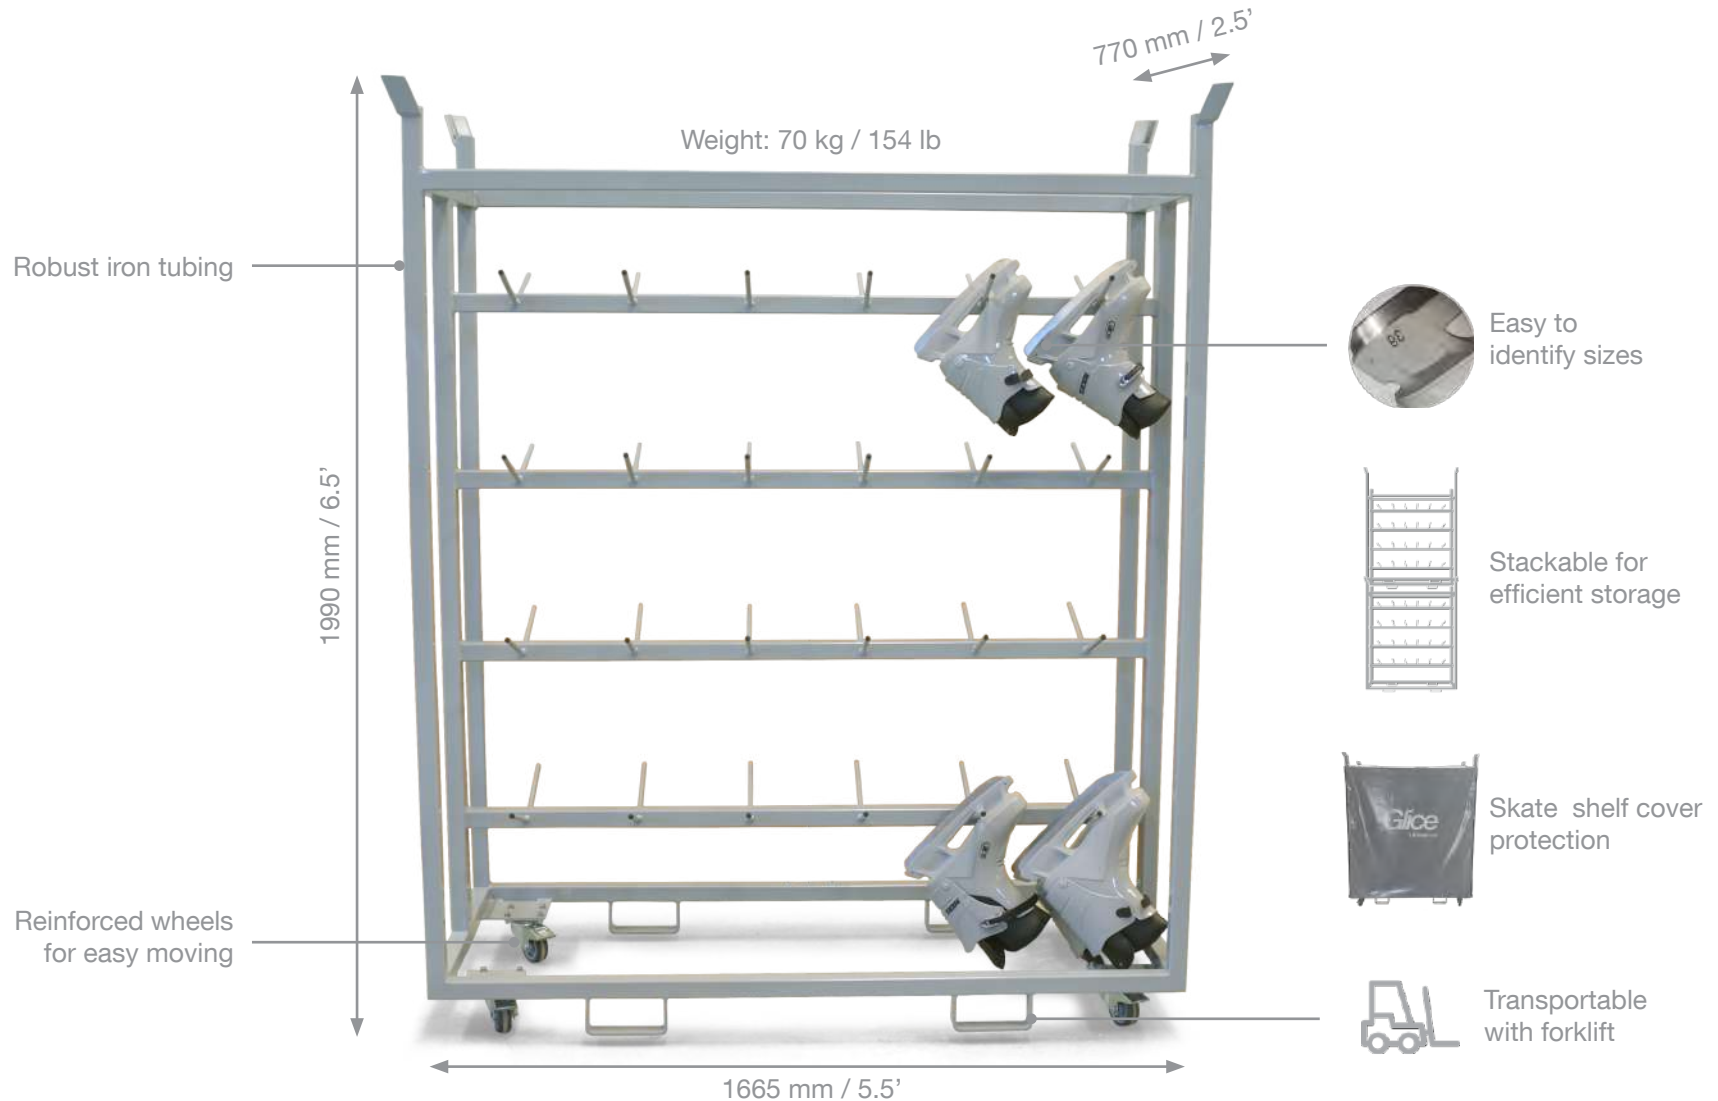

Glice Skate Shelf

Smart design, high stability, fits 48 pairs of skates