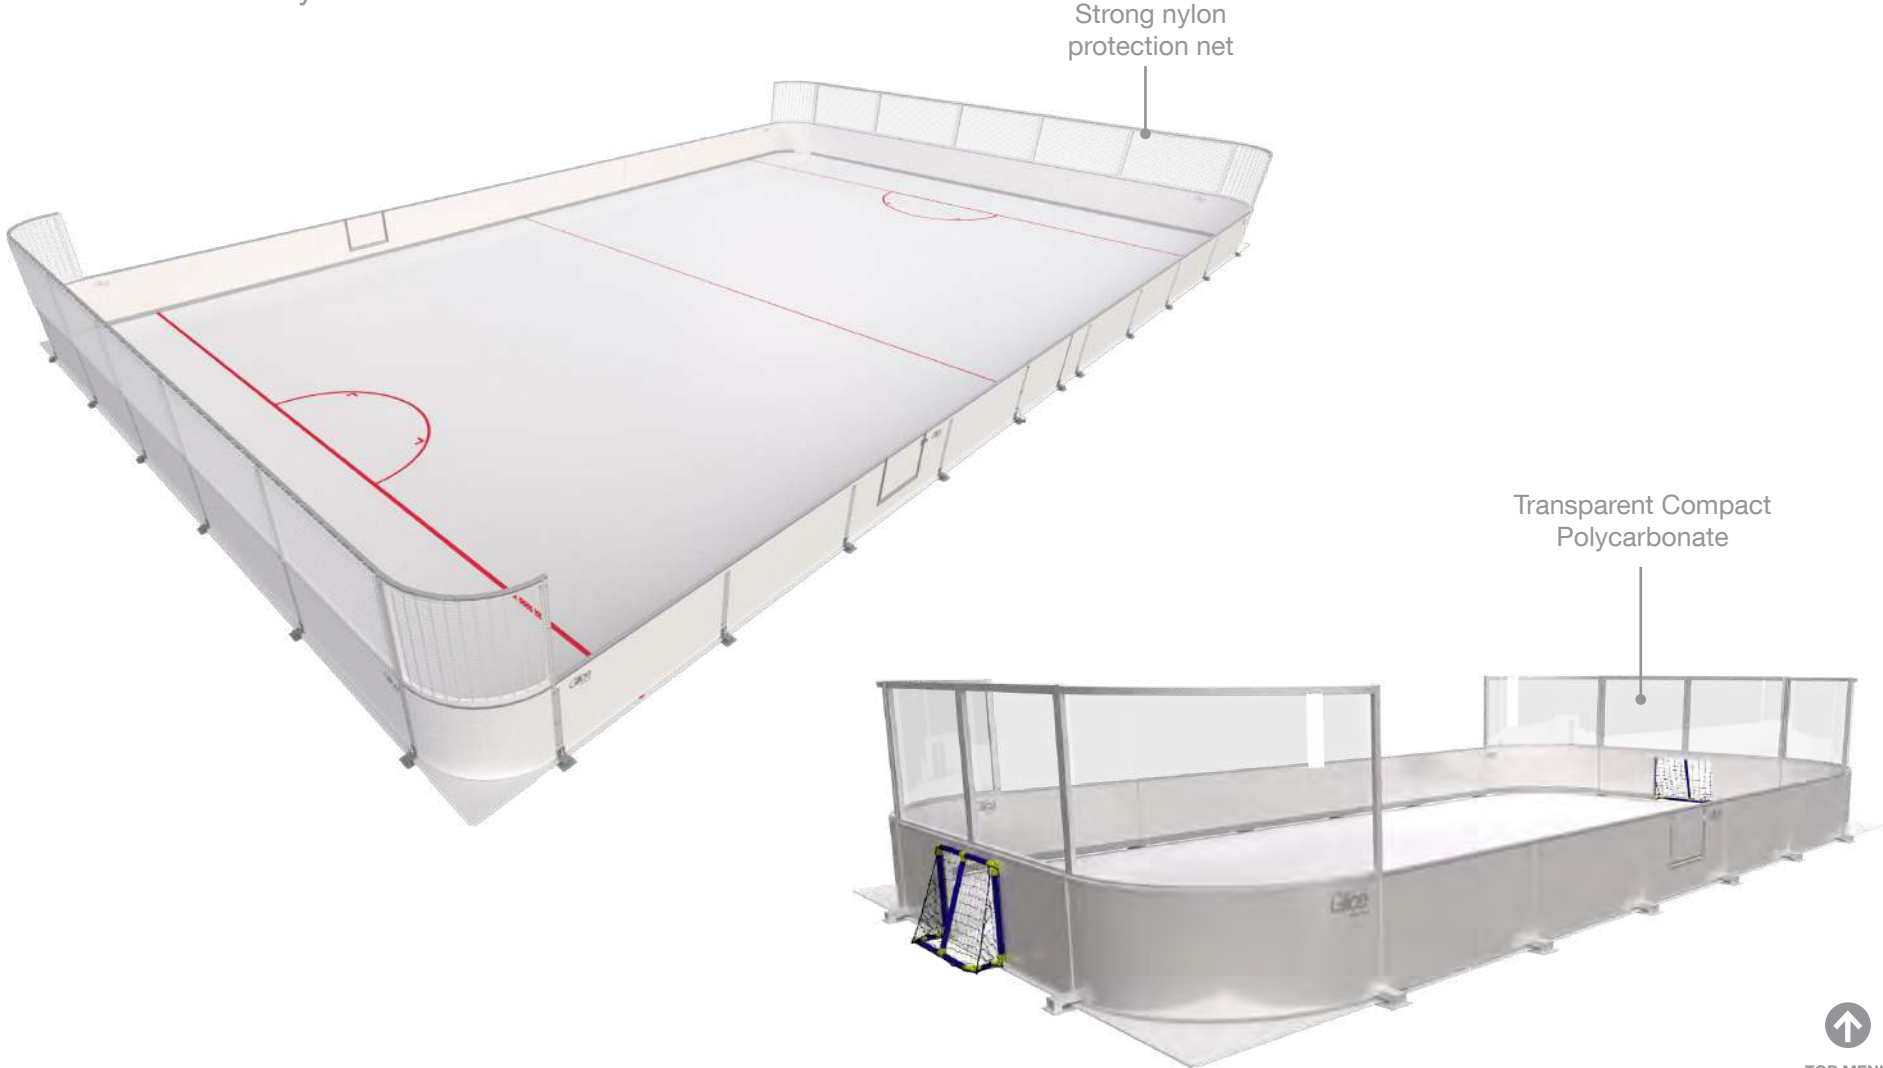

Public Protection Options

Ideal for Glisce Hockey Rinks