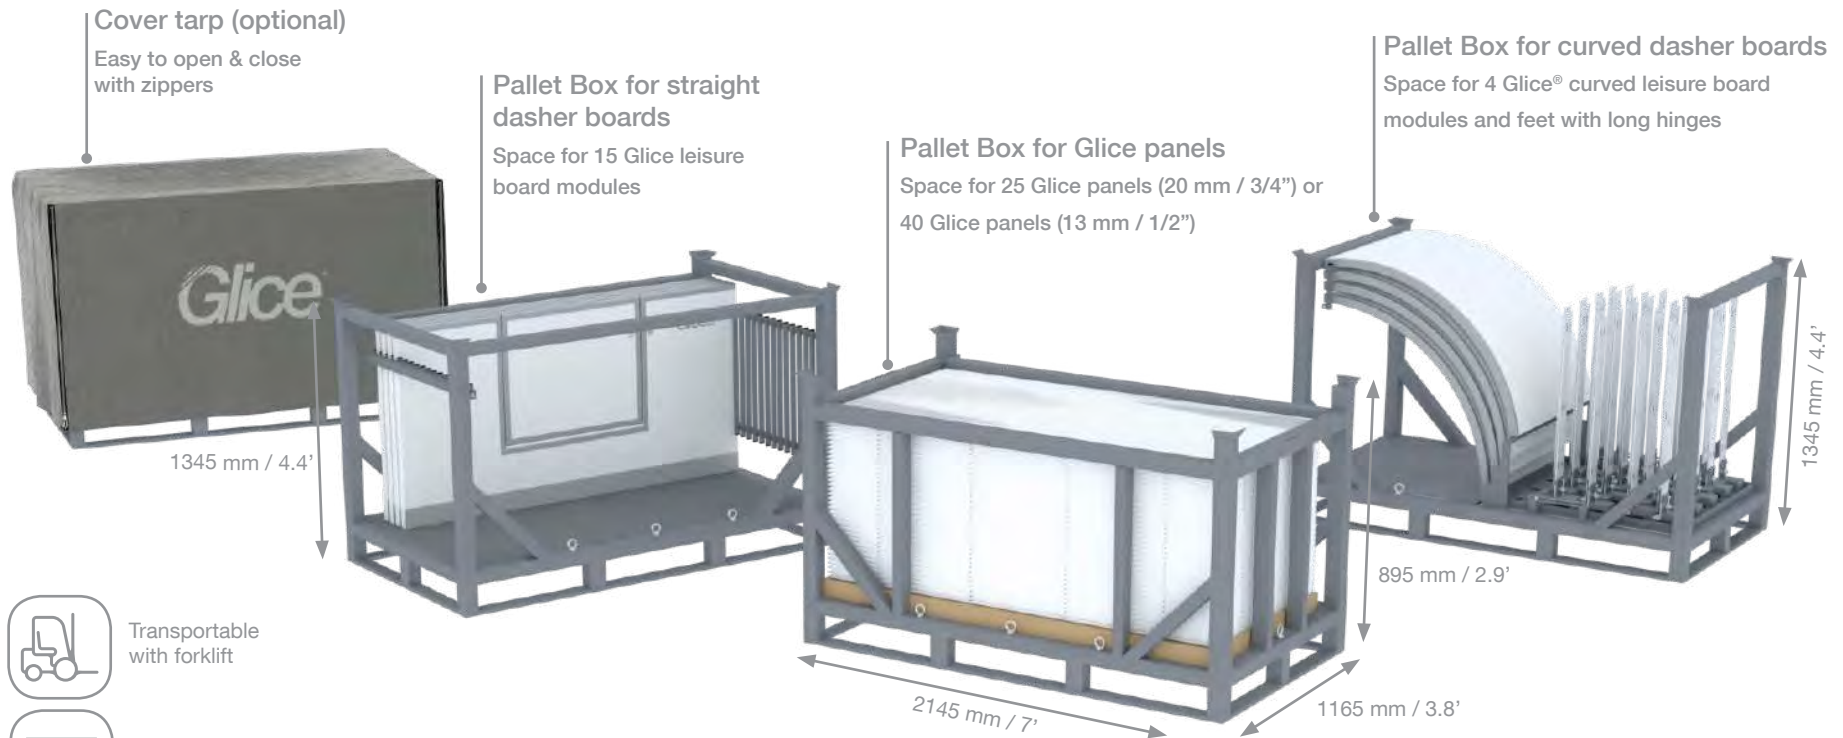

# Glice Skate Shelf

Smart design, high stability, fits 48 pairs of skates

# Glice Multicounter

Desk, skate shelf and transportation box on wheels – all in one! Fits 33 pairs of skates.

# Glice Pallet Box

Three different modules for packing Glice panels, straight dasher boards and curved dasher boards. Highly protective iron structure. Easily stackable for transport & storage.

Transportable with forklift