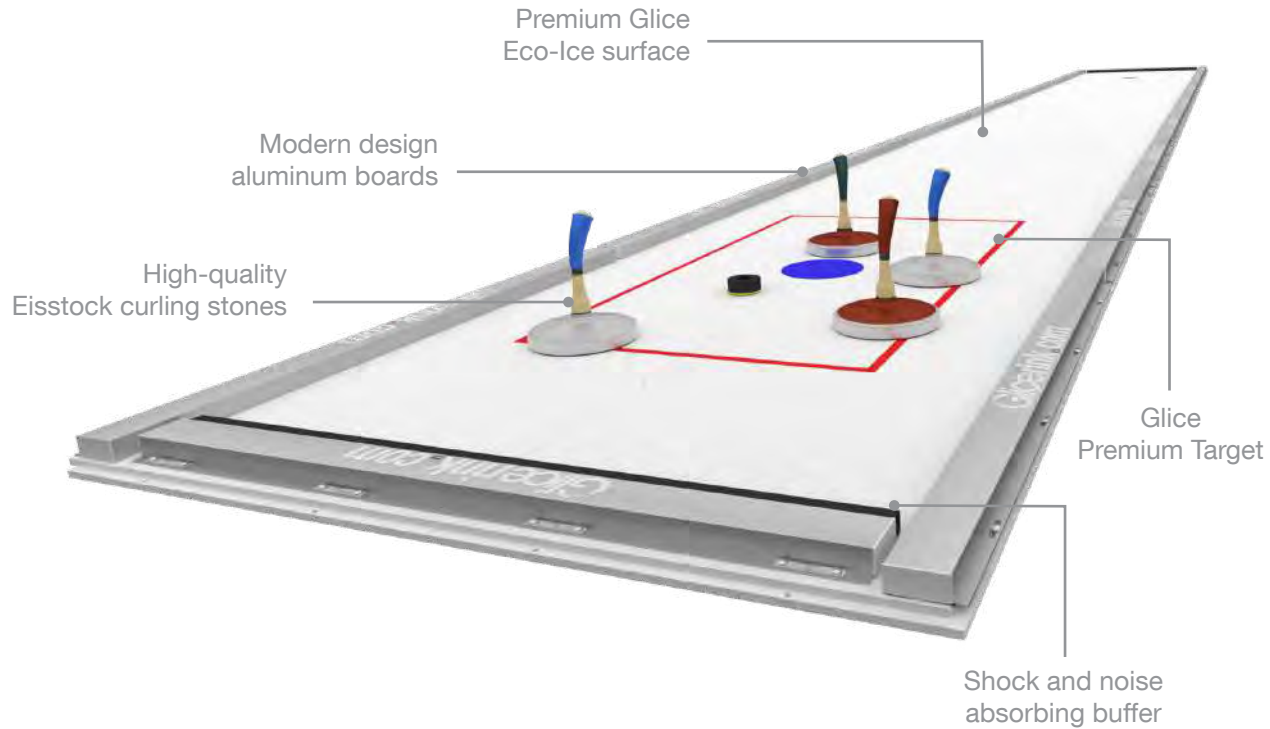

# Glice integrated Hockey Lines

Embedded hockey crease lines in Glice surface never wear out during entire lifetime of product.

# Glice Protection Tarp

Less cleaning and maintenance of your Glice Rink and longer lasting use

Rain & snow

Wind & dust

100% UV block

Light and easy to transport  
(0.17 kg/m<sup>2</sup>) (0.04 lb/sqft)

# Glice Eisstock Lane

Carefully designed Eisstock lane packages. Three options: Glice White Target, Glice Red Target or Glice Premium Target

Glice White Target

Glice Red Target