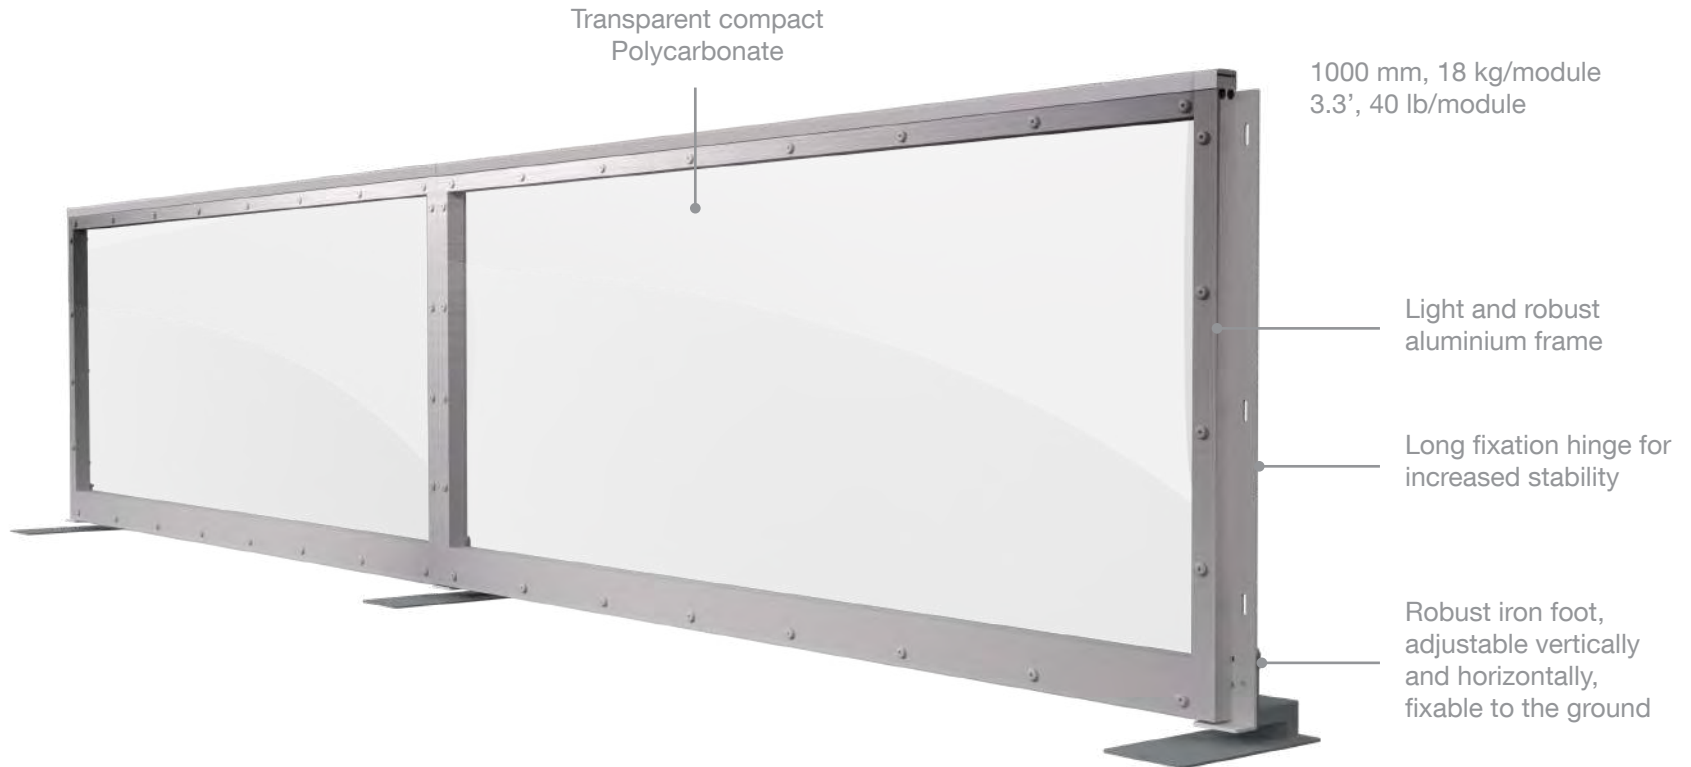

Robust iron foot, adjustable vertically and horizontally, fixable to the ground

# Glice® Glowing Dasher Boards™

Seamlessly embedded high quality LEDs guarantee perfect performance and safety.  
CE certified for outdoor and indoor usage.

Wide color range,  
managed with remote  
control:

# Glice transparent Dasher Board System

Highly resistant material, state-of-the-art design, modular system for quick and easy installation. Also available as mini version (700 mm, 14 kg/module - 2.3', 31 lb/module)