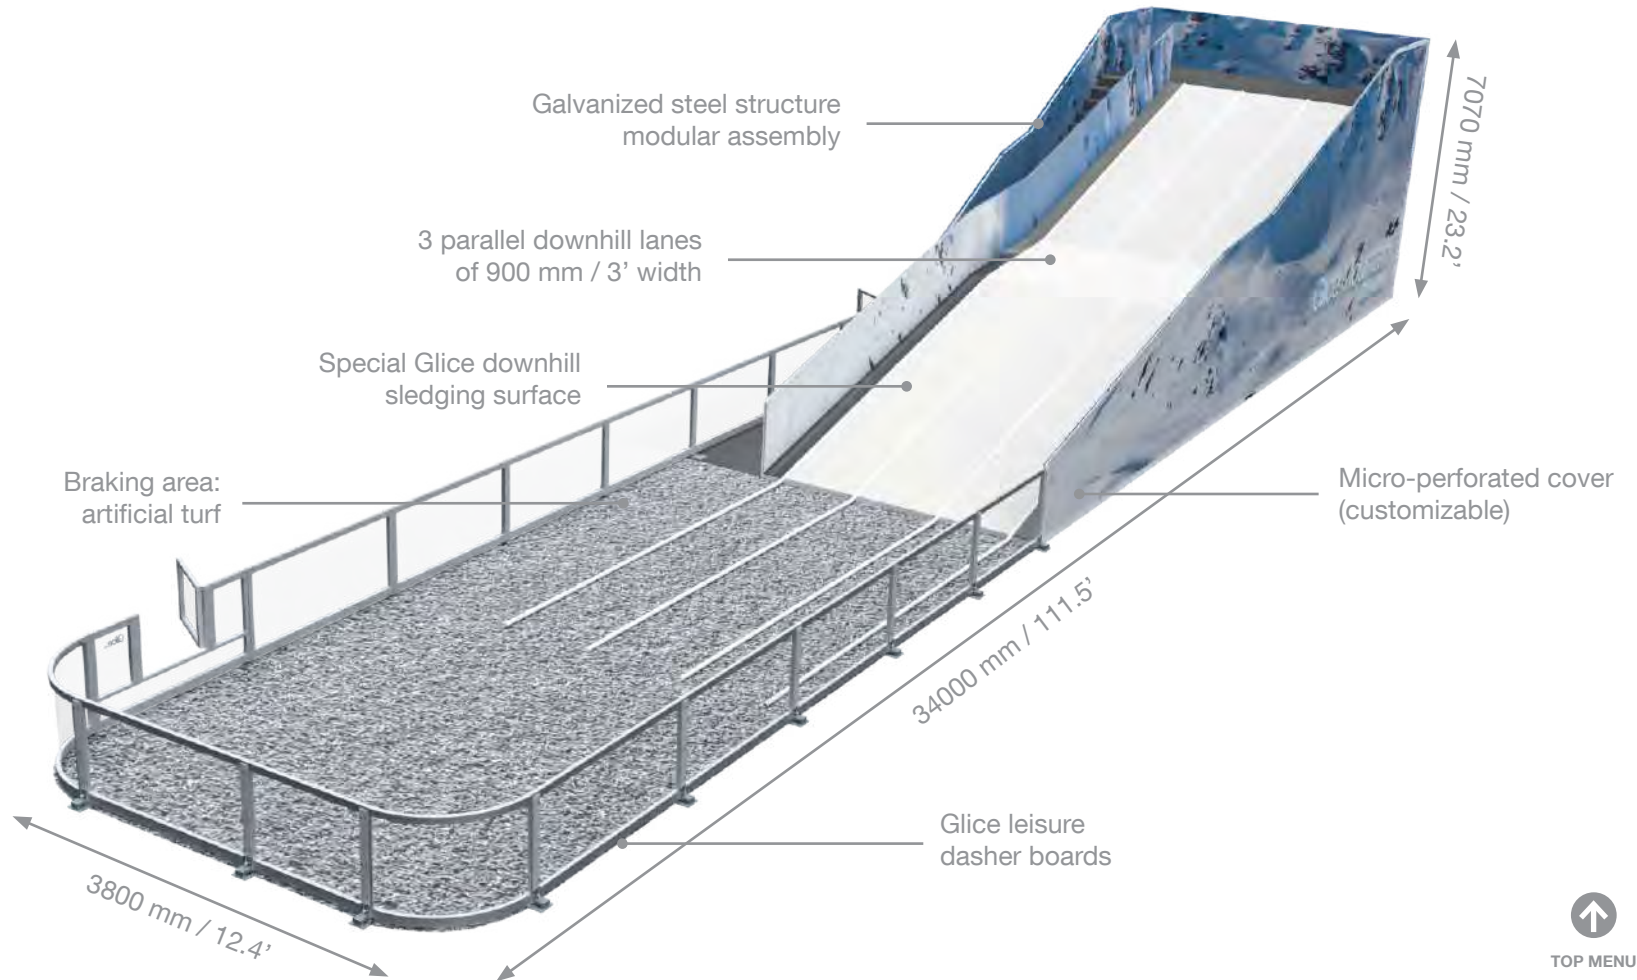

# Lattl Game

Lattlgestell for another fun variation of Eisstock. The numbers on the plates represent the points you score when a curling stone hits them. 12 individual plates / adaptable (you can take out plates)

# Glice Slapshot Station™

State-of-the-art hockey shooting station with integrated puck speed measure. Available as standard 3x6 m (9.8'x19.6') and light version 3x4 m (9.8'x13').

# Glice Bob Slide

Great excitement and fun! Emphasis on safety with EU certification. 30 bob sledges included. Installation: 2 Glice supervisors for 2 days + 4 local external workers.