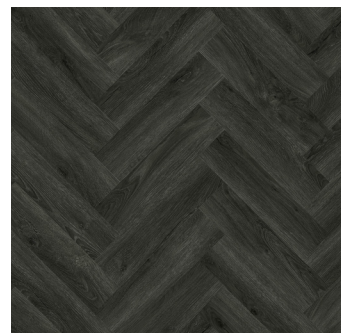

# Vero

Glue down vinyl plank, herringbone and chevron

Our Italian-inspired Vero range offers the highest quality and absolute style. Available in seven stunning colours, with our TrueGrain finish as standard, this striking collection of formats in luxury glue-down vinyl will redefine any interior.

## Plank

PLF7100G Florence

PLF7102G Pompeii

PLF7104G Venice

PLF7112G Sorrento

PLF7106G Portofino

PLF7108G Catania

PLF7110G Tuscany

## Herringbone

PLF7100GH Florence

PLF7102GH Pompeii

PLF7104GH Venice

PLF7112GH Sorrento

PLF7106GH Portofino

PLF7108GH Catania

PLF7110GH Tuscany

# Chevron

PLF7100GC Florence

PLF7102GC Pompeii

PLF7104GC Venice

PLF7112GC Sorrento

PLF7106GC Portofino

PLF7108GC Catania

PLF7110GC Tuscany