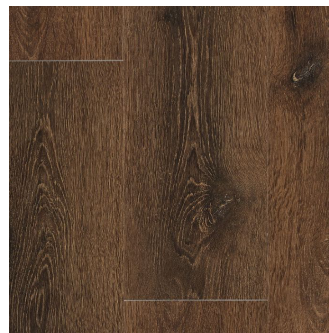

- + 0.55mm wear layer
- + TrueGrain embossing
- + Versatile formats

PLF4268G Burnt Cocoa Plank laid in a herringbone pattern

Plank (G)
1320 x 195 x 2.5mm

Herringbone (GH)
630 x 160 x 2.5mm

TrueGrain

20

Year
Residential
Guarantee

10

Year
Commercial
Guarantee

Scan for more information or call us on 01524 481 118

PLF4268G
Burnt Cocoa

PLF4268GH
Burnt Cocoa

PLF4272G
Glacial Heather

PLF4280G
Italian Lime

PLF4252G
Pastel Blanc