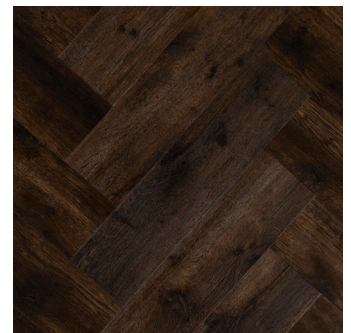

- + 0.55mm wear layer
- + TrueGrain embossing
- + Versatile formats

PLF4268G Burnt Cocoa Plank laid in a herringbone pattern

Plank (G)
1320 x 195 x 2.5mm

Herringbone (GH)
630 x 160 x 2.5mm

TrueGrain

20

Year
Residential
Guarantee

10

Year
Commercial
Guarantee

Scan for more information or call us on 01524 481 118

PLF4268G
Burnt Cocoa

PLF4268GH
Burnt Cocoa

PLF4272G
Glacial Heather

PLF4280G
Italian Lime

PLF4252G
Pastel Blanc

PLF4254G
French Loft

PLF4260G
Pure Oyster

PLF4262G
Silvery Clay

PLF4274G
Prairie Jute

PLF4278G
Pitted Magma

PLF4272GH
Glacial Heather

PLF4280GH
Italian Lime

PLF4252GH
Pastel Blanc