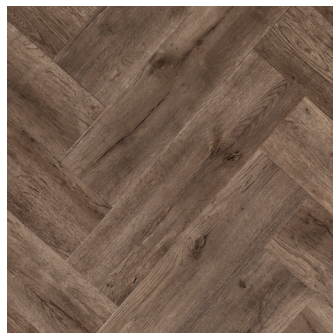

- + 0.55mm wear layer
- + TrueGrain embossing
- + Versatile formats

PLF4268G Burnt Cocoa Plank laid in a herringbone pattern

Plank (G)
1320 x 195 x 2.5mm

Herringbone (GH)
630 x 160 x 2.5mm

TrueGrain

20

Year
Residential
Guarantee

10

Year
Commercial
Guarantee

Scan for more information or call us on 01524 481 118

PLF4268G
Burnt Cocoa

PLF4268GH
Burnt Cocoa

PLF4272G
Glacial Heather

PLF4280G
Italian Lime

PLF4252G
Pastel Blanc

PLF4254G
French Loft

PLF4260G
Pure Oyster

PLF4262G
Silvery Clay

PLF4274G
Prairie Jute

PLF4278G
Pitted Magma

PLF4272GH
Glacial Heather

PLF4280GH
Italian Lime

PLF4252GH
Pastel Blanc

PLF4254GH
French Loft

PLF4260GH
Pure Oyster

PLF4262GH
Silvery Clay

PLF4274GH
Prairie Jute

PLF4278GH
Pitted Magma

Glacial Heather

PLF4272G
Glacial Heather

PLF4272GH
Glacial Heather