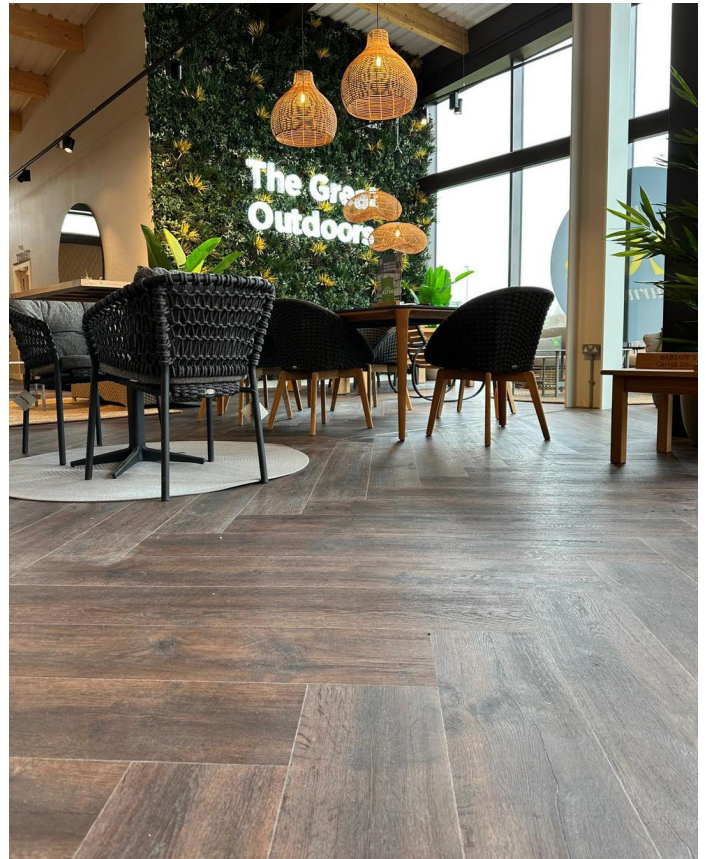

PlusFloor®

Vinyl
Formation

Formation

Glue Down Vinyl Plank and Herringbone

Our Formation range exudes quality and sophistication with its on-trend colour ways and premium features.

With larger boards than our Vero collection, it is perfect for those bigger, open spaces. It is versatile as the formats can be mixed to create your dream space.

- + 0.55mm wear layer
- + TrueGrain embossing
- + Versatile formats

PLF4268G Burnt Cocoa Plank laid in a herringbone pattern

Plank (G)
1320 x 195 x 2.5mm

Herringbone (GH)
630 x 160 x 2.5mm

TrueGrain

20

Year
Residential
Guarantee