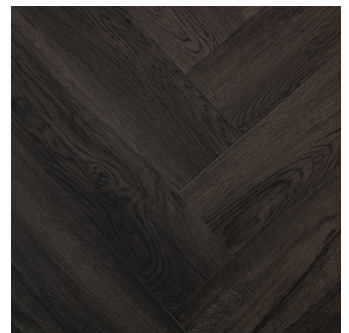

- + 0.55mm wear layer
- + TrueGrain embossing
- + Versatile formats

PLF4268G Burnt Cocoa Plank laid in a herringbone pattern

Plank (G)
1320 x 195 x 2.5mm

Herringbone (GH)
630 x 160 x 2.5mm

TrueGrain

20

Year
Residential
Guarantee

10

Year
Commercial
Guarantee

Scan for more information or call us on 01524 481 118

PLF4268G
Burnt Cocoa

PLF4268GH
Burnt Cocoa

PLF4272G
Glacial Heather

PLF4280G
Italian Lime

PLF4252G
Pastel Blanc

PLF4254GH
French Loft

PLF4260GH
Pure Oyster

PLF4262GH
Silvery Clay

PLF4274GH
Prairie Jute

PLF4278GH
Pitted Magma

Glacial Heather

PLF4272G
Glacial Heather

PLF4272GH
Glacial Heather

PLF4280G
Italian Lime

PLF4280GH
Italian Lime

Italian Lime

Pastel Blanc

PLF4252G
Pastel Blanc

PLF4252GH
Pastel Blanc

PLF4254G
French Loft

PLF4254GH
French Loft