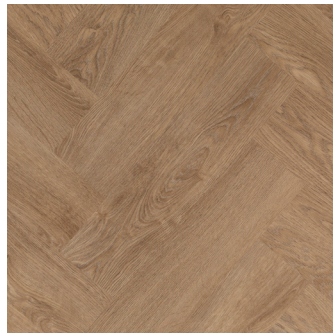

- + 0.55mm wear layer
- + TrueGrain embossing
- + Versatile formats

PLF4268G Burnt Cocoa Plank laid in a herringbone pattern

Plank (G)
1320 x 195 x 2.5mm

Herringbone (GH)
630 x 160 x 2.5mm

TrueGrain

20

Year
Residential
Guarantee

PLF4254GH
French Loft

PLF4260GH
Pure Oyster

PLF4262GH
Silvery Clay

PLF4274GH
Prairie Jute

PLF4278GH
Pitted Magma

Glacial Heather

PLF4272G
Glacial Heather

PLF4272GH
Glacial Heather

PLF4280G
Italian Lime

PLF4280GH
Italian Lime

Italian Lime

Pastel Blanc

PLF4252G
Pastel Blanc

PLF4252GH
Pastel Blanc

PLF4254G
French Loft

PLF4254GH
French Loft

French Loft

Pure Oyster

PLF4260G
Pure Oyster

PLF4260GH
Pure Oyster

Silvery Clay

PLF4262G
Silvery Clay

PLF4262GH
Silvery Clay

PLF4274G
Prairie Jute