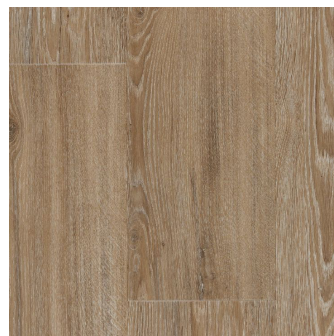

- + 0.55mm wear layer
- + TrueGrain embossing
- + Versatile formats

PLF4268G Burnt Cocoa Plank laid in a herringbone pattern

Plank (G)
1320 x 195 x 2.5mm

Herringbone (GH)
630 x 160 x 2.5mm

TrueGrain

20

Year
Residential
Guarantee

PLF4254GH
French Loft

PLF4260GH
Pure Oyster

PLF4262GH
Silvery Clay

PLF4274GH
Prairie Jute

PLF4278GH
Pitted Magma

Glacial Heather

PLF4272G
Glacial Heather

PLF4272GH
Glacial Heather

PLF4280G
Italian Lime

PLF4280GH
Italian Lime

Italian Lime

Pastel Blanc

PLF4252G
Pastel Blanc

PLF4252GH
Pastel Blanc

PLF4254G
French Loft

PLF4254GH
French Loft

French Loft

Pure Oyster

PLF4260G
Pure Oyster

PLF4260GH
Pure Oyster

Silvery Clay

PLF4262G
Silvery Clay

PLF4262GH
Silvery Clay

PLF4274G
Prairie Jute