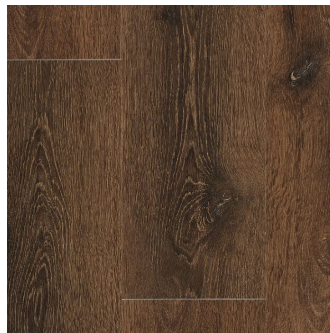

Burnt Cocoa

PLF4268G
Burnt Cocoa