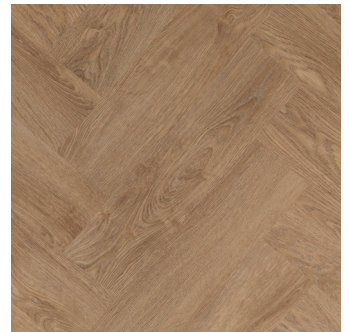

- + 0.55mm wear layer
- + TrueGrain embossing
- + Versatile formats

PLF4268G Burnt Cocoa Plank laid in a herringbone pattern

Plank (G)
1320 x 195 x 2.5mm

Herringbone (GH)
630 x 160 x 2.5mm

TrueGrain

20

Year
Residential
Guarantee

10

Year
Commercial
Guarantee

Scan for more information or call us on 01524 481 118

PLF4268G
Burnt Cocoa

PLF4268GH
Burnt Cocoa

PLF4272G
Glacial Heather

PLF4280G
Italian Lime

PLF4252G
Pastel Blanc

PLF4254G
French Loft

PLF4260G
Pure Oyster

PLF4262G
Silvery Clay

PLF4274G
Prairie Jute

PLF4278G
Pitted Magma

PLF4272GH
Glacial Heather

PLF4280GH
Italian Lime

PLF4252GH
Pastel Blanc

PLF4254GH
French Loft

PLF4260GH
Pure Oyster

PLF4262GH
Silvery Clay

PLF4274GH
Prairie Jute

PLF4278GH
Pitted Magma

Glacial Heather

PLF4272G
Glacial Heather

PLF4272GH
Glacial Heather