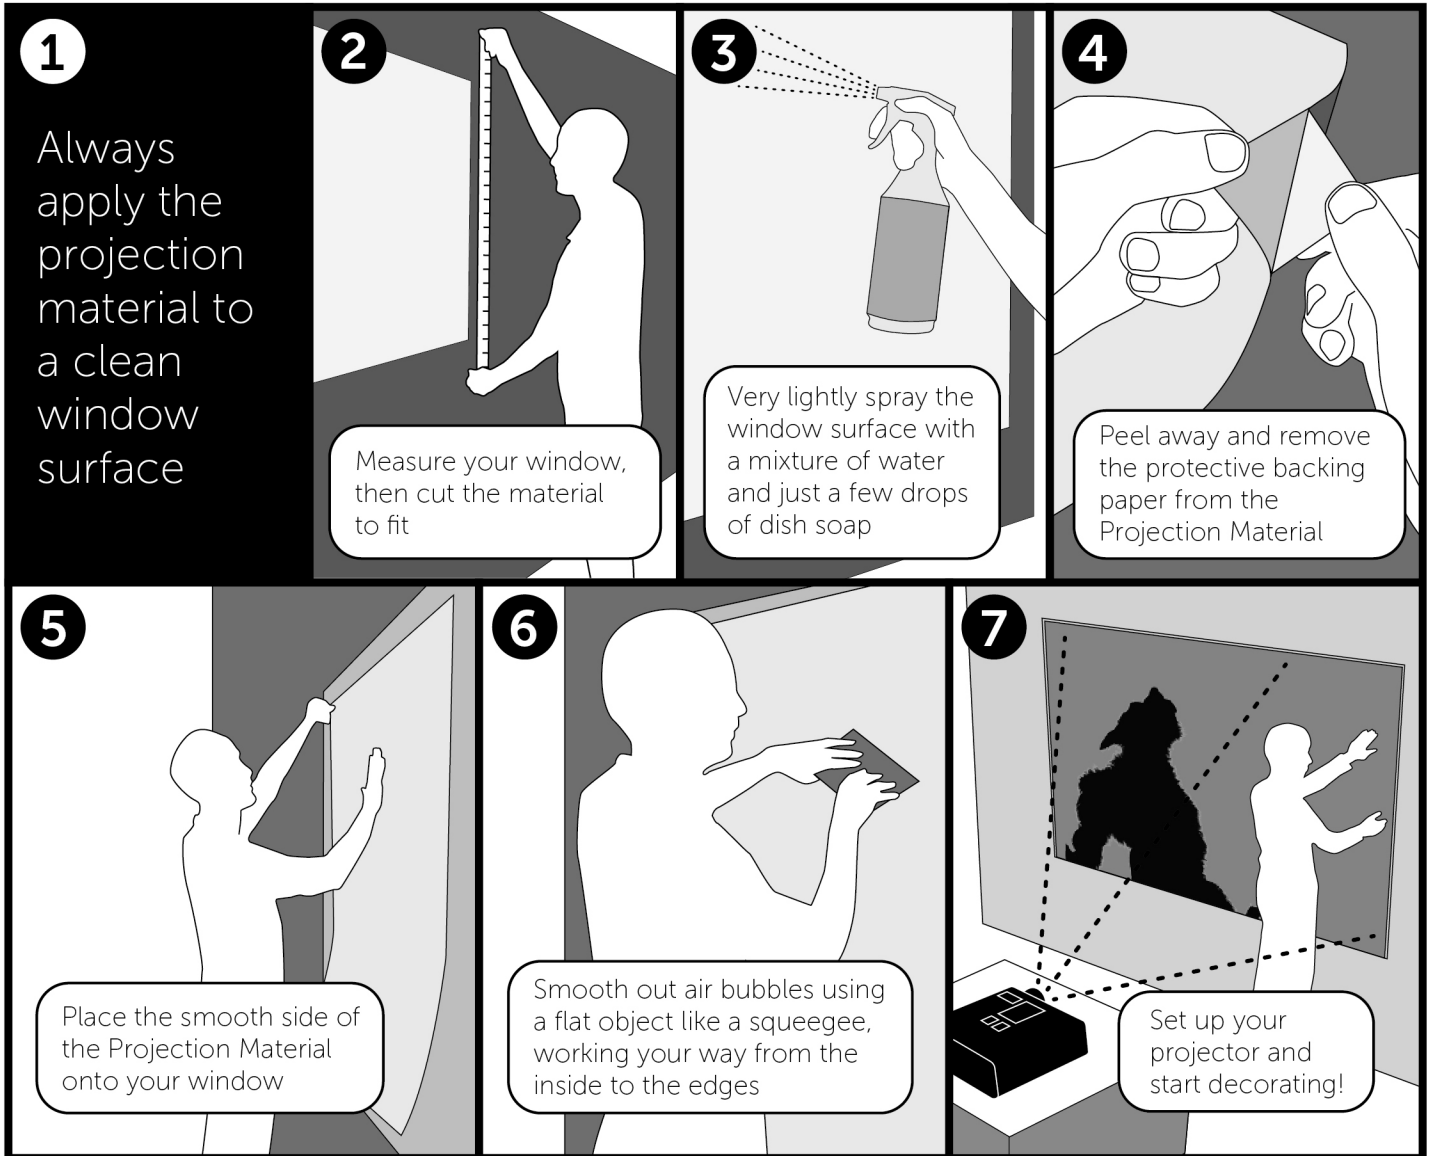

Premium Window Projection Material

USER GUIDE

PRO TIPS

- 1/ When you're done, roll up the material with the smooth side facing inward for easy storage.
- 2/ Turn off any light sources which shine directly on your Premium Window Projection Material for the clearest effect.