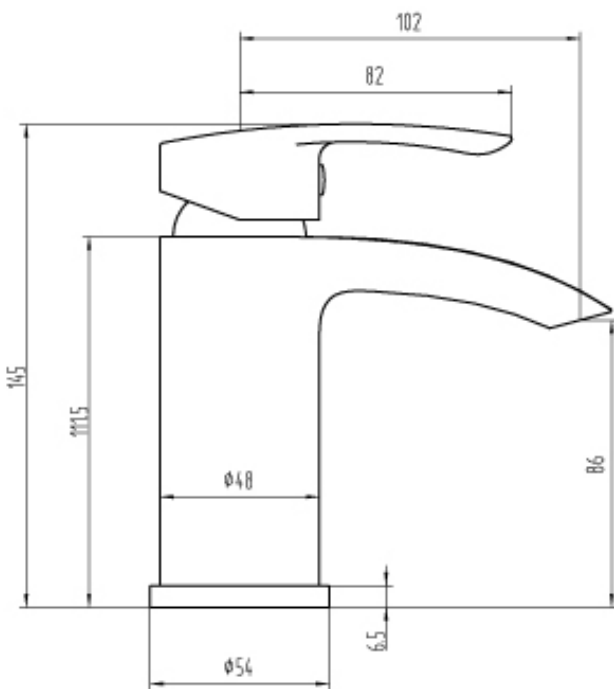

PRODUCT DATA SHEET

Powerscourt Basin Mono Mixer

HX007

Material	Brass
Colour/Finish	Chrome
Additional Information	with a pair of flexible inlet pipes and SS click waste
Cartridge Size	35
WRAS	1909303

Flow

0.1bar	2.8
0.2bar	4.6
0.5bar	7.5
1bar	10.06
1.5bar	13.3
2bar	15.5
3bar	18.9

Related Products	
HX008	Powerscourt Bath Shower Mixer