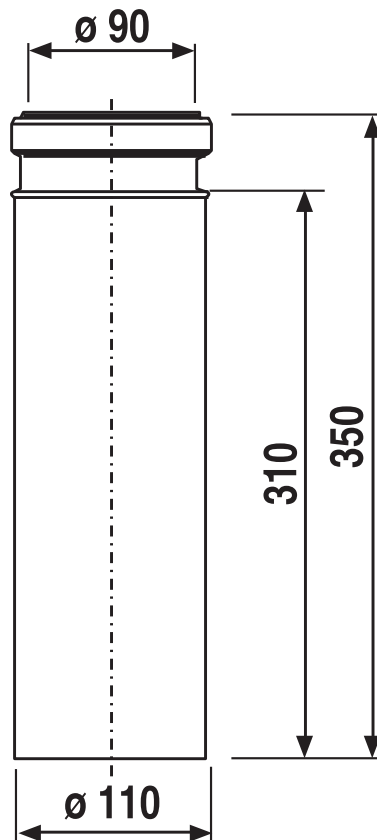

58.913.00..S000

SANIT WC connector DN90/DN100 black

Artikelnummer

58.913.00..S000

Ean11

4013341062374

Produktbeschreibung

WC connector DN 90/DN 100
in PE plastic black, for welding to PE-pipe or inserting into another waste
pipe, with protection plugs, packed in a plastic bag