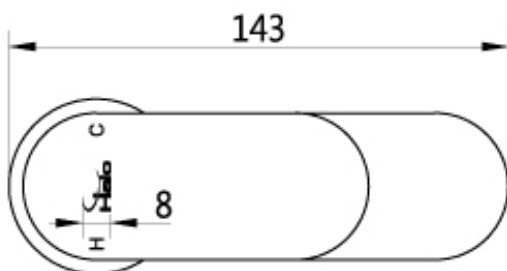

PRODUCT DATA SHEET

Mahon Basin Mono Mixer

HX018

Material	Brass
Colour/Finish	Chrome
Additional Information	with a pair of flexible inlet pipes and SS click waste
Cartridge Size	35
WRAS	No

Flow

0.1bar	1.3
0.2bar	3.4
0.5bar	5.4
1bar	7.7
1.5bar	9.4
2bar	11
3bar	13.5

Related Products	
HX017	Mahon Bath Shower Mixer

Measurements shown are in mm. Warranty 5 years. Halo Tiles & Bathrooms reserve the right to make changes to products and specifications without prior notice.