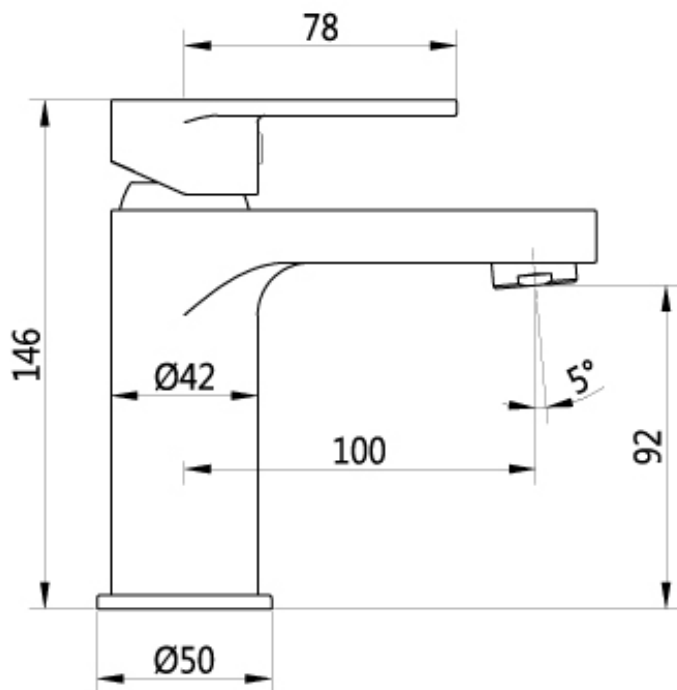

PRODUCT DATA SHEET

Mahon Basin Mono Mixer

HX018

Material	Brass
Colour/Finish	Chrome
Additional Information	with a pair of flexible inlet pipes and SS click waste
Cartridge Size	35
WRAS	No

Flow

0.1bar	1.3
0.2bar	3.4
0.5bar	5.4
1bar	7.7
1.5bar	9.4
2bar	11
3bar	13.5

Related Products	
HX017	Mahon Bath Shower Mixer

Measurements shown are in mm. Warranty 5 years. Halo Tiles & Bathrooms reserve the right to make changes to products and specifications without prior notice.