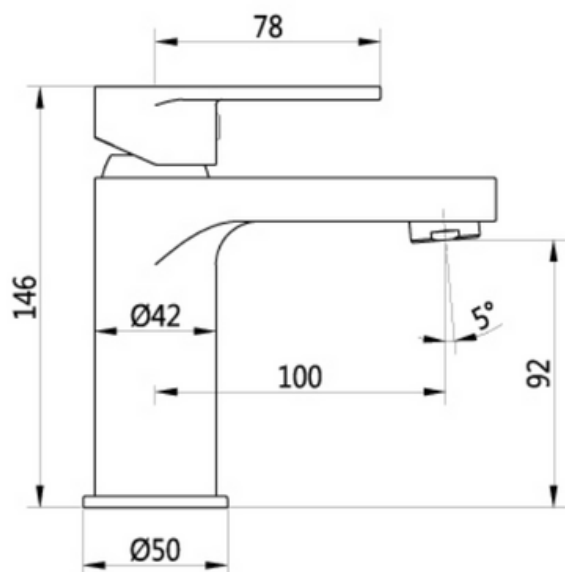

Mahon Basin Mono Mixer

C.E Approval

Domestic

Product Information

Product Code	HX018
Material	Brass
Colour/Finish	Chrome
Additional Info	With a pair of flexible inlet pipes and SS click waste
Cartridge Size	35
WRAS	1905311

Flow

0.1bar	1.3 L/min
0.2bar	3.4 L/min
0.5bar	5.4 L/min
1bar	7.7 L/min
1.5bar	9.4 L/min
2bar	11 L/min
3bar	13.5 L/min

All measurements shown are in millimetres. Drawing sizes are not to scale. Measurement accuracy ±5mm. Halo Tiles & Bathrooms reserves the right to make changes and/or modifications to products and specifications without prior notice