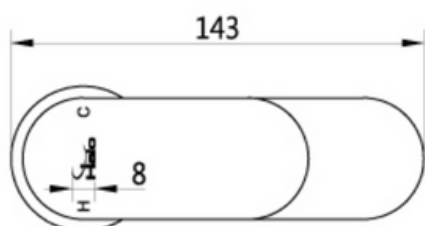

Mahon Basin Mono Mixer

C.E Approval

Domestic

Product Information

Product Code	HX018
Material	Brass
Colour/Finish	Chrome
Additional Info	With a pair of flexible inlet pipes and SS click waste
Cartridge Size	35
WRAS	1905311

Flow

0.1bar	1.3 L/min
0.2bar	3.4 L/min
0.5bar	5.4 L/min
1bar	7.7 L/min
1.5bar	9.4 L/min
2bar	11 L/min
3bar	13.5 L/min

All measurements shown are in millimetres. Drawing sizes are not to scale. Measurement accuracy ±5mm. Halo Tiles & Bathrooms reserves the right to make changes and/or modifications to products and specifications without prior notice