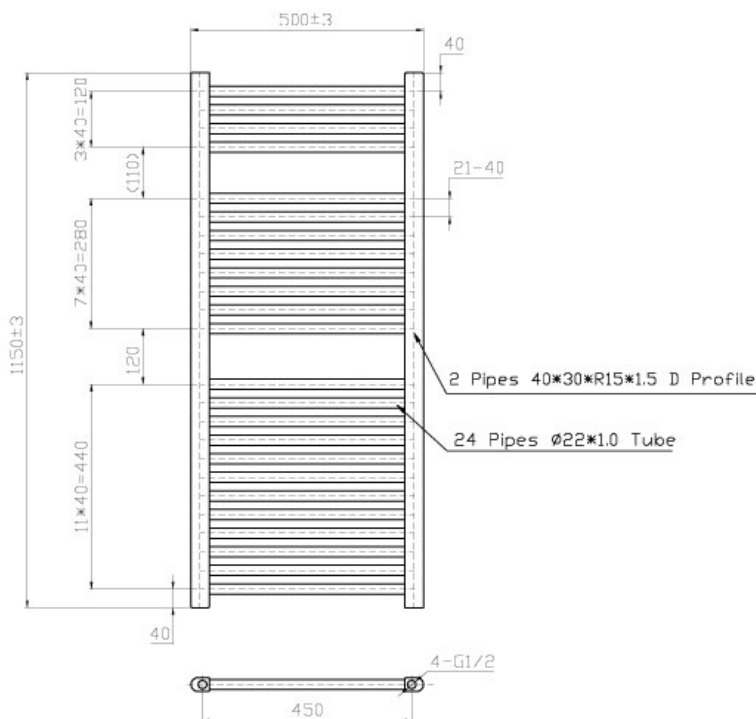

PRODUCT DATA SHEET

Straight Anthracite Heated Towel Rail 500mm x 1150mm

HX035

Colour/Finish

Anthracite

Related Products	
HX034	Straight Anthracite Heated Towel Radiator 500mm x 800mm
HX036	Straight Anthracite Heated Towel Radiator 500mm x 1750mm
HX037	Straight Anthracite Heated Towel Radiator 600mm x 1150mm

Measurements shown are in mm. Warranty 5 years. Halo Tiles & Bathrooms reserve the right to make changes to products and specifications without prior notice.