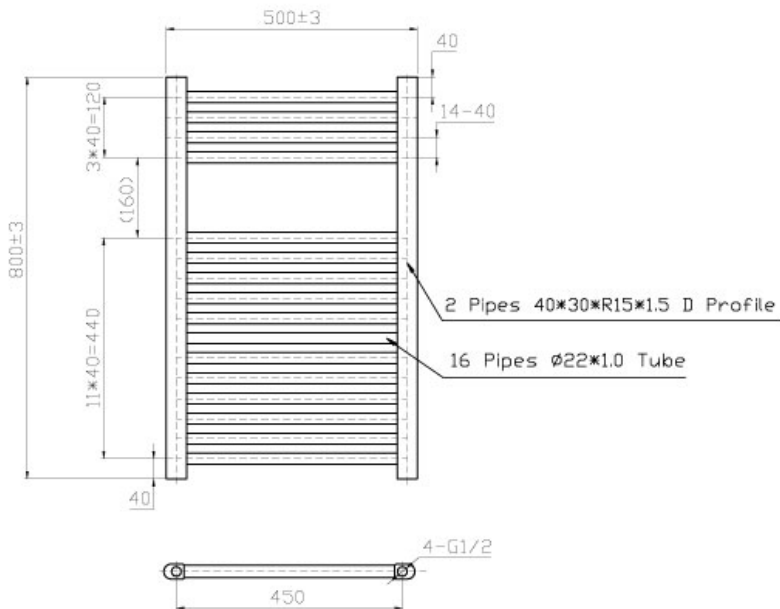

PRODUCT DATA SHEET

Straight Chrome Heated Towel Rail 500mm x 800mm

HX039

Colour/Finish

Chrome

Related Products	
HX034	Straight Anthracite Heated Towel Radiator 500mm x 800mm
HX040	Straight Chrome Heated Towel Radiator 500mm x 1150mm
HX041	Straight Chrome Heated Towel Radiator 500mm x 1750mm

Measurements shown are in mm. Warranty 5 years. Halo Tiles & Bathrooms reserve the right to make changes to products and specifications without prior notice.