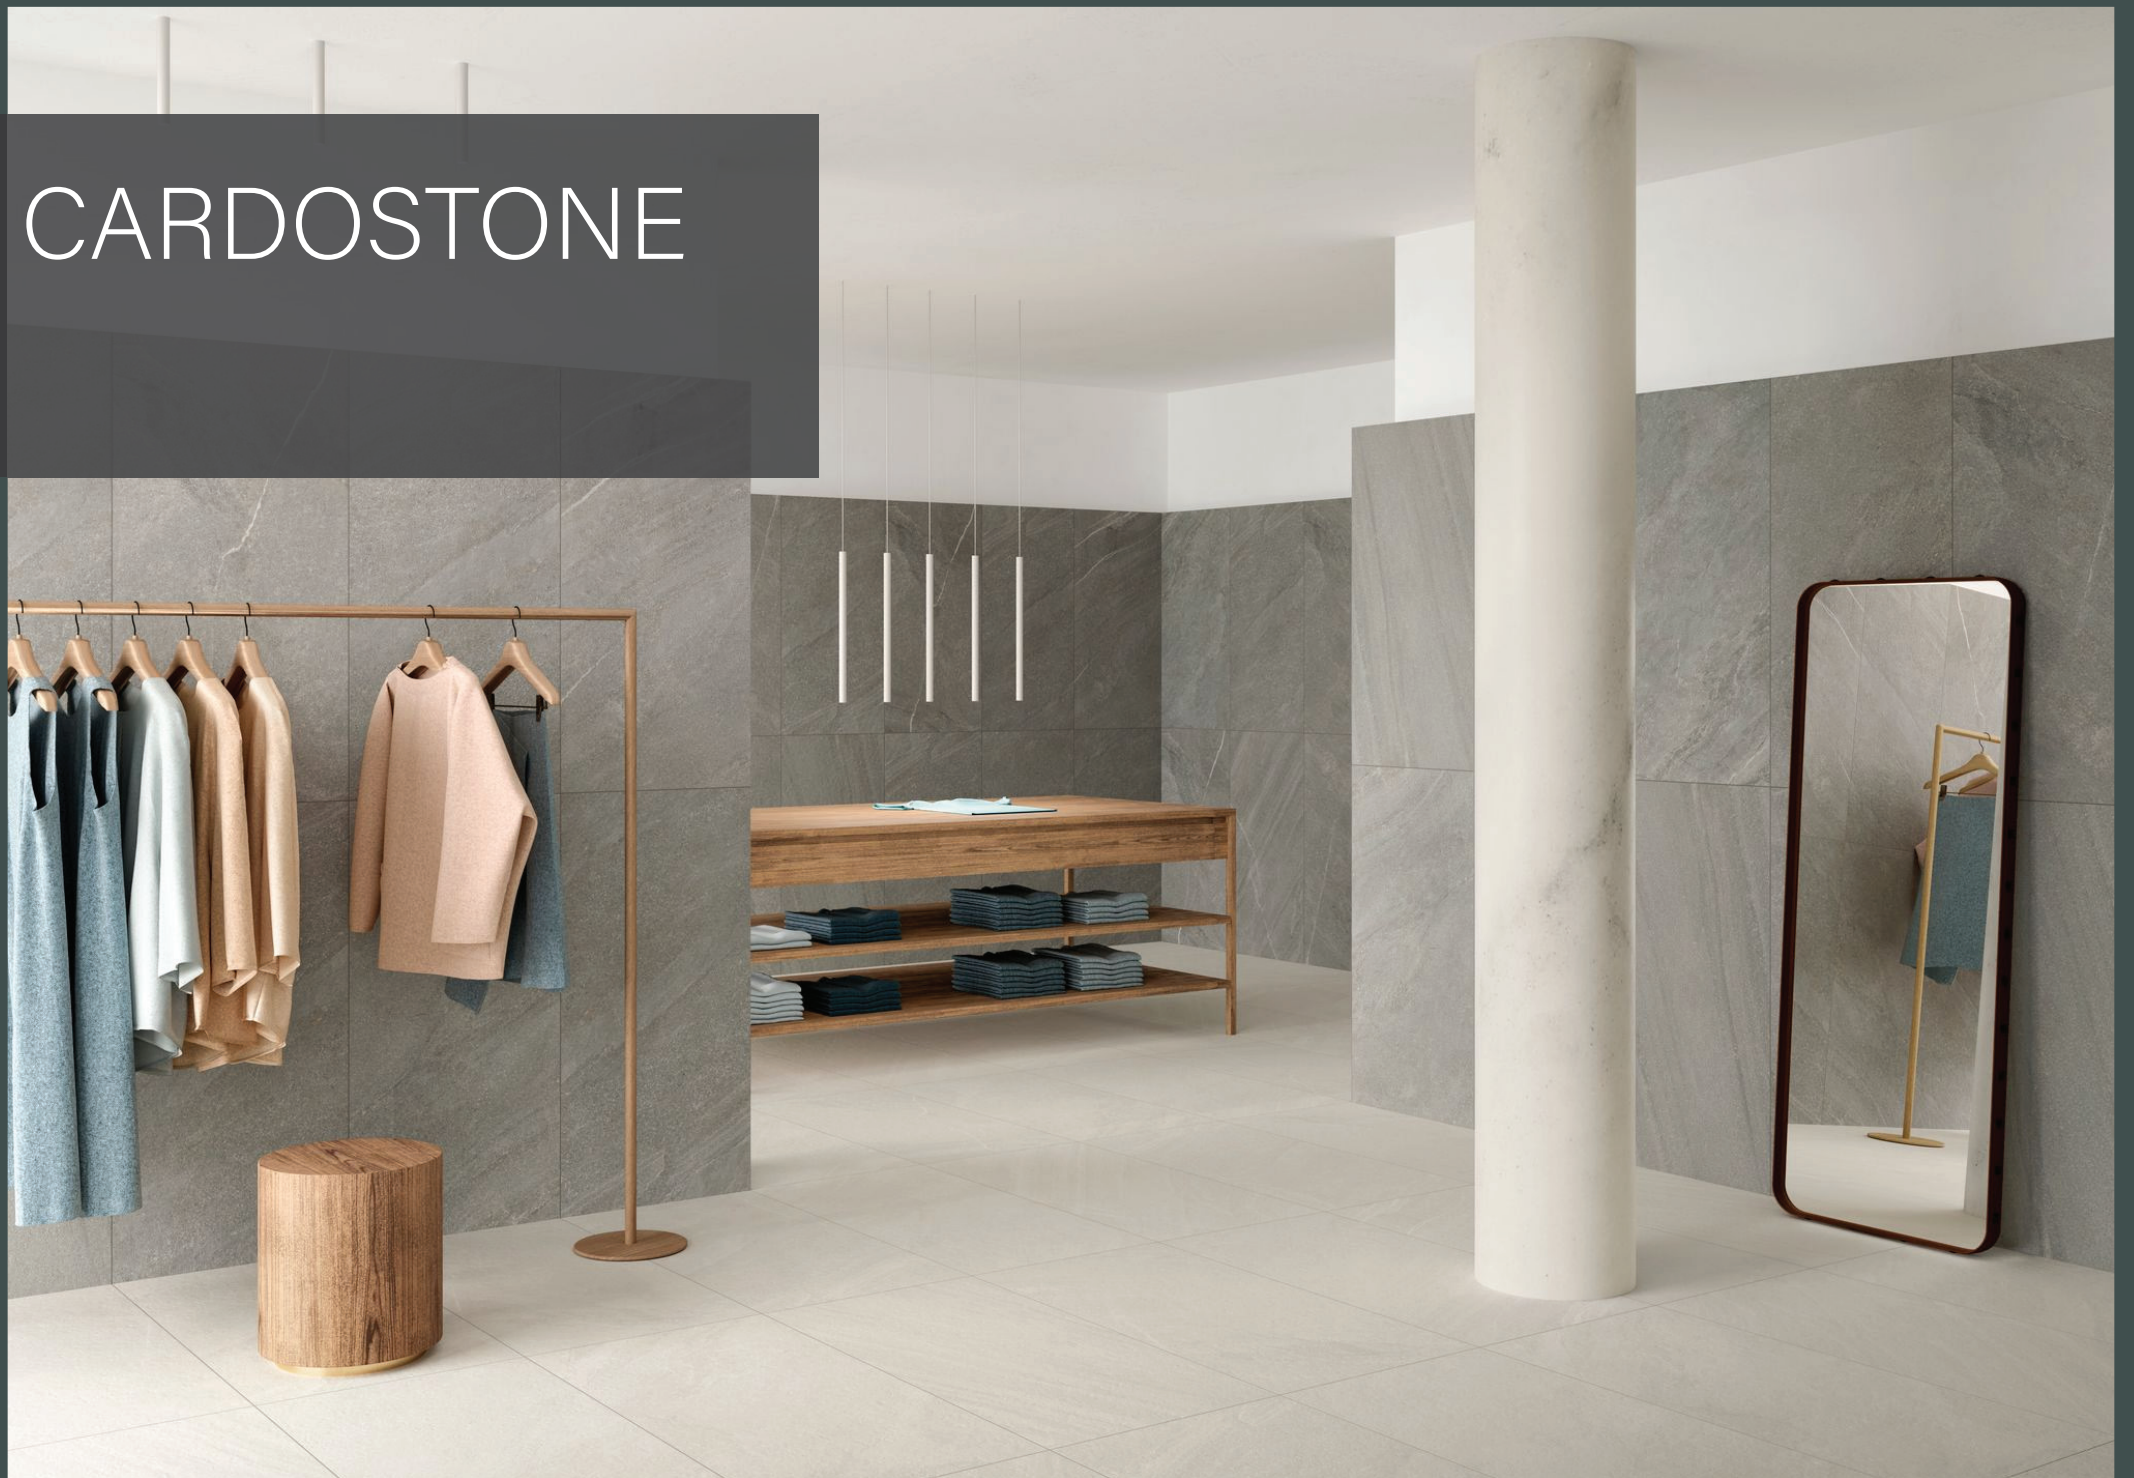

# CARDOSTONE

ALSO AVAILABLE  
IN 2CM THICKNESS  
FOR OUTDOOR USE

**Tile Type**

Wall & Floor Glazed Porcelain

**Usage**

Commercial & Residential

**Indoor**

**Sizes**