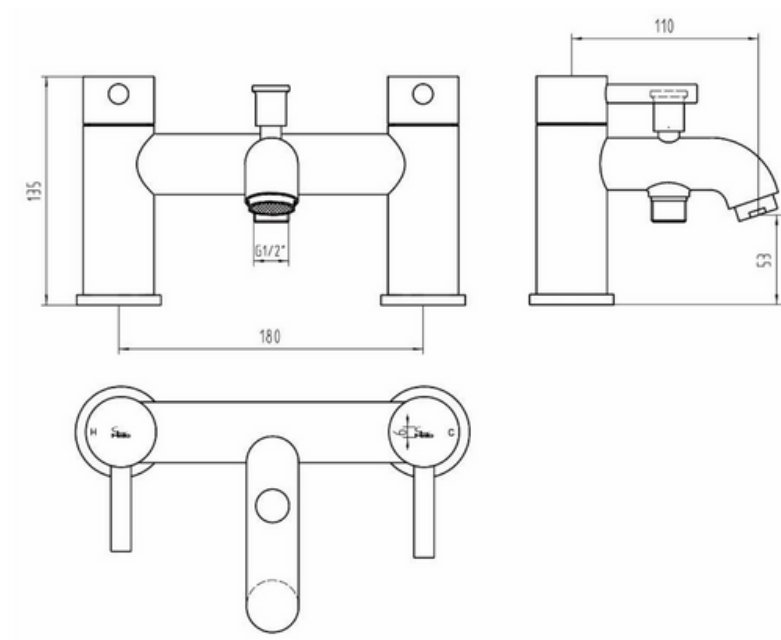

Glencar Bath Shower Mixer

C.E Approval

Domestic

Product Information

Product Code	HX011
Material	Brass
Colour/Finish	Chrome
Additional Info	ABS handset, ABS wall bracket, 1.5m SS shower hose
Cartridge Size	G3/4"
WRAS	1905311

Flow

0.1bar	3.9 L/min
0.2bar	5.2 L/min
0.5bar	7.9 L/min
1bar	10.7 L/min
1.5bar	13.1 L/min
2bar	14.9 L/min
3bar	18.3 L/min

All measurements shown are in millimetres. Drawing sizes are not to scale. Measurement accuracy ± 5 mm. Halo Tiles & Bathrooms reserves the right to make changes and/or modifications to products and specifications without prior notice