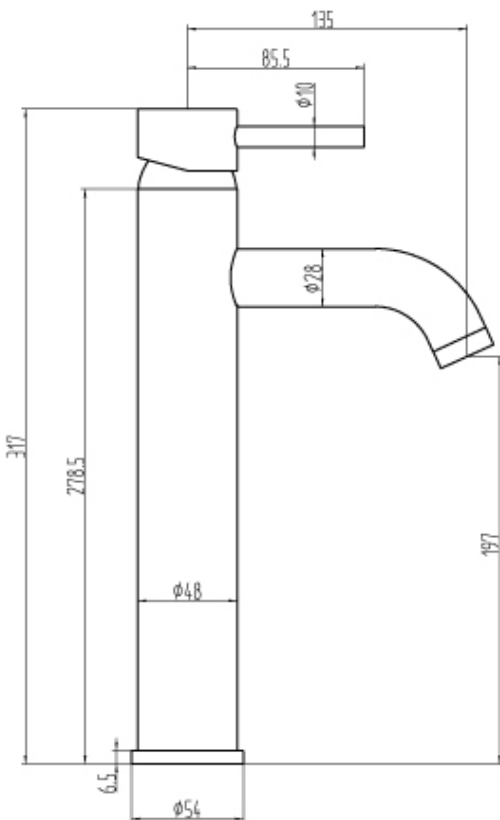

PRODUCT DATA SHEET

Glencar Tall Basin Mono Mixer

HX013

Material	Brass
Colour/Finish	Chrome
Additional Information	with a pair of flexible inlet pipes and SS click waste
Cartridge Size	40
WRAS	NO

Flow			
0.1bar	3	1.5bar	10.1
0.2bar	3.9	2bar	11.7
0.5bar	6.1	3bar	14.4
1bar	8.3		

Related Products	
HX009	Glencar Basin Mono Mixer
HX011	Glencar Bath Shower Mixer
HX015	Glencar Freestanding Bath Shower Mixer

Measurements shown are in mm. Warranty 5 years. Halo Tiles & Bathrooms reserve the right to make changes to products and specifications without prior notice.