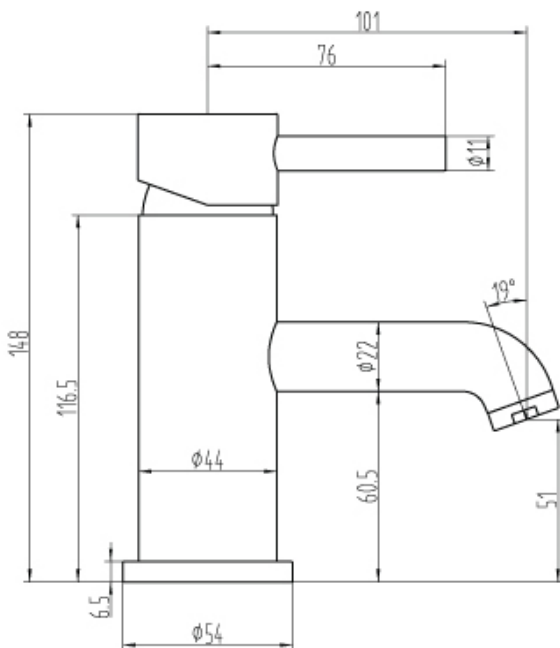

## Glencar Basin Mono Mixer

HX009

Material	Brass
Colour/Finish	Chrome
Additional Information	with a pair of flexible inlet pipes and SS click waste
Cartridge Size	35
WRAS	NO

Flow			
<b>0.1bar</b>	2.9	<b>1.5bar</b>	9.5
<b>0.2bar</b>	3.8	<b>2bar</b>	11
<b>0.5bar</b>	5.7	<b>3bar</b>	13.4
<b>1bar</b>	7.9		

Related Products	
HX013	Glencar Tall Basin Mono Mixer
HX011	Glencar Bath Shower Mixer
HX015	Glencar Freestanding Bath Shower Mixer

Measurements shown are in mm. Warranty 5 years. Halo Tiles & Bathrooms reserve the right to make changes to products and specifications without prior notice.