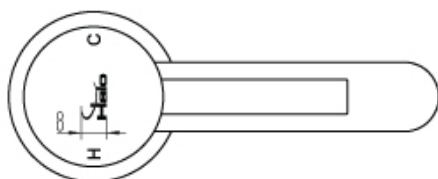

## Glencar Basin Mono Mixer

HX009

Material	Brass
Colour/Finish	Chrome
Additional Information	with a pair of flexible inlet pipes and SS click waste
Cartridge Size	35
WRAS	NO

Flow			
<b>0.1bar</b>	2.9	<b>1.5bar</b>	9.5
<b>0.2bar</b>	3.8	<b>2bar</b>	11
<b>0.5bar</b>	5.7	<b>3bar</b>	13.4
<b>1bar</b>	7.9		

Related Products	
HX013	Glencar Tall Basin Mono Mixer
HX011	Glencar Bath Shower Mixer
HX015	Glencar Freestanding Bath Shower Mixer

Measurements shown are in mm. Warranty 5 years. Halo Tiles & Bathrooms reserve the right to make changes to products and specifications without prior notice.