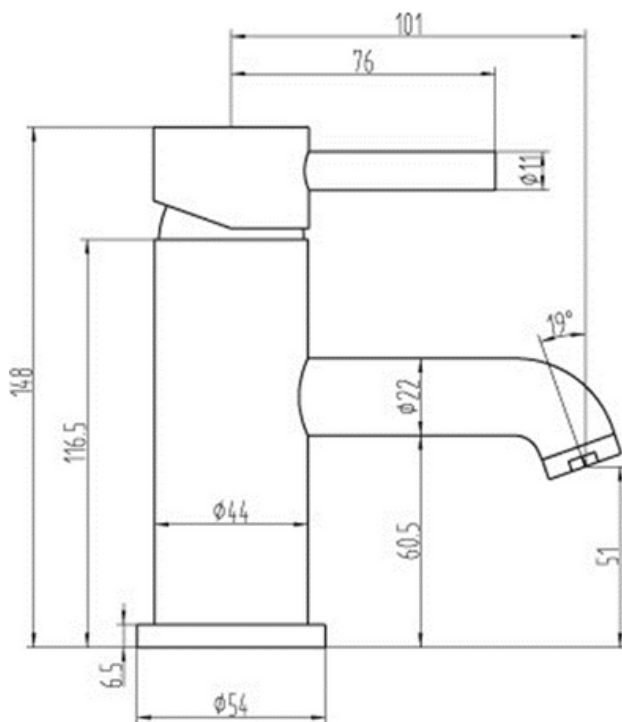

Glencar Basin Mono Mixer

C.E Approval

Domestic

Product Information

| | |
|------------------------|--|
| Product Code | HX009 |
| Material | Brass |
| Colour/Finish | Chrome |
| Additional Info | With a pair of flexible inlet pipes and SS click waste |
| Cartridge Size | G3/4" |
| WRAS | 1905311 |

Flow

| | |
|---------------|------------|
| 0.1bar | 2.9 L/min |
| 0.2bar | 3.8 L/min |
| 0.5bar | 5.7 L/min |
| 1bar | 7.9 L/min |
| 1.5bar | 9.5 L/min |
| 2bar | 11 L/min |
| 3bar | 13.4 L/min |

All measurements shown are in millimetres. Drawing sizes are not to scale. Measurement accuracy ±5mm. Halo Tiles & Bathrooms reserves the right to make changes and/or modifications to products and specifications without prior notice