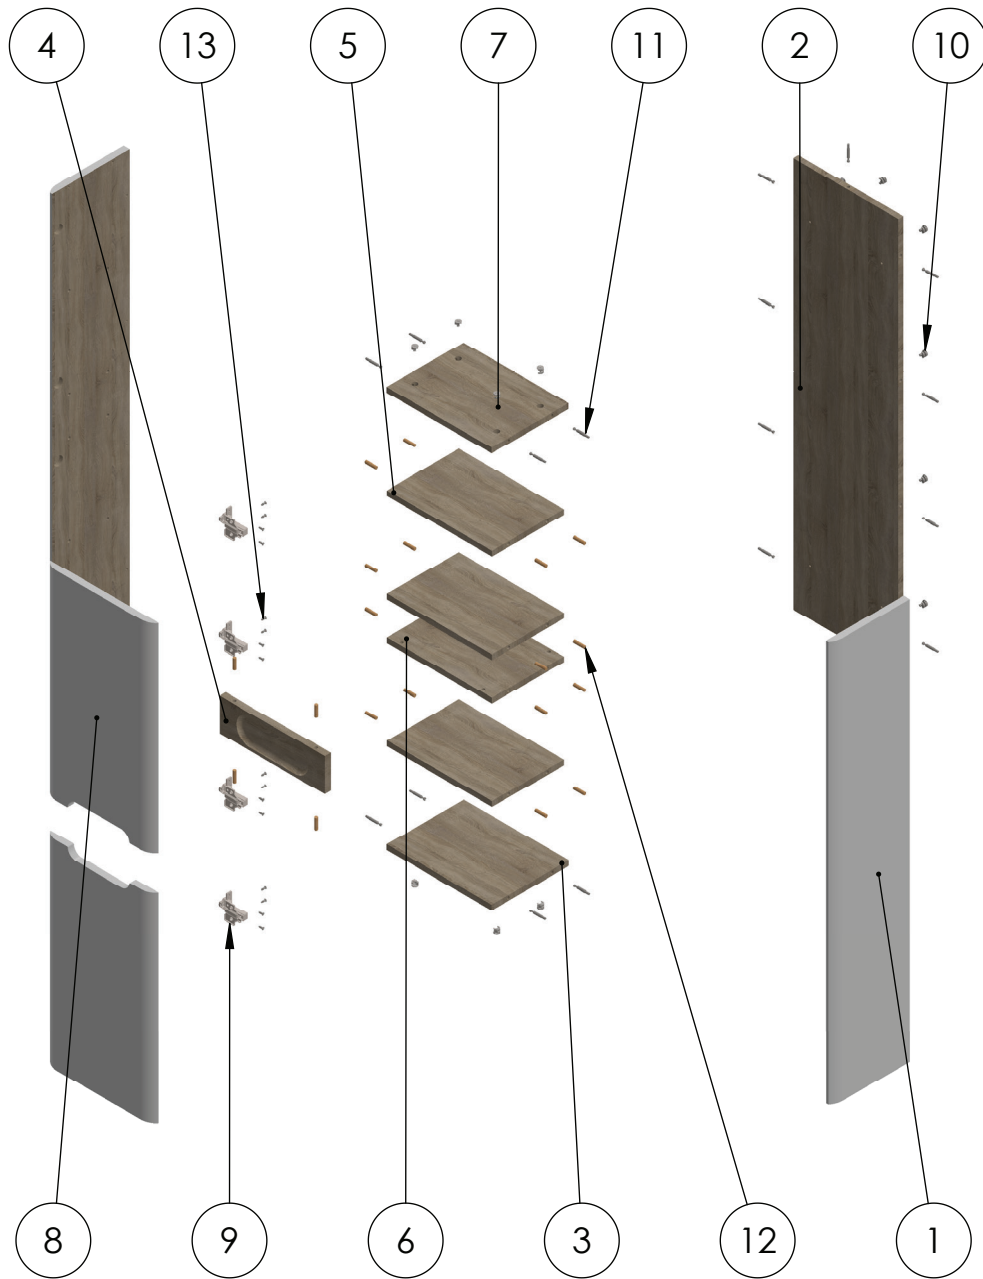

FRONT VIEW

BOTTOM VIEW

SIDE VIEW
SECTION R-R
SCALE 1 : 12

Camolin,
Co. Wexford

Tel: 053 9383700
sales@halotiles.ie
www.halotiles.ie

Carter Midi Boy Unit Wall Hung

Code: HT032

Size: 350 x 1200 x 250

Weight:

Unit Finish: Graphite Grey

Certification: FSC

ITEM NO.	PART NUMBER	MEASUREMENTS	QTY.
1	CTR MIDI BOY GABLE	1200 X 232 X 18	2
2	CTR MIDI BOY BACK	1170 X 314 X 15	1
3	CTR MIDI BOY BOTTOM	314 X 231 X 15	1
4	CTR MIDI BOY FINGER RAIL 2	314 X 98 X 18	1
5	CTR MIDI BOY SHELF	314 X 215 X 15	2
6	CTR MIDI BOY SHELF 2	314 X 215 X 15	2
7	CTR MIDI BOY TOP	314 X 230 X 15	1
8	CTR MIDI BOY DOOR	597 X 322.87 X 18	2
9	Hinge		4
10	Minifix Cam		18
11	Minifix Dowel		18
12	Timber Dowels		20
13	16mm Wood Screw		16