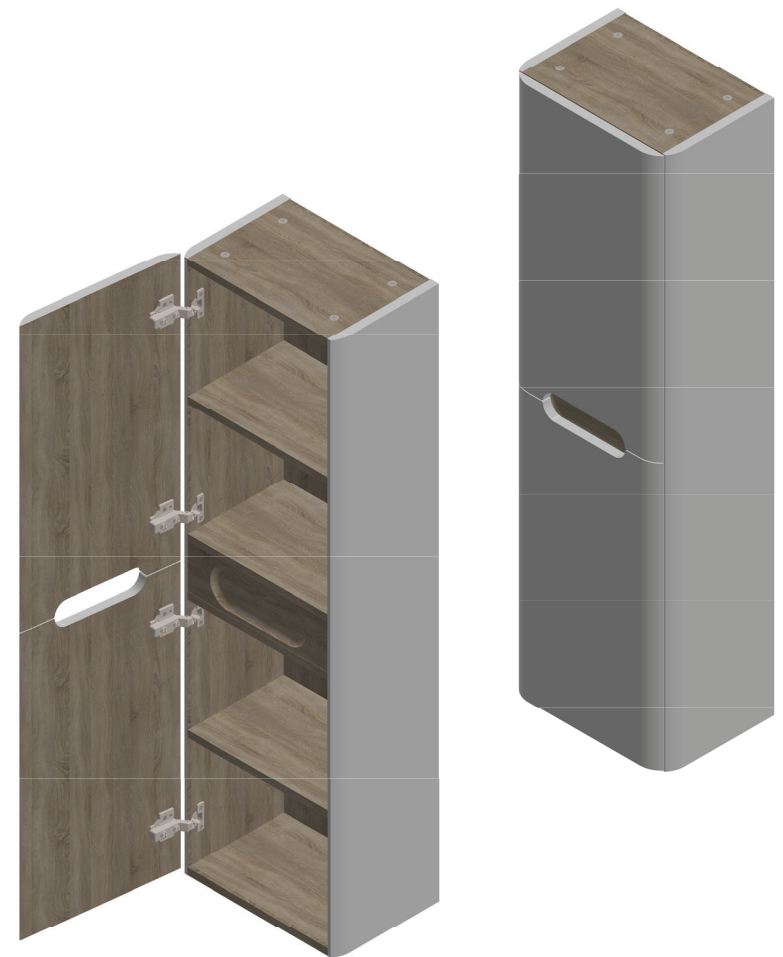

FRONT VIEW

BOTTOM VIEW

SIDE VIEW
SECTION R-R
SCALE 1 : 12

Camolin,
Co. Wexford

Tel: 053 9383700
sales@halotiles.ie
www.halotiles.ie

Carter Midi Boy Unit Wall Hung

Code: HT032

Size: 350 x 1200 x 250

Weight:

Unit Finish: Graphite Grey

Certification: FSC

ITEM NO.	PART NUMBER	MEASUREMENTS	QTY.
1	CTR MIDI BOY GABLE	1200 X 232 X 18	2
2	CTR MIDI BOY BACK	1170 X 314 X 15	1
3	CTR MIDI BOY BOTTOM	314 X 231 X 15	1
4	CTR MIDI BOY FINGER RAIL 2	314 X 98 X 18	1
5	CTR MIDI BOY SHELF	314 X 215 X 15	2
6	CTR MIDI BOY SHELF 2	314 X 215 X 15	2
7	CTR MIDI BOY TOP	314 X 230 X 15	1
8	CTR MIDI BOY DOOR	597 X 322.87 X 18	2
9	Hinge		4
10	Minifix Cam		18
11	Minifix Dowel		18
12	Timber Dowels		20
13	16mm Wood Screw		16