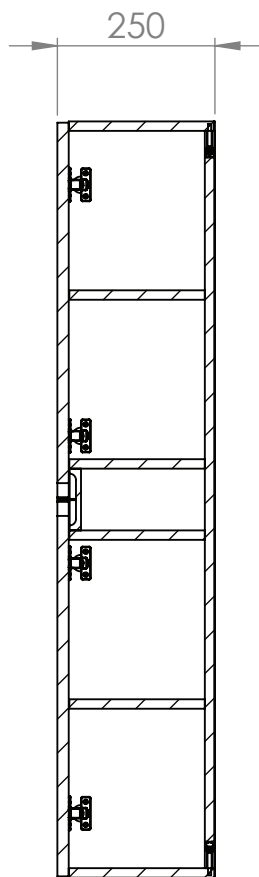

FRONT VIEW

BOTTOM VIEW

SIDE VIEW
SECTION R-R
SCALE 1 : 12

Camolin,
Co. Wexford

Tel: 053 9383700
sales@halotiles.ie
www.halotiles.ie

Carter Midi Boy Unit Wall Hung

Code: HT032

Size: 350 x 1200 x 250

Weight:

Unit Finish: Graphite Grey

Certification: FSC

ITEM NO.	PART NUMBER	MEASUREMENTS	QTY.
1	CTR MIDI BOY GABLE	1200 X 232 X 18	2
2	CTR MIDI BOY BACK	1170 X 314 X 15	1
3	CTR MIDI BOY BOTTOM	314 X 231 X 15	1
4	CTR MIDI BOY FINGER RAIL 2	314 X 98 X 18	1
5	CTR MIDI BOY SHELF	314 X 215 X 15	2
6	CTR MIDI BOY SHELF 2	314 X 215 X 15	2
7	CTR MIDI BOY TOP	314 X 230 X 15	1
8	CTR MIDI BOY DOOR	597 X 322.87 X 18	2
9	Hinge		4
10	Minifix Cam		18
11	Minifix Dowel		18
12	Timber Dowels		20
13	16mm Wood Screw		16