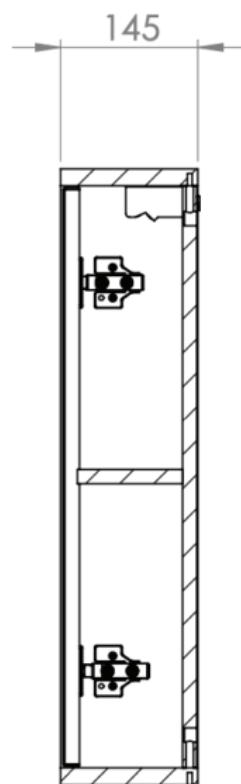

FRONT VIEW

**SECTION P-P
SCALE 1 : 8**

SIDE VIEW

BOTTOM VIEW

Halo Tiles & Bathrooms,
Main St., Camolin,
Co. Wexford.
Tel: 053 9383700
Email: sales@halotiles.ie
www.halotiles.ie

Berkley 800mm Two Door Mirror Cabinet Indigo Ash