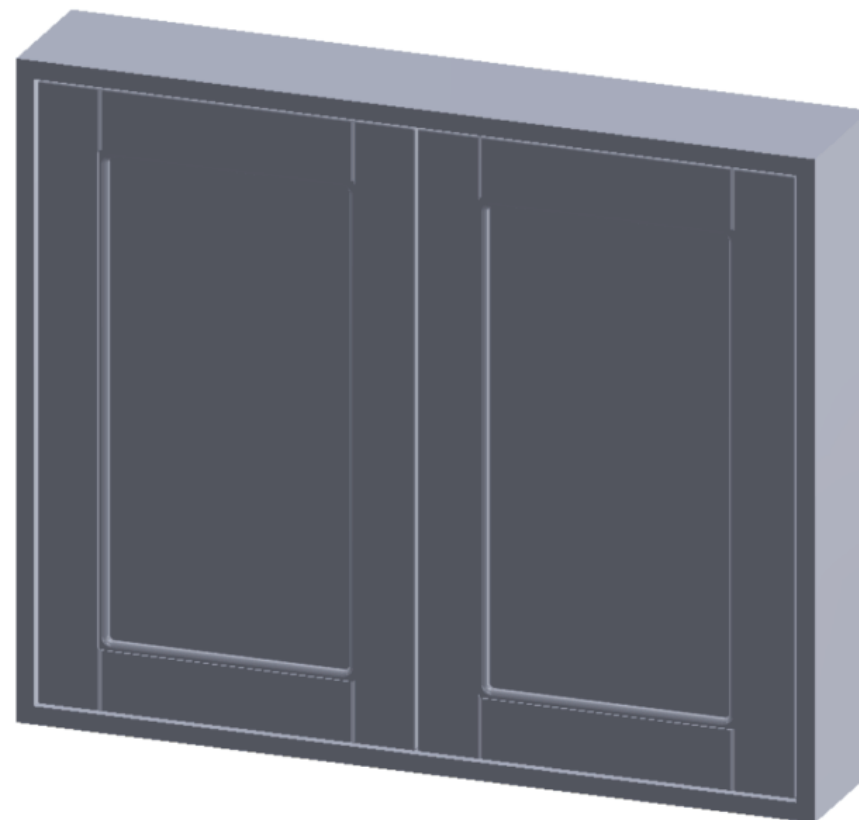

FRONT VIEW

**SECTION P-P
SCALE 1 : 8**

SIDE VIEW

BOTTOM VIEW

Halo Tiles & Bathrooms,
Main St., Camolin,
Co. Wexford.
Tel: 053 9383700
Email: sales@halotiles.ie
www.halotiles.ie

Berkley 800mm Two Door Mirror Cabinet Indigo Ash