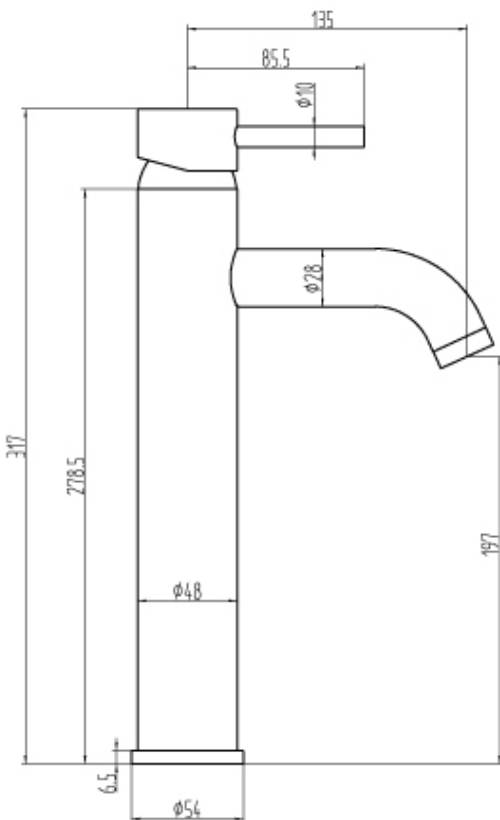

PRODUCT DATA SHEET

Assaranca Tall Basin Mono Mixer

HX014

Material	Brass
Colour/Finish	Matt Black
Additional Information	with a pair of flexible inlet pipes and brass click waste
Cartridge Size	40
WRAS	NO

Flow			
0.1bar	3	1.5bar	10.1
0.2bar	3.9	2bar	11.7
0.5bar	6.1	3bar	14.4
1bar	8.3		

Related Products	
HX010	Assaranca Basin Mono Mixer
HX012	Assaranca Bath Shower Mixer
HX016	Assaranca Freestanding Bath Shower Mixer

Measurements shown are in mm. Warranty 5 years. Halo Tiles & Bathrooms reserve the right to make changes to products and specifications without prior notice.