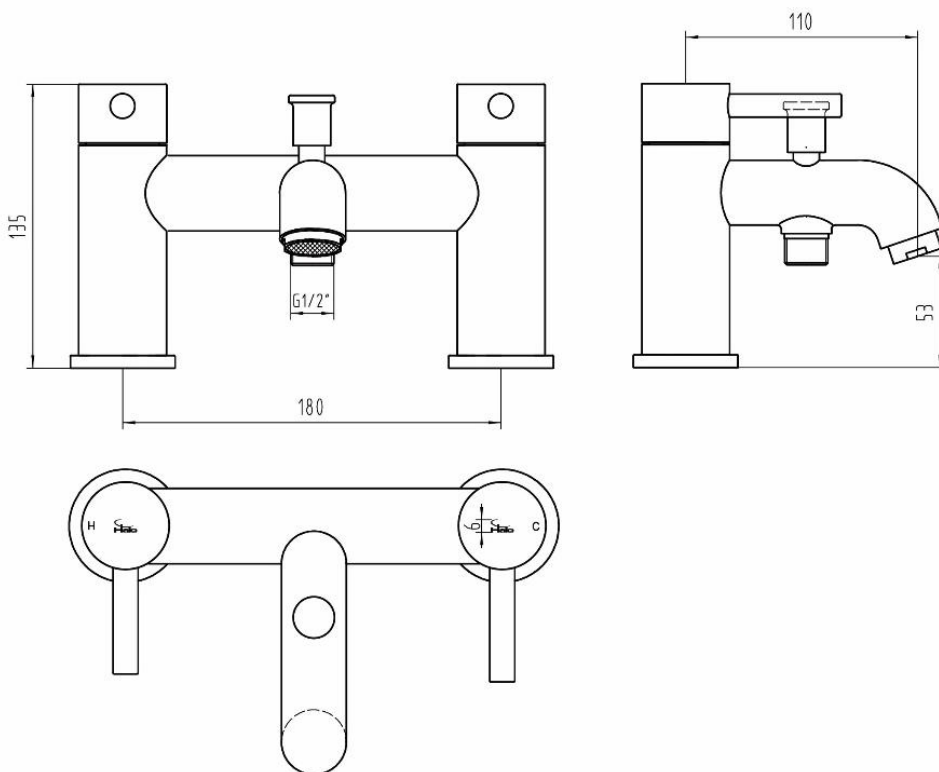

PRODUCT DATA SHEET

Assaranca Bath Shower Mixer

HX012

Material	Brass
Colour/Finish	Matt Black
Additional Information	ABS handset, ABS wall bracket, 1.5m PVC shower hose
Cartridge Size	G3/4"
WRAS	NO

Flow			
0.1bar	3.9	1.5bar	13.1
0.2bar	5.2	2bar	14.9
0.5bar	7.9	3bar	18.3
1bar	10.7		

Related Products	
HX010	Assaranca Basin Mono Mixer
HX014	Assaranca Tall Basin Mono Mixer
HX016	Assaranca Freestanding Bath Shower Mixer

Measurements shown are in mm. Warranty 5 years. Halo Tiles & Bathrooms reserve the right to make changes to products and specifications without prior notice.