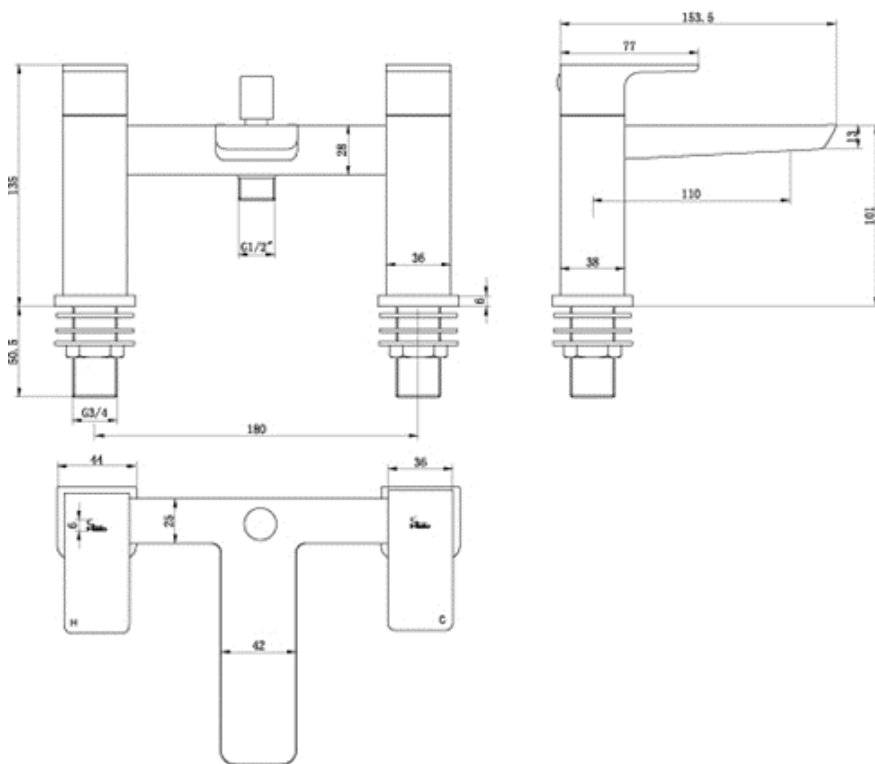

**Kilfane Bath Shower Mixer**

C.E Approval

Domestic

**Product Information**

<b>Product Code</b>	HX004
<b>Material</b>	Brass
<b>Colour/Finish</b>	Chrome
<b>Additional Info</b>	ABS handset, ABS wall bracket, 1.5m SS shower hose
<b>Cartridge Size</b>	G3/4"
<b>WRAS</b>	1906320

**Flow**

<b>0.1bar</b>	7.5 L/min
<b>0.2bar</b>	10.8 L/min
<b>0.5bar</b>	16.5 L/min
<b>1bar</b>	23.5 L/min
<b>1.5bar</b>	28.8 L/min
<b>2bar</b>	32.6 L/min
<b>3bar</b>	39.5 L/min

All measurements shown are in millimetres. Drawing sizes are not to scale. Measurement accuracy  $\pm 5$ mm. Halo Tiles & Bathrooms reserves the right to make changes and/or modifications to products and specifications without prior notice