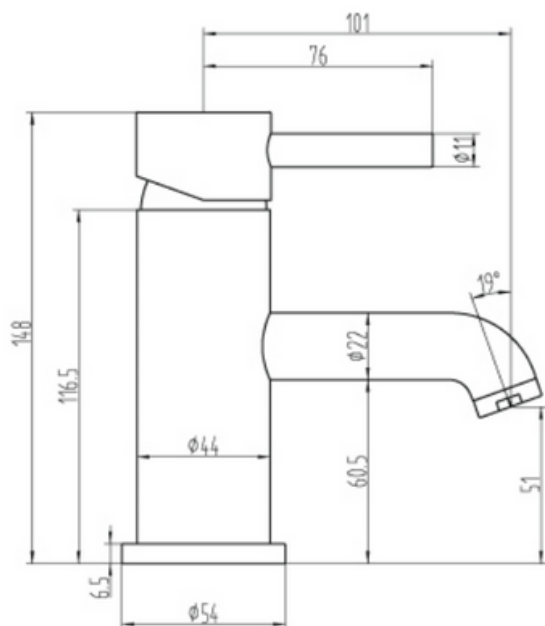

Assaranca Black Basin Mono Mixer

C.E Approval

Domestic

Product Information

Product Code	HX010
Material	Brass
Colour/Finish	Matt Black
Additional Info	With a pair of flexible inlet pipes and SS click waste
Cartridge Size	35
WRAS	1905311

Flow

0.1bar	2.9 L/min
0.2bar	3.8 L/min
0.5bar	5.7 L/min
1bar	7.9 L/min
1.5bar	9.5 L/min
2bar	11 L/min
3bar	13.4 L/min

All measurements shown are in millimetres. Drawing sizes are not to scale. Measurement accuracy ±5mm. Halo Tiles & Bathrooms reserves the right to make changes and/or modifications to products and specifications without prior notice